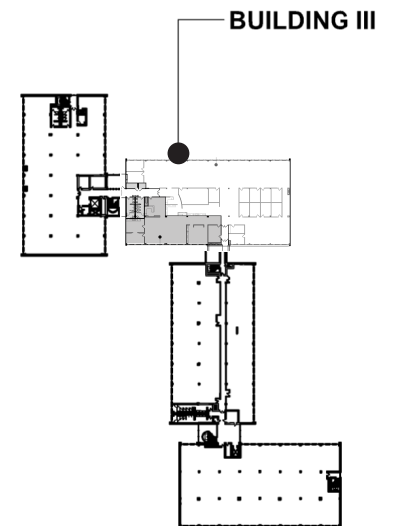

Building 1 | First Floor

The Crossings
11969-11975 Westline Industrial, St. Louis, MO 63146

AVAILABLE
Suite 200
14,024 SF

Building 1 | Second Floor

The Crossings
11969-11975 Westline Industrial, St. Louis, MO 63146

AVAILABLE
Suite 3-100
5,390 SF

Building 3 | First Floor

The Crossings
11969-11975 Westline Industrial, St. Louis, MO 63146

AVAILABLE
Suite 3-225
3,115 SF

Building 3 | Second Floor

The Crossings
11969-11975 Westline Industrial, St. Louis, MO 63146

AVAILABLE
Suite 4-200
12,445 SF

Building 4 | Second Floor

The Crossings
11969-11975 Westline Industrial, St. Louis, MO 63146