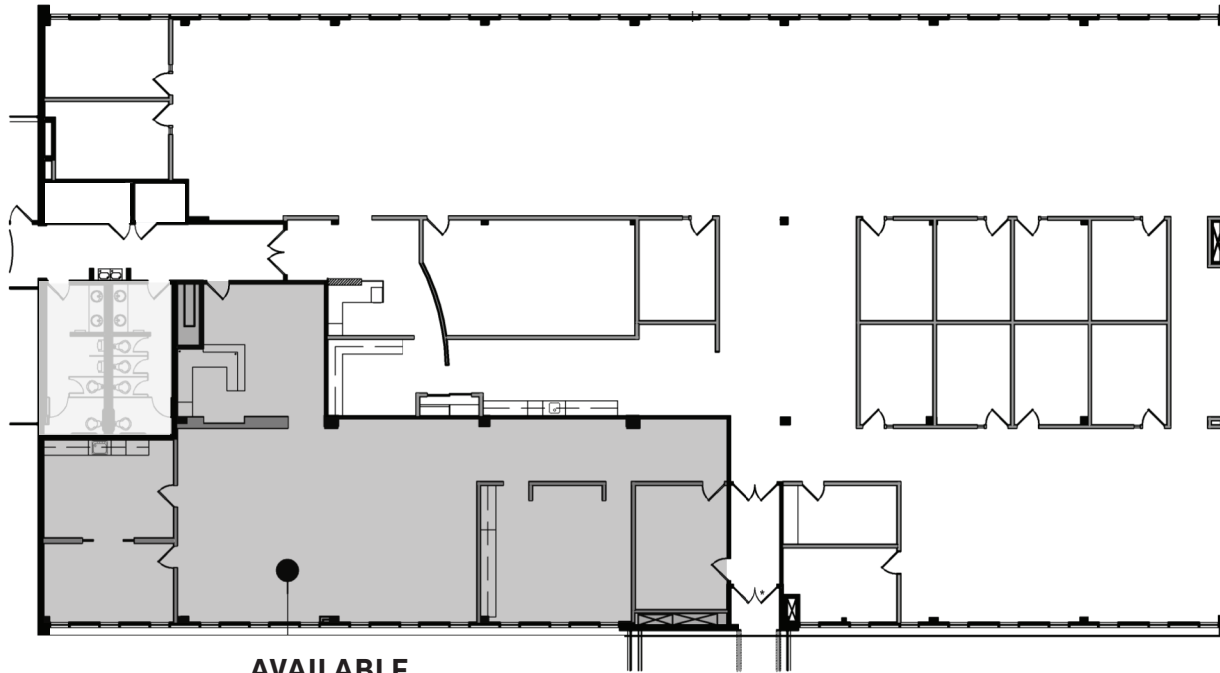

Building 1 | First Floor

The Crossings
11969-11975 Westline Industrial, St. Louis, MO 63146

AVAILABLE
Suite 200
14,024 SF

Building 1 | Second Floor

The Crossings
11969-11975 Westline Industrial, St. Louis, MO 63146

AVAILABLE
Suite 3-100
5,390 SF

Building 3 | First Floor

The Crossings
11969-11975 Westline Industrial, St. Louis, MO 63146

AVAILABLE
Suite 3-225
3,115 SF

Building 3 | Second Floor

The Crossings
11969-11975 Westline Industrial, St. Louis, MO 63146

AVAILABLE
Suite 4-200
12,445 SF

Building 4 | Second Floor

The Crossings
11969-11975 Westline Industrial, St. Louis, MO 63146