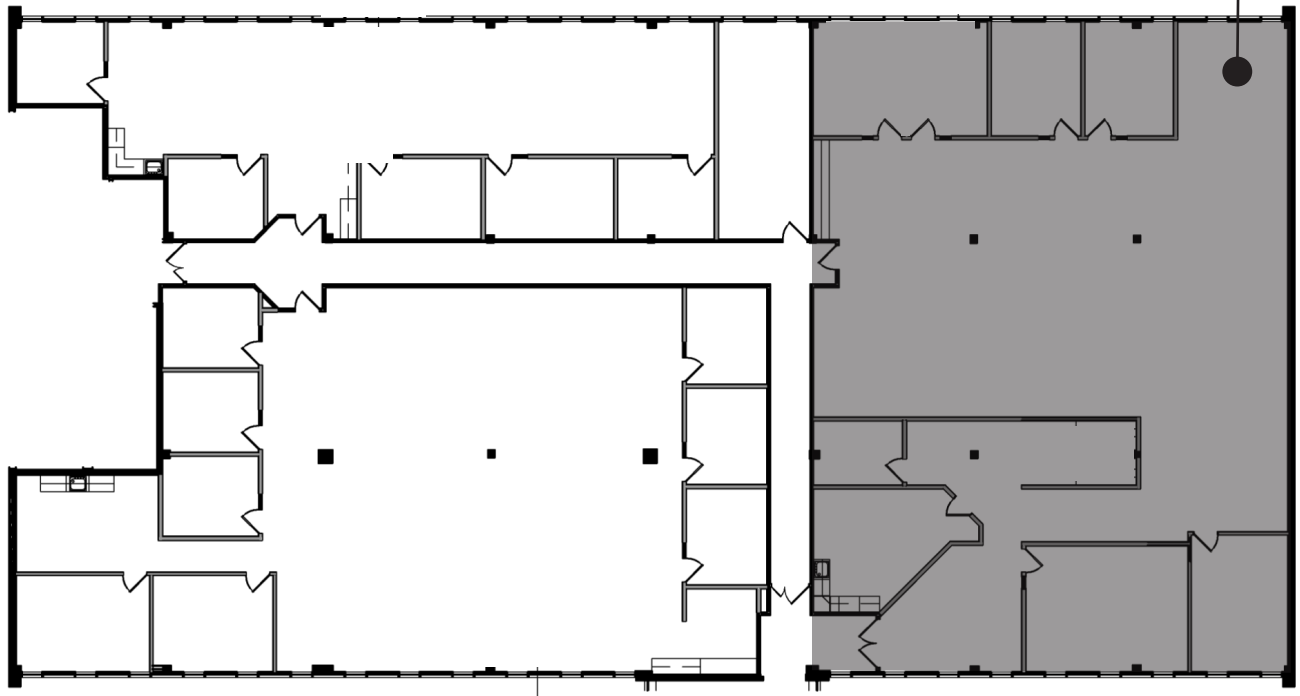

Building 1 | First Floor

The Crossings
11969-11975 Westline Industrial, St. Louis, MO 63146

AVAILABLE
Suite 200
14,024 SF

Building 1 | Second Floor

The Crossings
11969-11975 Westline Industrial, St. Louis, MO 63146

AVAILABLE
Suite 3-100
5,390 SF

Building 3 | First Floor

The Crossings
11969-11975 Westline Industrial, St. Louis, MO 63146

AVAILABLE
Suite 3-225
3,115 SF

Building 3 | Second Floor

The Crossings
11969-11975 Westline Industrial, St. Louis, MO 63146

AVAILABLE
Suite 4-200
12,445 SF

Building 4 | Second Floor

The Crossings
11969-11975 Westline Industrial, St. Louis, MO 63146