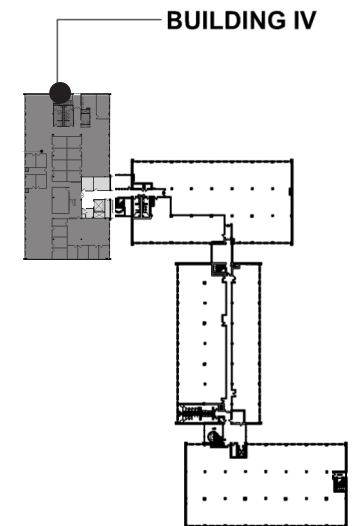

Building 1 | First Floor

The Crossings
11969-11975 Westline Industrial, St. Louis, MO 63146

AVAILABLE
Suite 200
14,024 SF

Building 1 | Second Floor

The Crossings
11969-11975 Westline Industrial, St. Louis, MO 63146

AVAILABLE
Suite 3-100
5,390 SF

Building 3 | First Floor

The Crossings
11969-11975 Westline Industrial, St. Louis, MO 63146

AVAILABLE
Suite 3-225
3,115 SF

Building 3 | Second Floor

The Crossings
11969-11975 Westline Industrial, St. Louis, MO 63146

AVAILABLE
Suite 4-200
12,445 SF

Building 4 | Second Floor

The Crossings
11969-11975 Westline Industrial, St. Louis, MO 63146