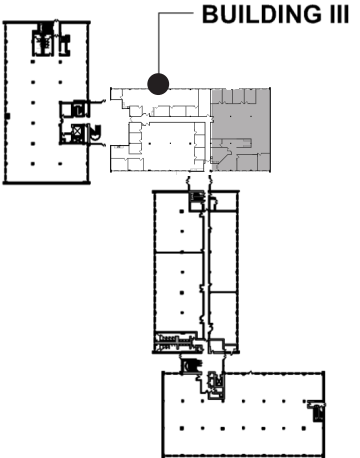

Building 1 | First Floor

The Crossings
11969-11975 Westline Industrial, St. Louis, MO 63146

AVAILABLE
Suite 200
14,024 SF

Building 1 | Second Floor

The Crossings
11969-11975 Westline Industrial, St. Louis, MO 63146

AVAILABLE
Suite 3-100
5,390 SF

Building 3 | First Floor

The Crossings
11969-11975 Westline Industrial, St. Louis, MO 63146

AVAILABLE
Suite 3-225
3,115 SF

Building 3 | Second Floor

The Crossings
11969-11975 Westline Industrial, St. Louis, MO 63146

AVAILABLE
Suite 4-200
12,445 SF

Building 4 | Second Floor

The Crossings
11969-11975 Westline Industrial, St. Louis, MO 63146