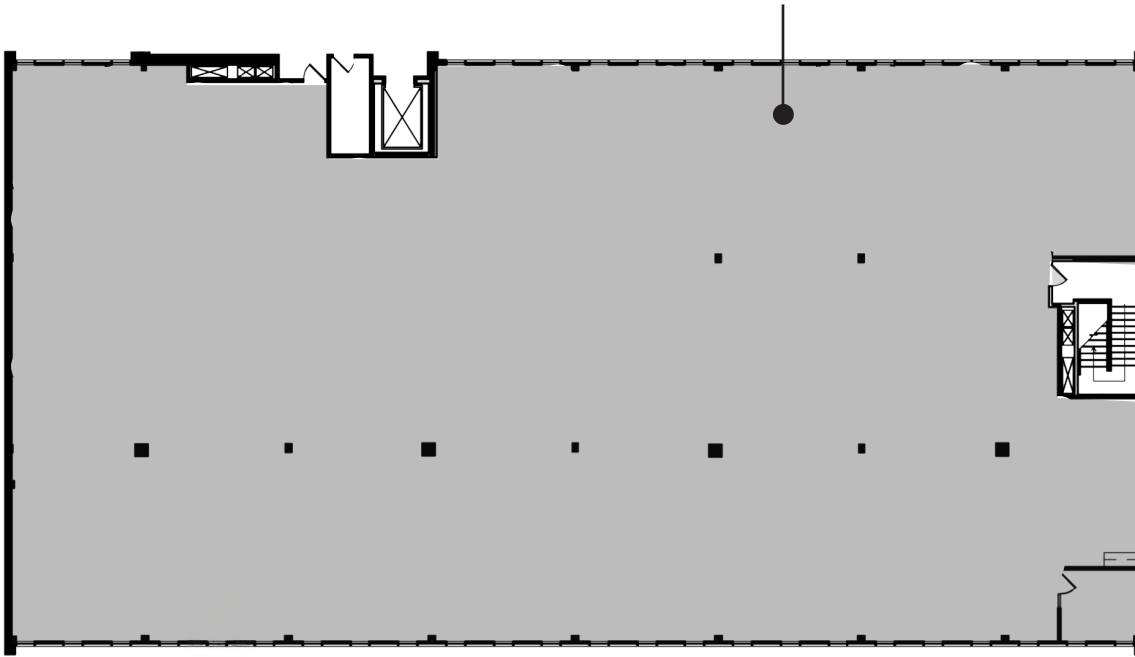

Building 1 | First Floor

The Crossings
11969-11975 Westline Industrial, St. Louis, MO 63146

AVAILABLE
Suite 200
14,024 SF

Building 1 | Second Floor

The Crossings
11969-11975 Westline Industrial, St. Louis, MO 63146

AVAILABLE
Suite 3-100
5,390 SF

Building 3 | First Floor

The Crossings
11969-11975 Westline Industrial, St. Louis, MO 63146

AVAILABLE
Suite 3-225
3,115 SF

Building 3 | Second Floor

The Crossings
11969-11975 Westline Industrial, St. Louis, MO 63146

AVAILABLE
Suite 4-200
12,445 SF

Building 4 | Second Floor

The Crossings
11969-11975 Westline Industrial, St. Louis, MO 63146