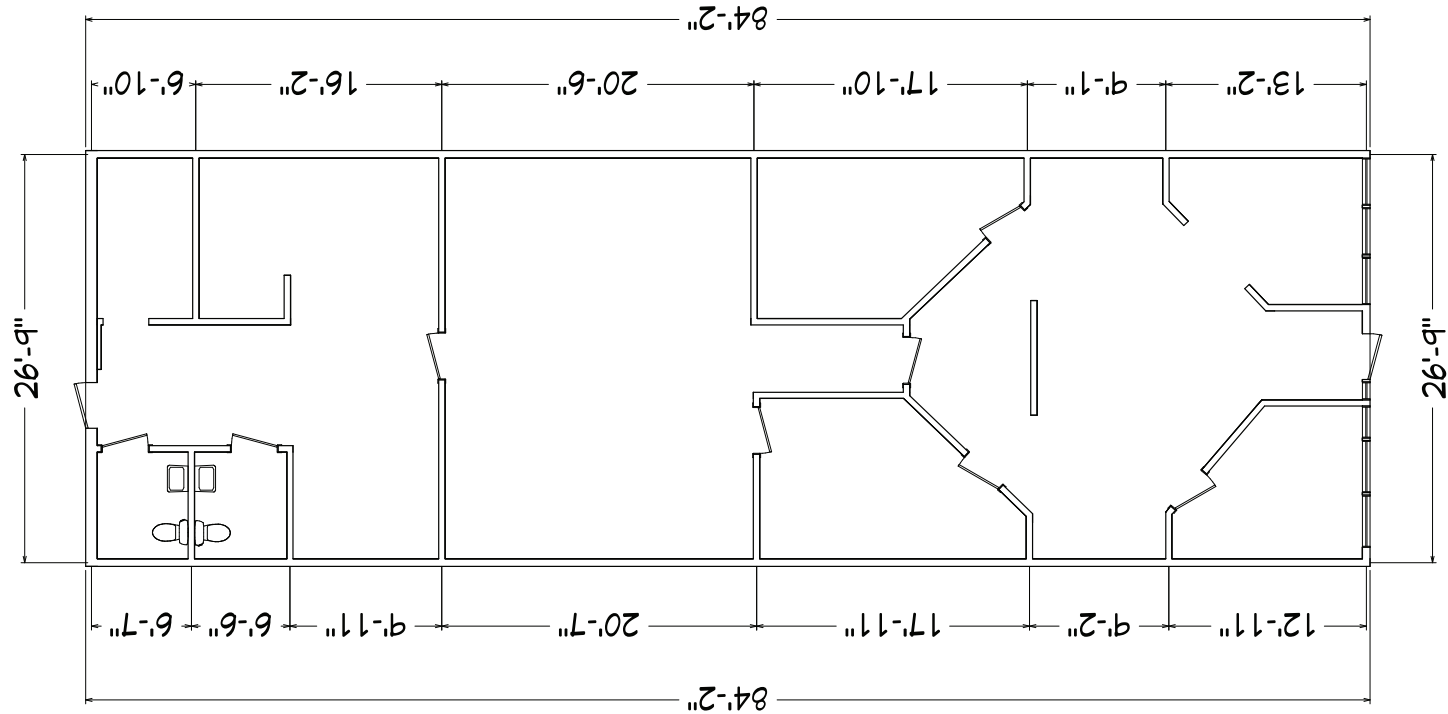

FLOOR PLAN

Unit #9074

2,295 SF

Alex Aydelotte
Partner
T: 772.223.3646
E: alex@florida-commercial.net

151,246 SF
Stuart, FL

FLOOR PLAN

Unit #9070

2,295 SF