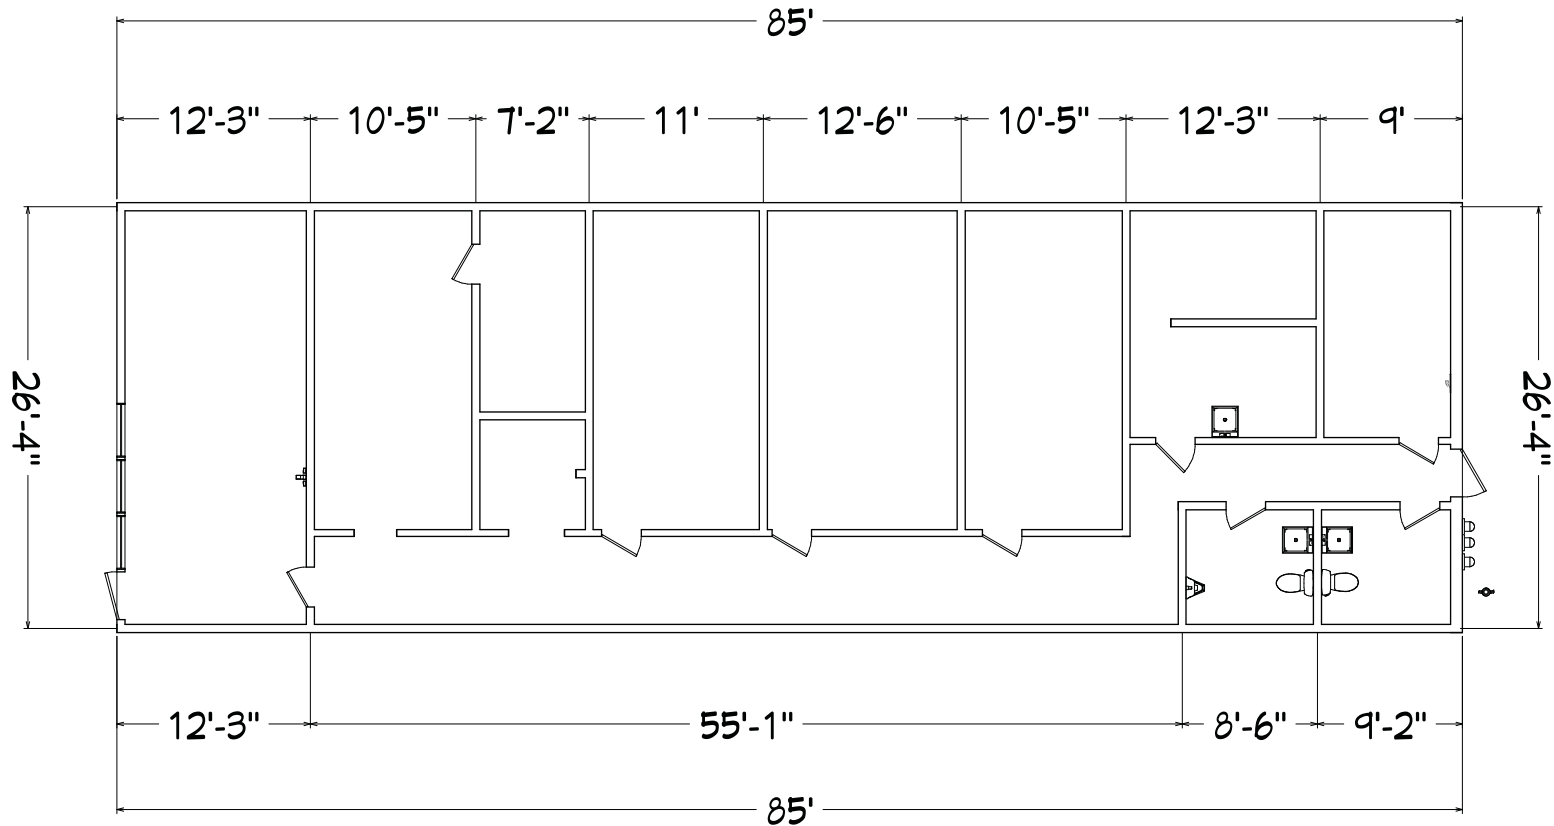

FLOOR PLAN

Unit #9074

2,295 SF

Alex Aydelotte
Partner
T: 772.223.3646
E: alex@florida-commercial.net

151,246 SF
Stuart, FL

FLOOR PLAN

Unit #9070

2,295 SF