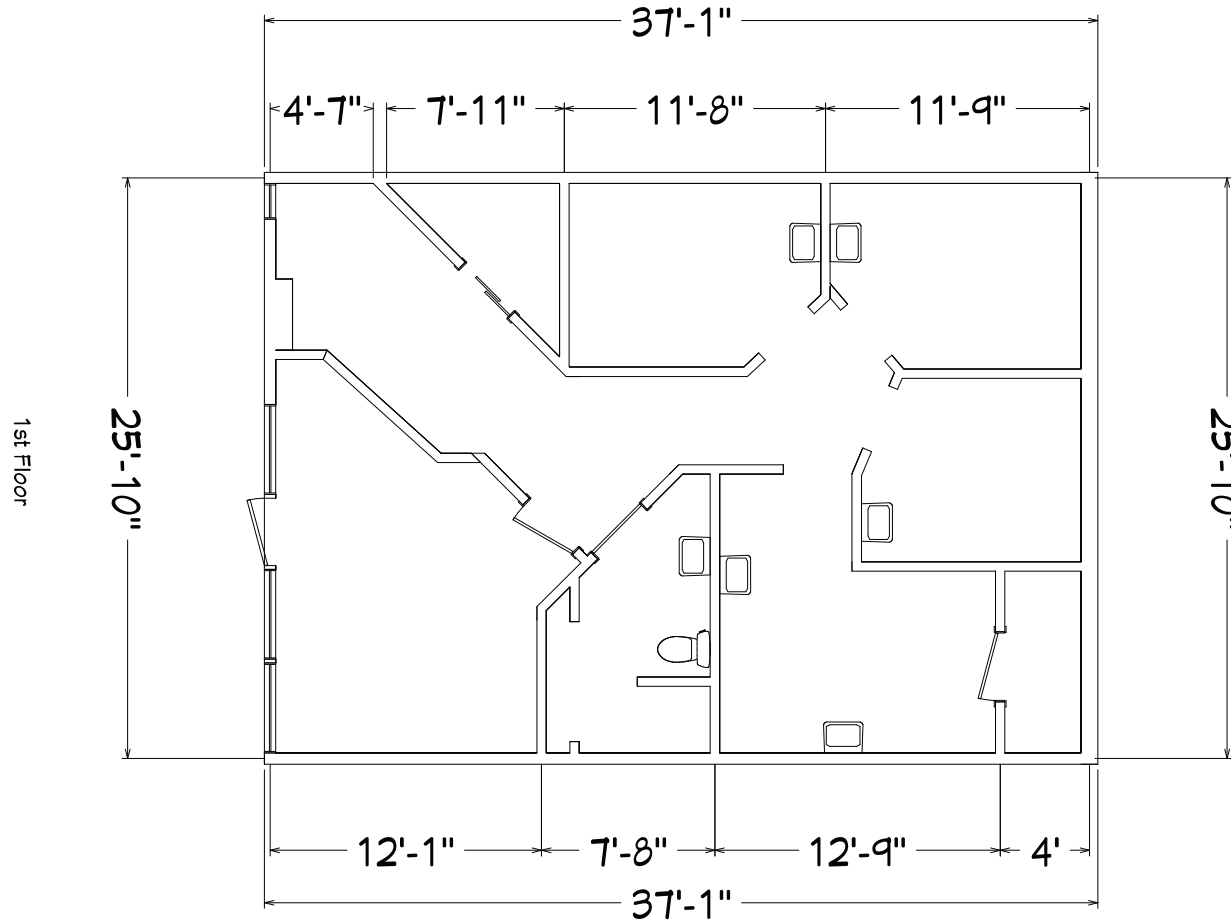

FLOOR PLAN

Unit #9194

2,848 SF

Alex Aydelotte
Partner
T: 772.223.3646
E: alex@florida-commercial.net

151,246 SF
Stuart, FL

FLOOR PLAN

Unit #9184

975 SF

Alex Aydelotte
Partner
T: 772.223.3646
E: alex@florida-commercial.net

151,246 SF
Stuart, FL

FLOOR PLAN

Unit #9174

1,200 SF

Alex Aydelotte
Partner
T: 772.223.3646
E: alex@florida-commercial.net

151,246 SF
Stuart, FL

FLOOR PLAN

Unit #9168

2,048 SF

Alex Aydelotte
Partner
T: 772.223.3646
E: alex@florida-commercial.net

151,246 SF
Stuart, FL

FLOOR PLAN

Unit #9126

1,200 SF

FLOOR PLAN

Unit #9074

2,295 SF

Alex Aydelotte
Partner
T: 772.223.3646
E: alex@florida-commercial.net

151,246 SF
Stuart, FL

FLOOR PLAN

Unit #9070

2,295 SF