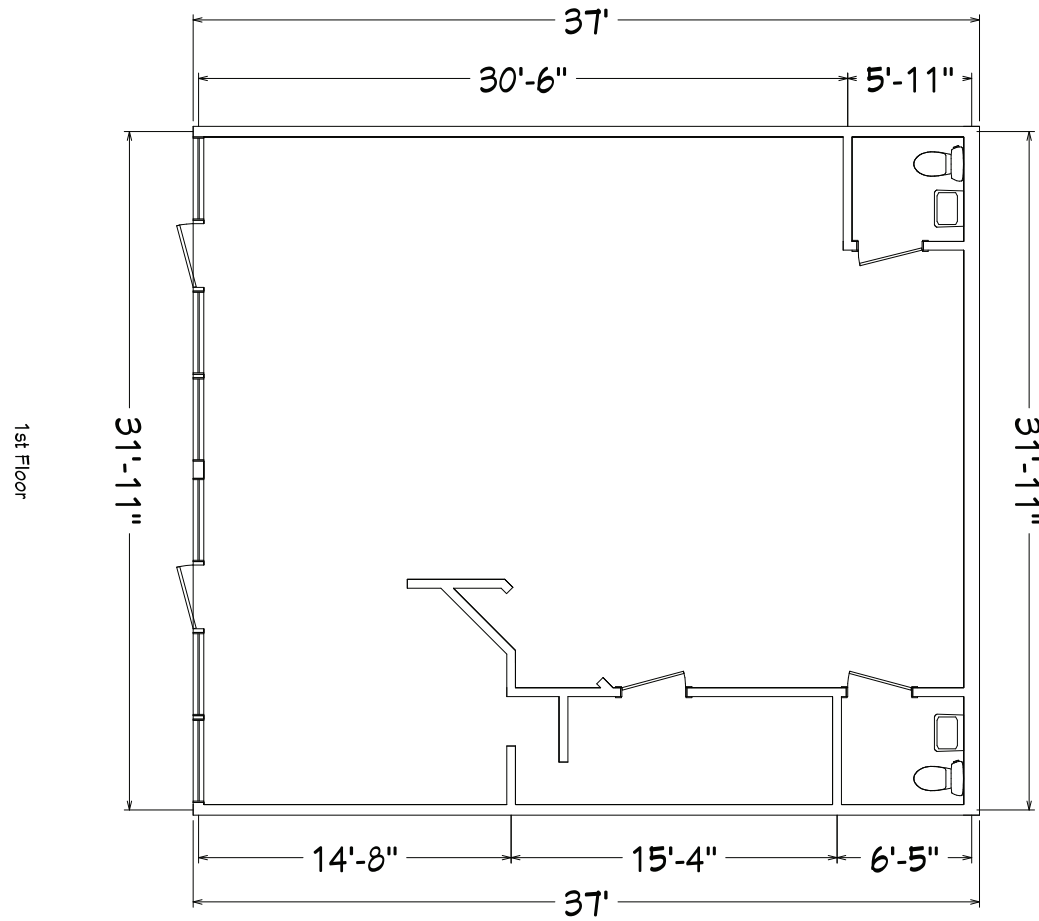

FLOOR PLAN

Unit #9194

2,848 SF

Alex Aydelotte
Partner
T: 772.223.3646
E: alex@florida-commercial.net

151,246 SF
Stuart, FL

FLOOR PLAN

Unit #9184

975 SF

Alex Aydelotte
Partner
T: 772.223.3646
E: alex@florida-commercial.net

151,246 SF
Stuart, FL

FLOOR PLAN

Unit #9174

1,200 SF

Alex Aydelotte
Partner
T: 772.223.3646
E: alex@florida-commercial.net

151,246 SF
Stuart, FL

FLOOR PLAN

Unit #9168

2,048 SF

Alex Aydelotte
Partner
T: 772.223.3646
E: alex@florida-commercial.net

151,246 SF
Stuart, FL

FLOOR PLAN

Unit #9126

1,200 SF

FLOOR PLAN

Unit #9074

2,295 SF

Alex Aydelotte
Partner
T: 772.223.3646
E: alex@florida-commercial.net

151,246 SF
Stuart, FL

FLOOR PLAN

Unit #9070

2,295 SF