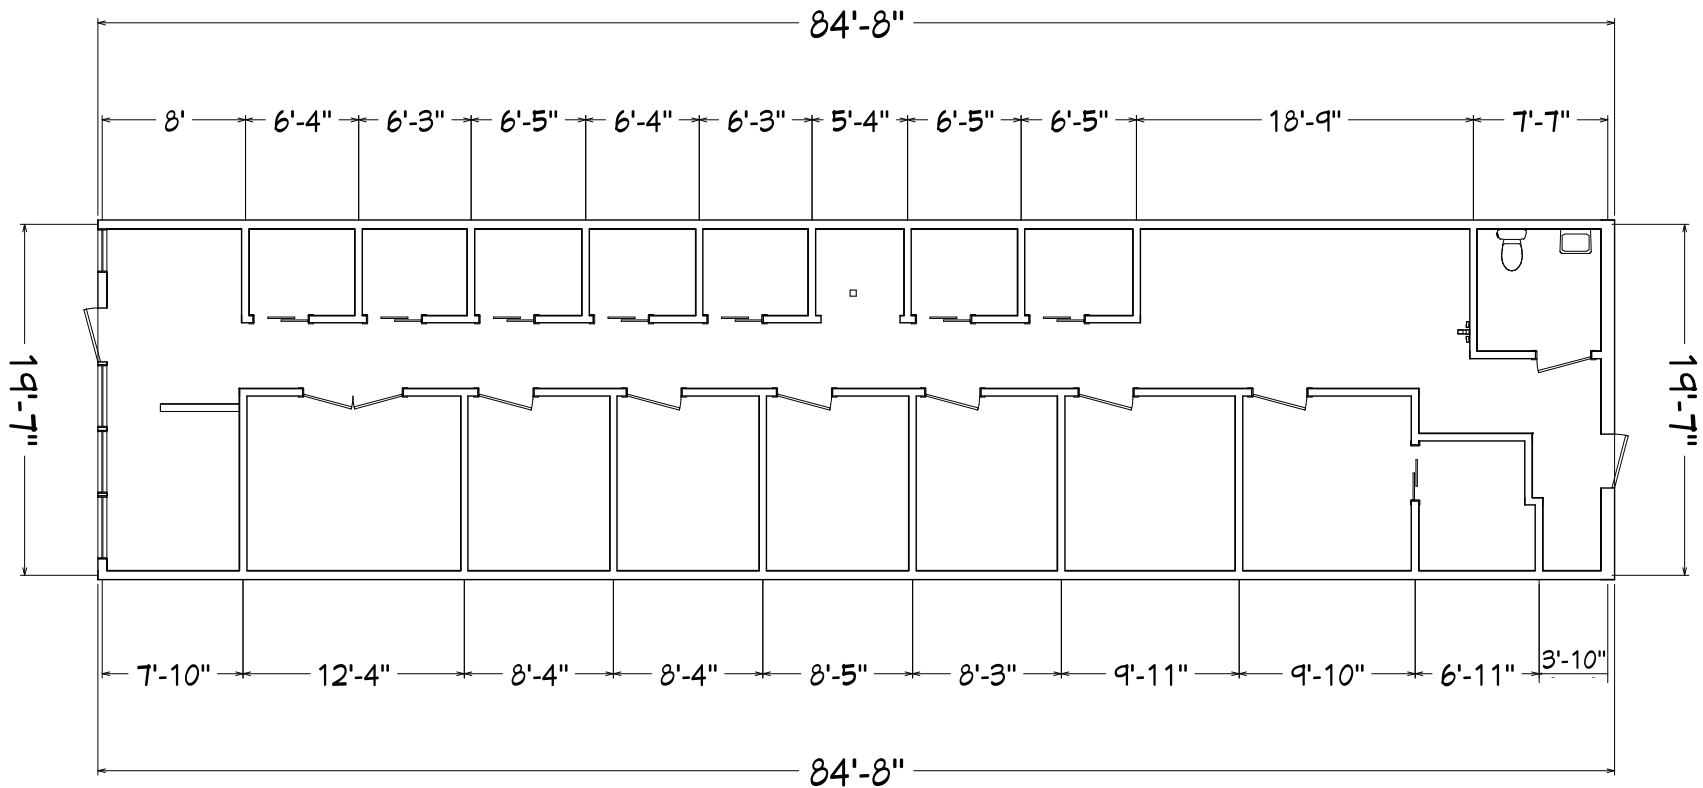

FLOOR PLAN

Unit #9094

1,700 SF

Alex Aydelotte
Partner
T: 772.223.3646
E: alex@florida-commercial.net

151,246 SF
Stuart, FL