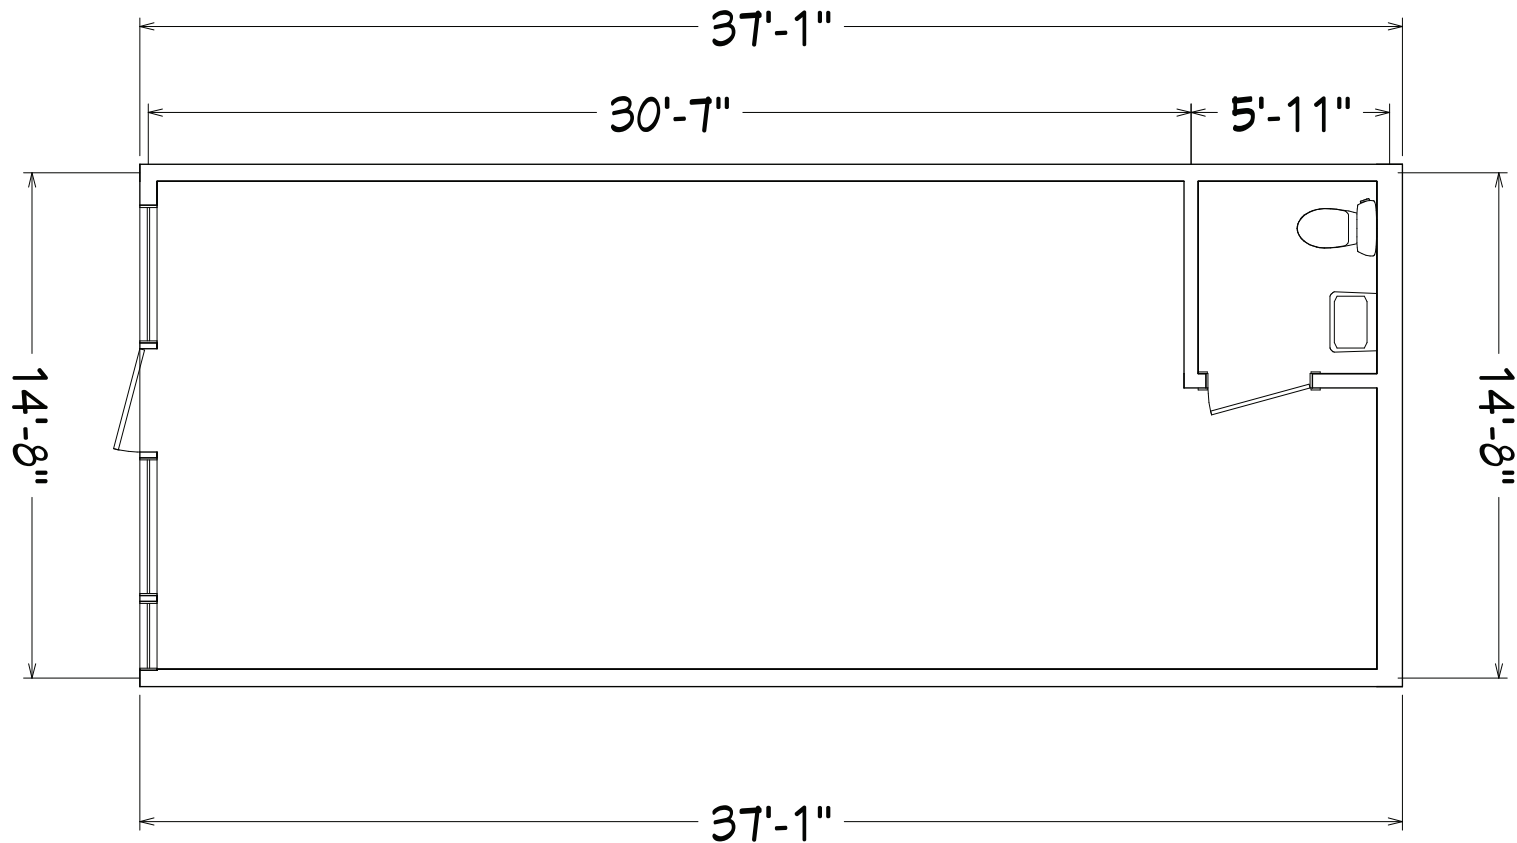

FLOOR PLAN

Unit #9180

562 SF

Alex Aydelotte
Partner
T: 772.223.3646
E: alex@florida-commercial.net

151,246 SF
Stuart, FL