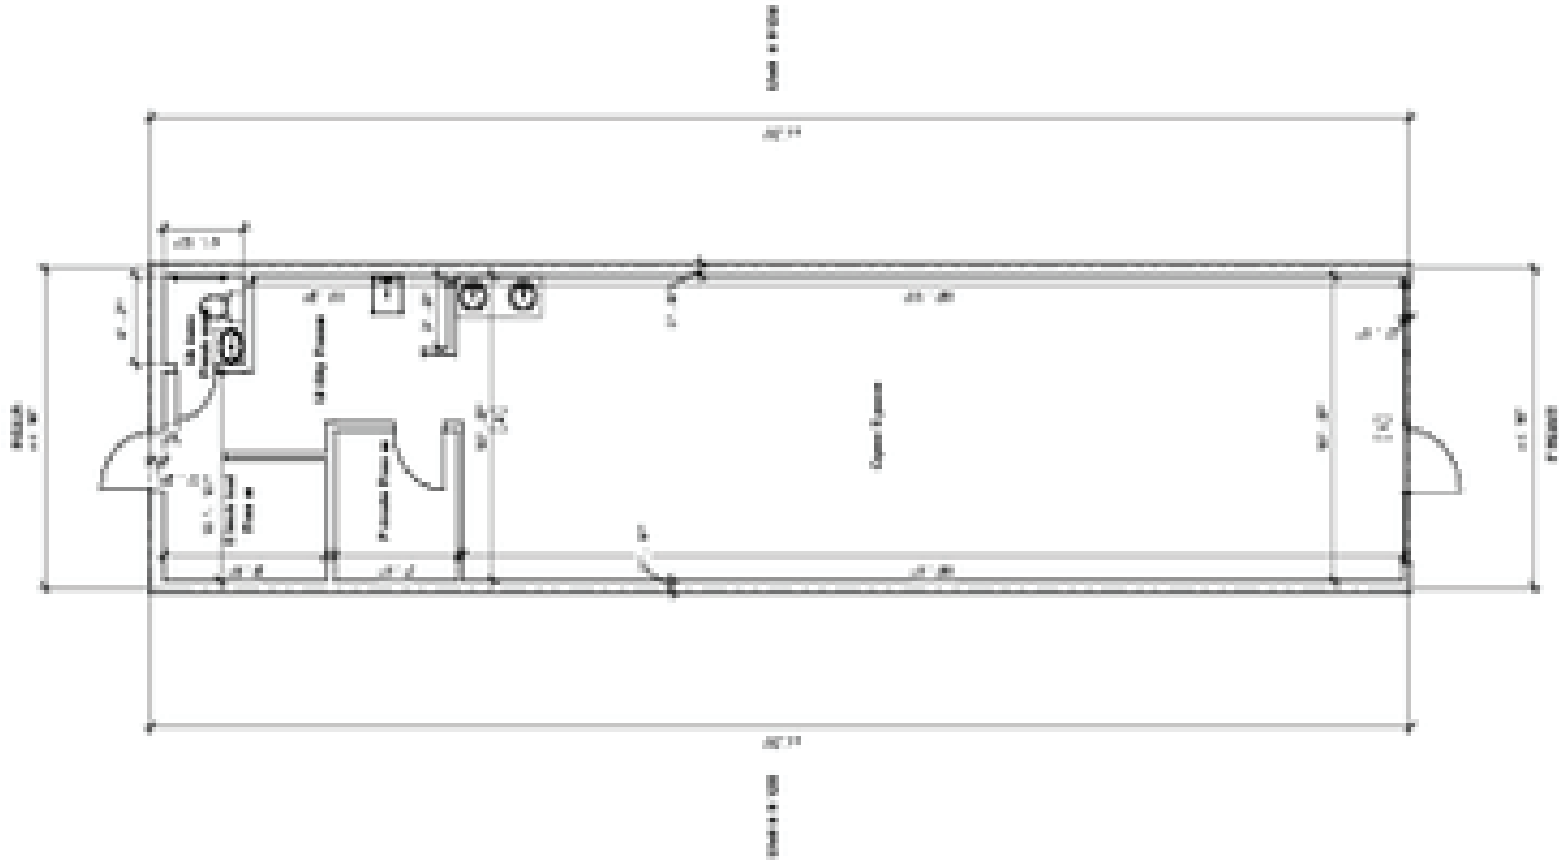

FLOOR PLAN

Unit #9168

2,048 SF

Alex Aydelotte
Partner
T: 772.223.3646
E: alex@florida-commercial.net

151,246 SF
Stuart, FL

FLOOR PLAN

Unit #9126

1,200 SF