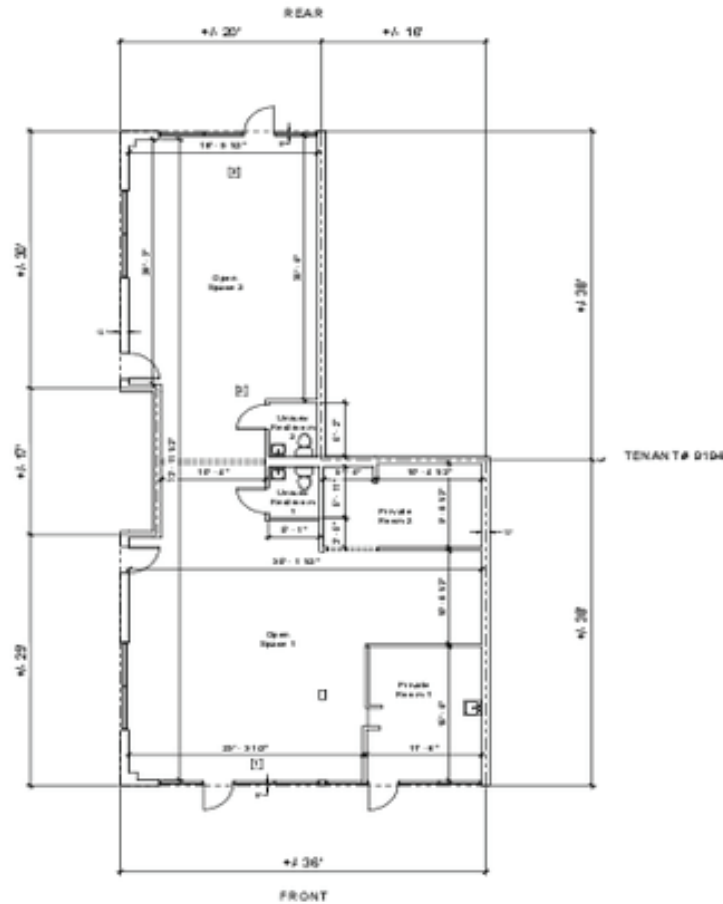

FLOOR PLAN

Unit #9194

2,848 SF

Alex Aydelotte
Partner
T: 772.223.3646
E: alex@florida-commercial.net

151,246 SF
Stuart, FL

FLOOR PLAN

Unit #9184

975 SF

Alex Aydelotte
Partner
T: 772.223.3646
E: alex@florida-commercial.net

151,246 SF
Stuart, FL

FLOOR PLAN

Unit #9174

1,200 SF

Alex Aydelotte
Partner
T: 772.223.3646
E: alex@florida-commercial.net

151,246 SF
Stuart, FL

FLOOR PLAN

Unit #9168

2,048 SF

Alex Aydelotte
Partner
T: 772.223.3646
E: alex@florida-commercial.net

151,246 SF
Stuart, FL

FLOOR PLAN

Unit #9126

1,200 SF