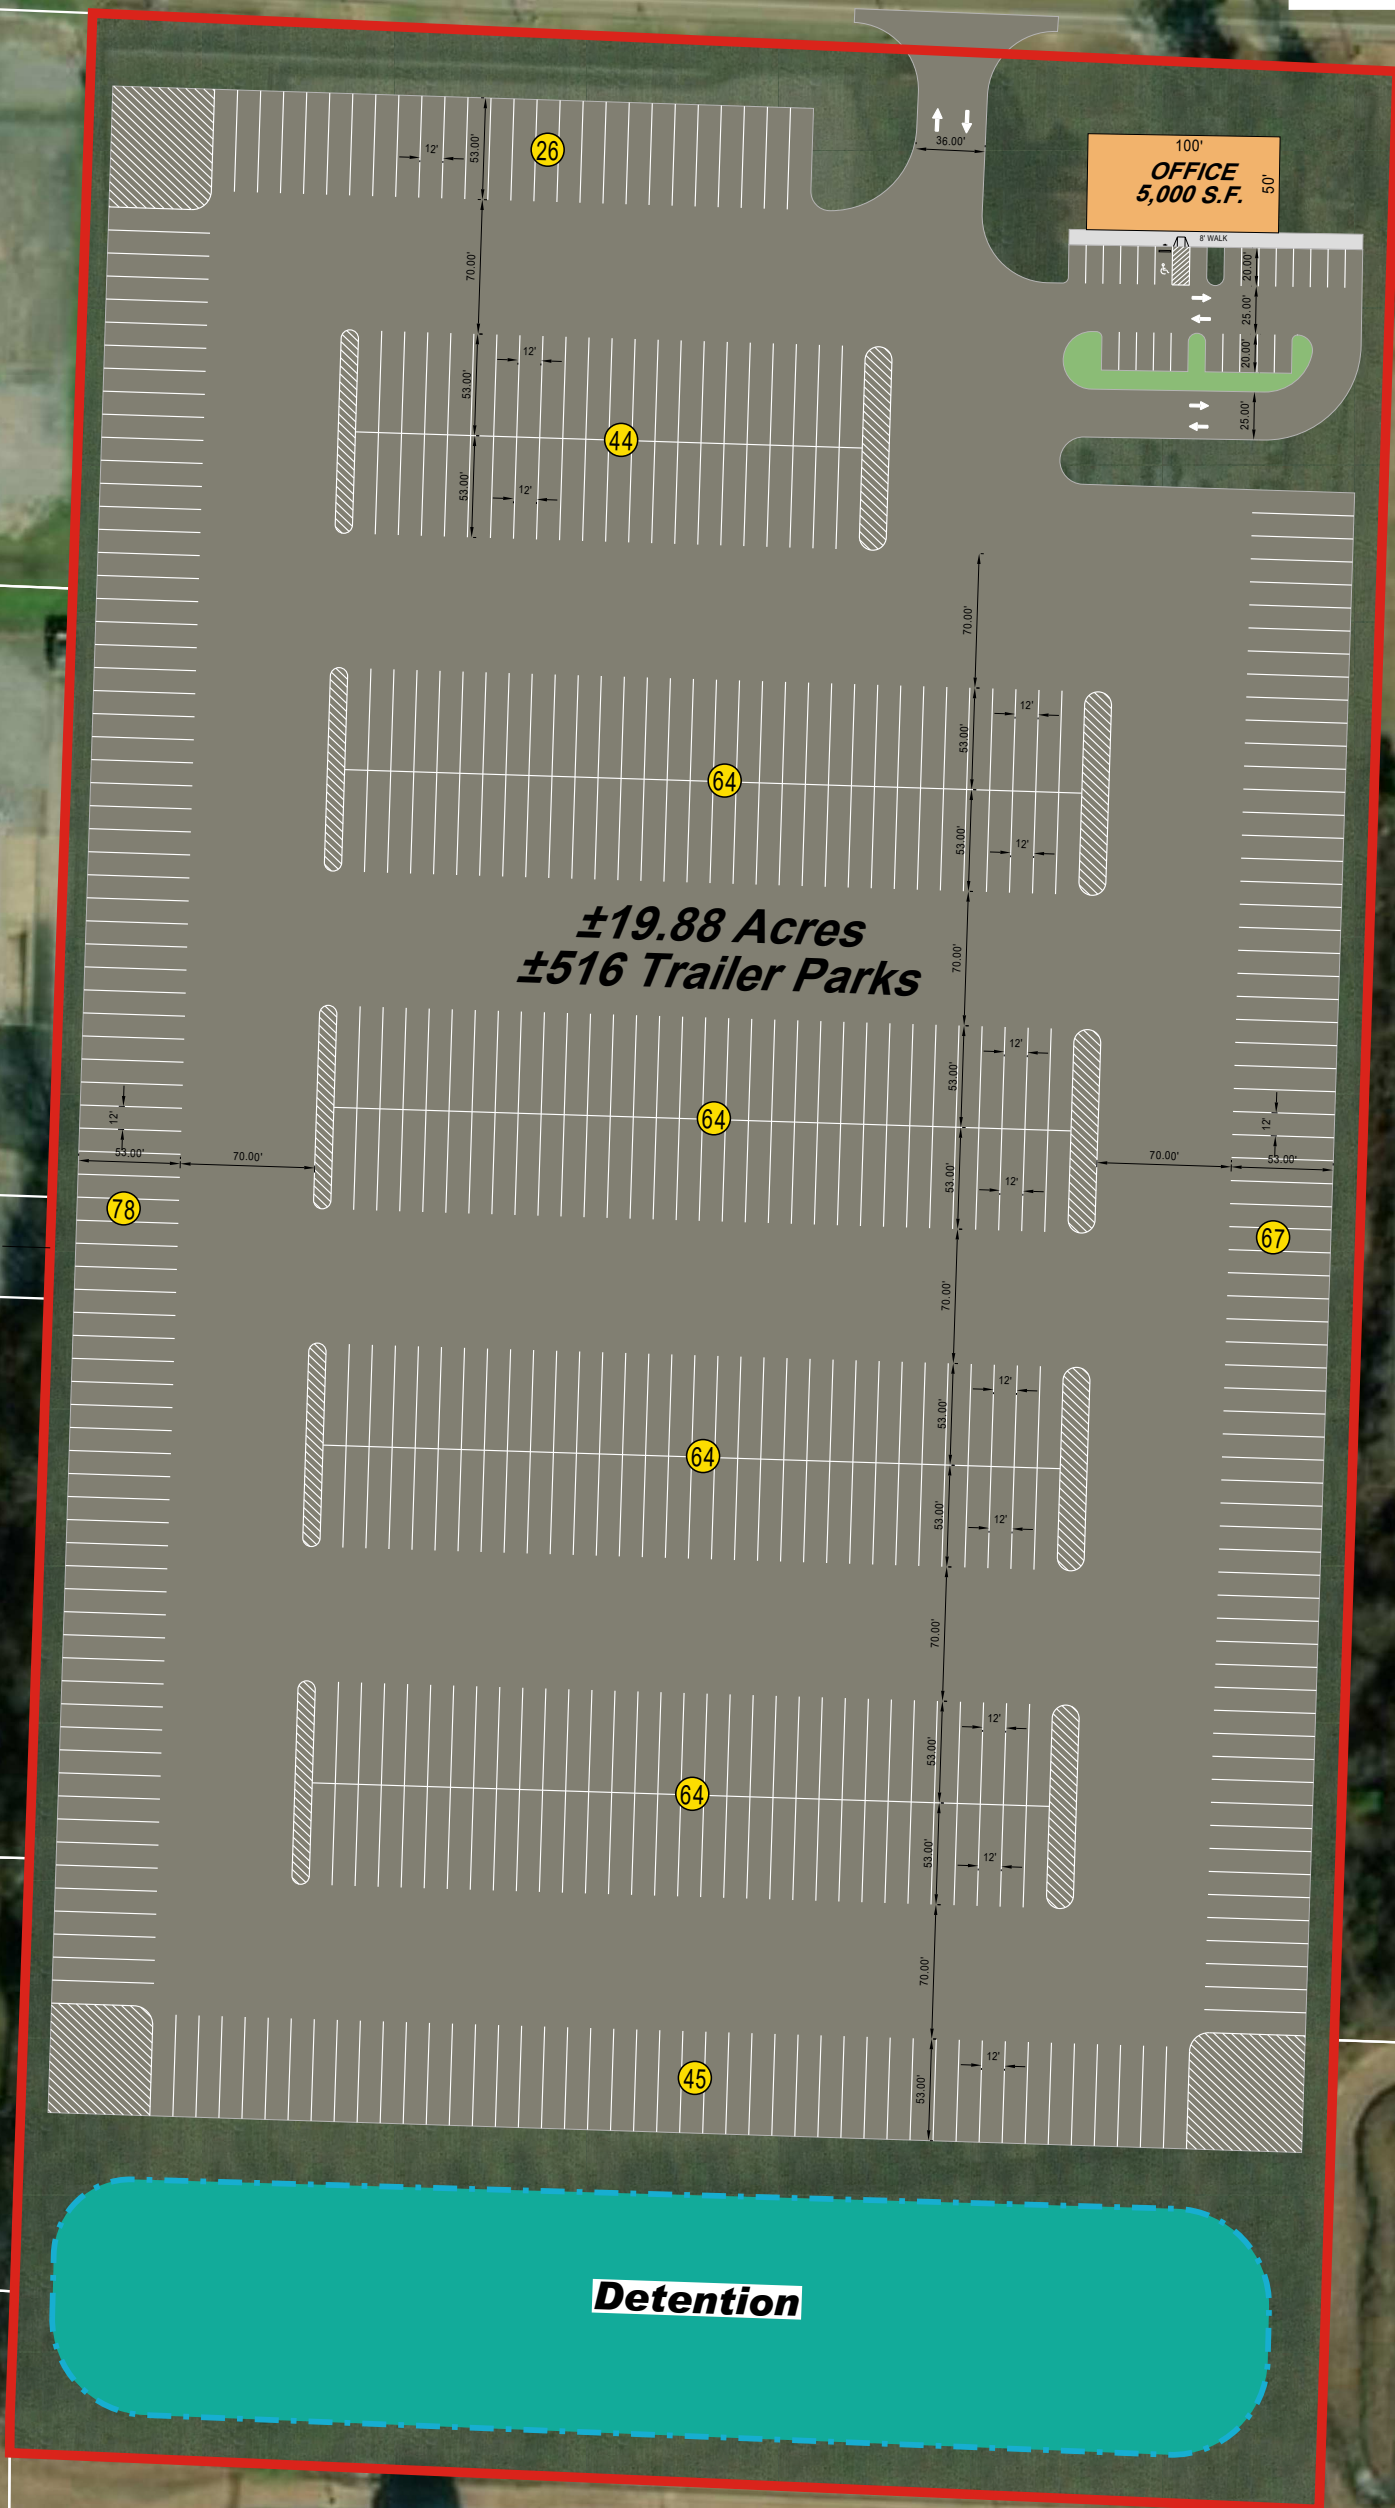

NORTH
 SCALE: 1"=100'
 THE INFORMATION SHOWN WAS
 COMPILED FROM NUMEROUS
 SOURCES AND IS BELIEVED TO BE
 CORRECT; HOWEVER, NO WARRANTY
 IS EXPRESSED OR IMPLIED.

STATELINE ROAD

June 17, 2023
Conceptual Site Plan 'B'
10181 Stateline Road
OLIVE BRANCH, MISSISSIPPI