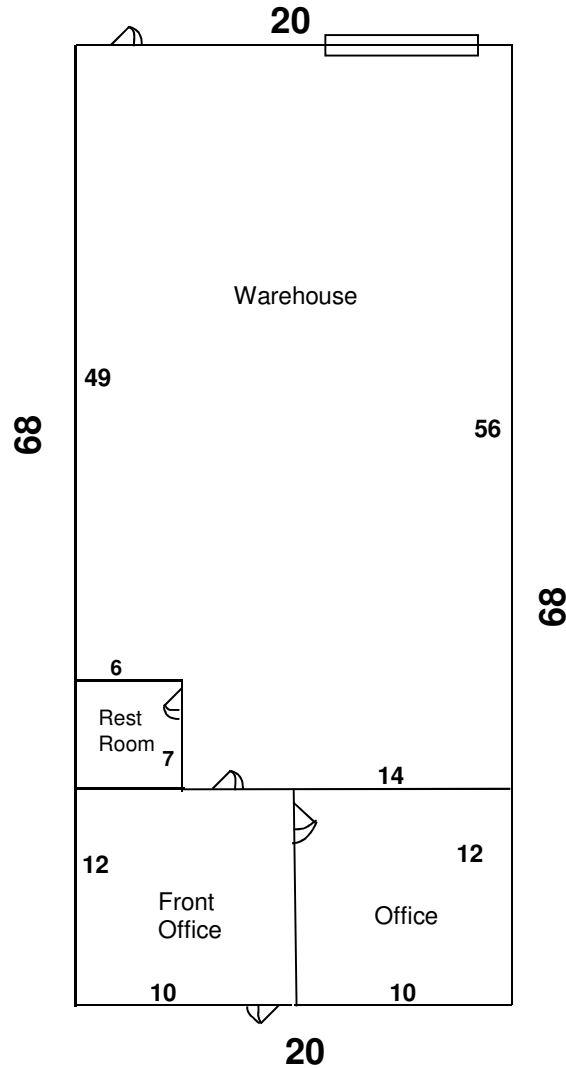

# Garden Grove Commerce Center

11602 Knott Ave., unit # D-10  
Total Square Footage 1,460

All measurements are approximate and are provided for informational purposes only / Floor plans not to scale