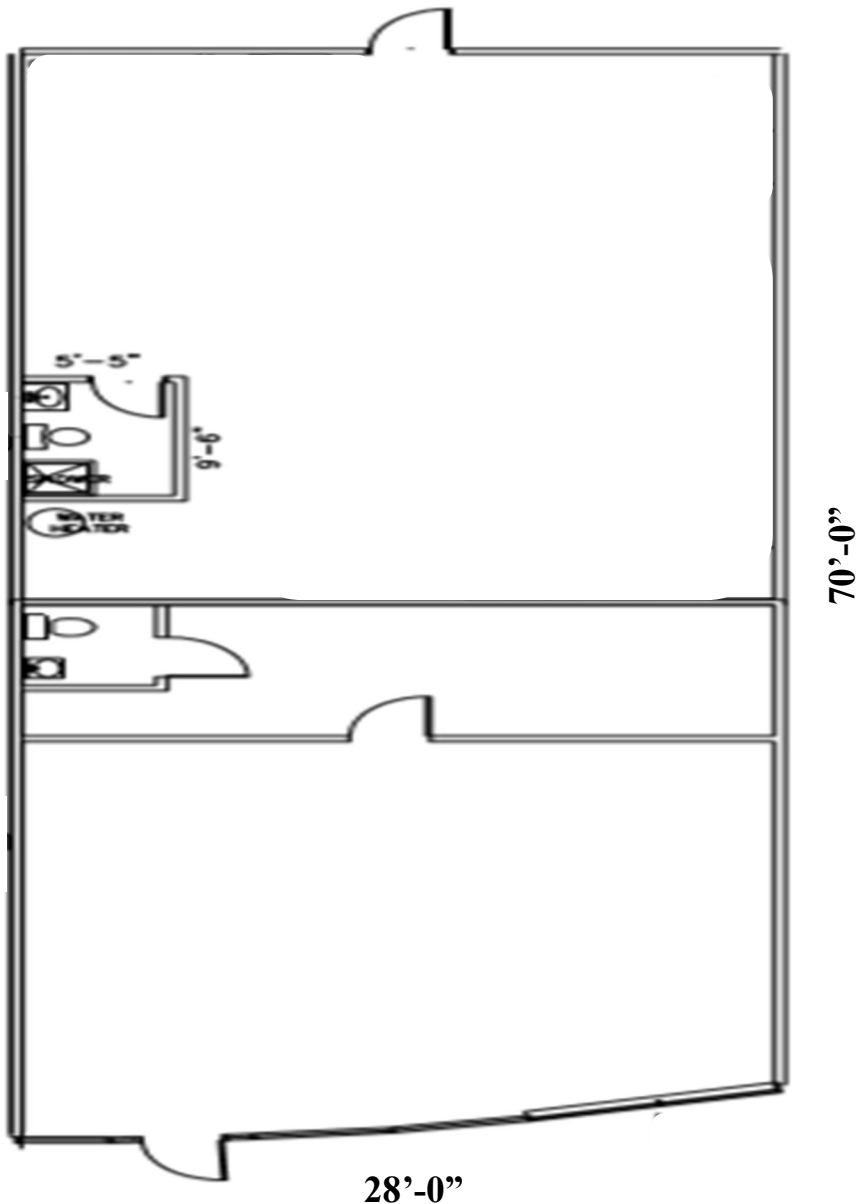

# Summit at Bridgewood • Suite 117 • 1,949 SF

Base Rent: \$2273.83 (\$14.00/ sf)

NNN: \$812.08 (\$5.00/ sf)

Total \$3085.91 (\$19.00/ sf)

**JB Dallas LLC • (214)854-0338**