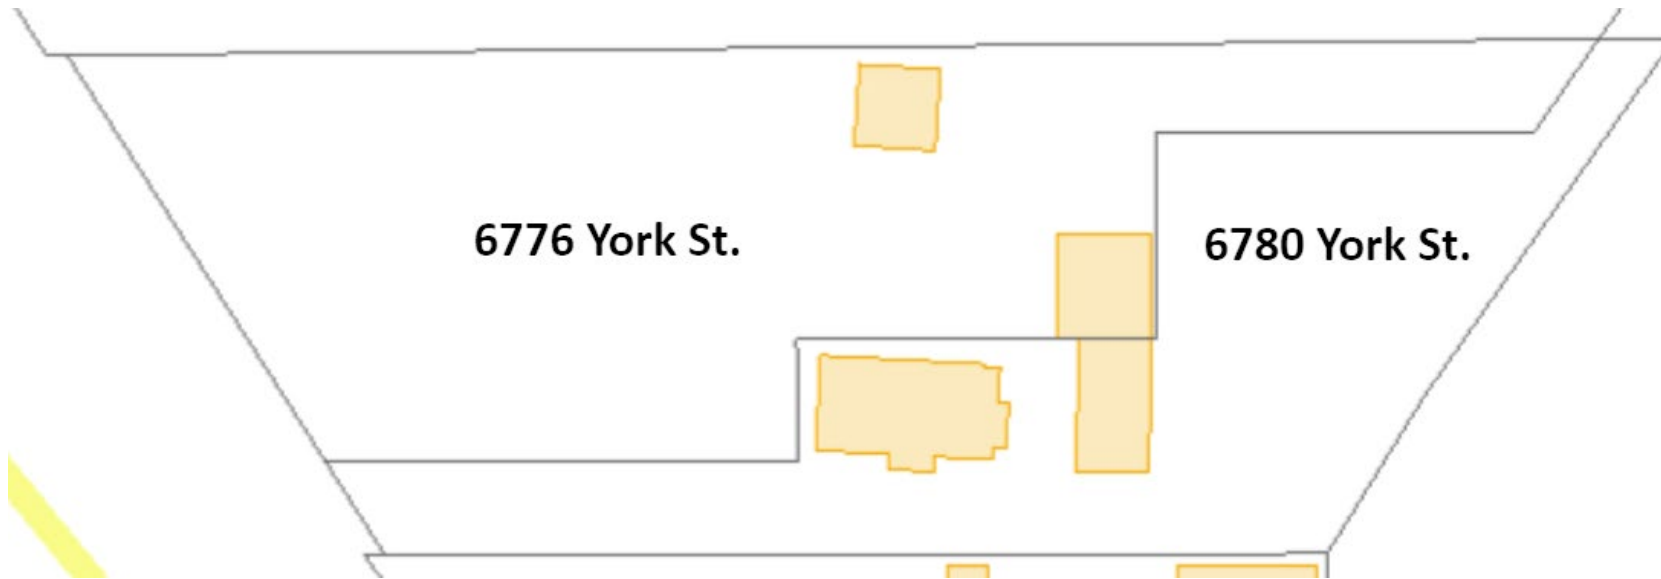

Key 2024 Improvements:

- ➔ Perimeter concrete retaining wall (12” thick)-3 sides
- ➔ 6’ chain link fence installed on top of retaining wall-3 sides
- ➔ 150-foot-long metal canopy & shelving to store materials, protected under a custom-welded structural frame
- ➔ Recently remodeled workforce housing (2) units, current rental income \$5000/month), or “live-work” housing
- ➔ Newly installed fill dirt, compacted and fine-graded

Mapping & Lot Lines

[Adams County CO - Basic Mobile](#)

(Link to Property Records)

Aerial Photographs (2022)

Cell Tower
(does not
convey)

York St.

270

Property Photos