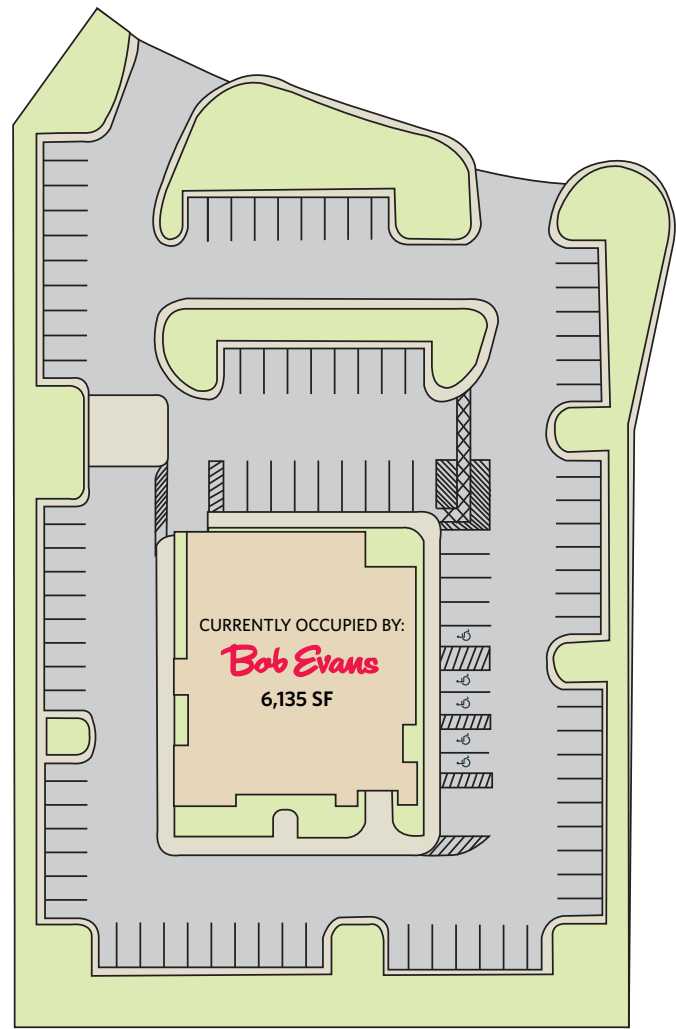

NEARBY RETAILERS

PROPERTY HIGHLIGHTS

- 6,135 SF second generation Bob Evans available for Lease
- 1.638ac zoned I-5 and C-8 (split zoning) in Fairfax County ([table of uses](#))
- Located on Route 50 with over 71,000 VPD

 LEE JACKSON MEMORIAL HIGHWAY

LOCATION

14050 THUNDERBOLT PLACE

CHANTILLY, VA 20151, FAIRFAX COUNTY

DEMOGRAPHICS | 2023:

1-MILE	3-MILE	5-MILE
Population		
7,848	68,385	240,501
Daytime Population		
20,638	93,730	260,673
Households		
2,533	22,379	84,688
Average HH Income		
\$161,847	\$216,611	\$189,926