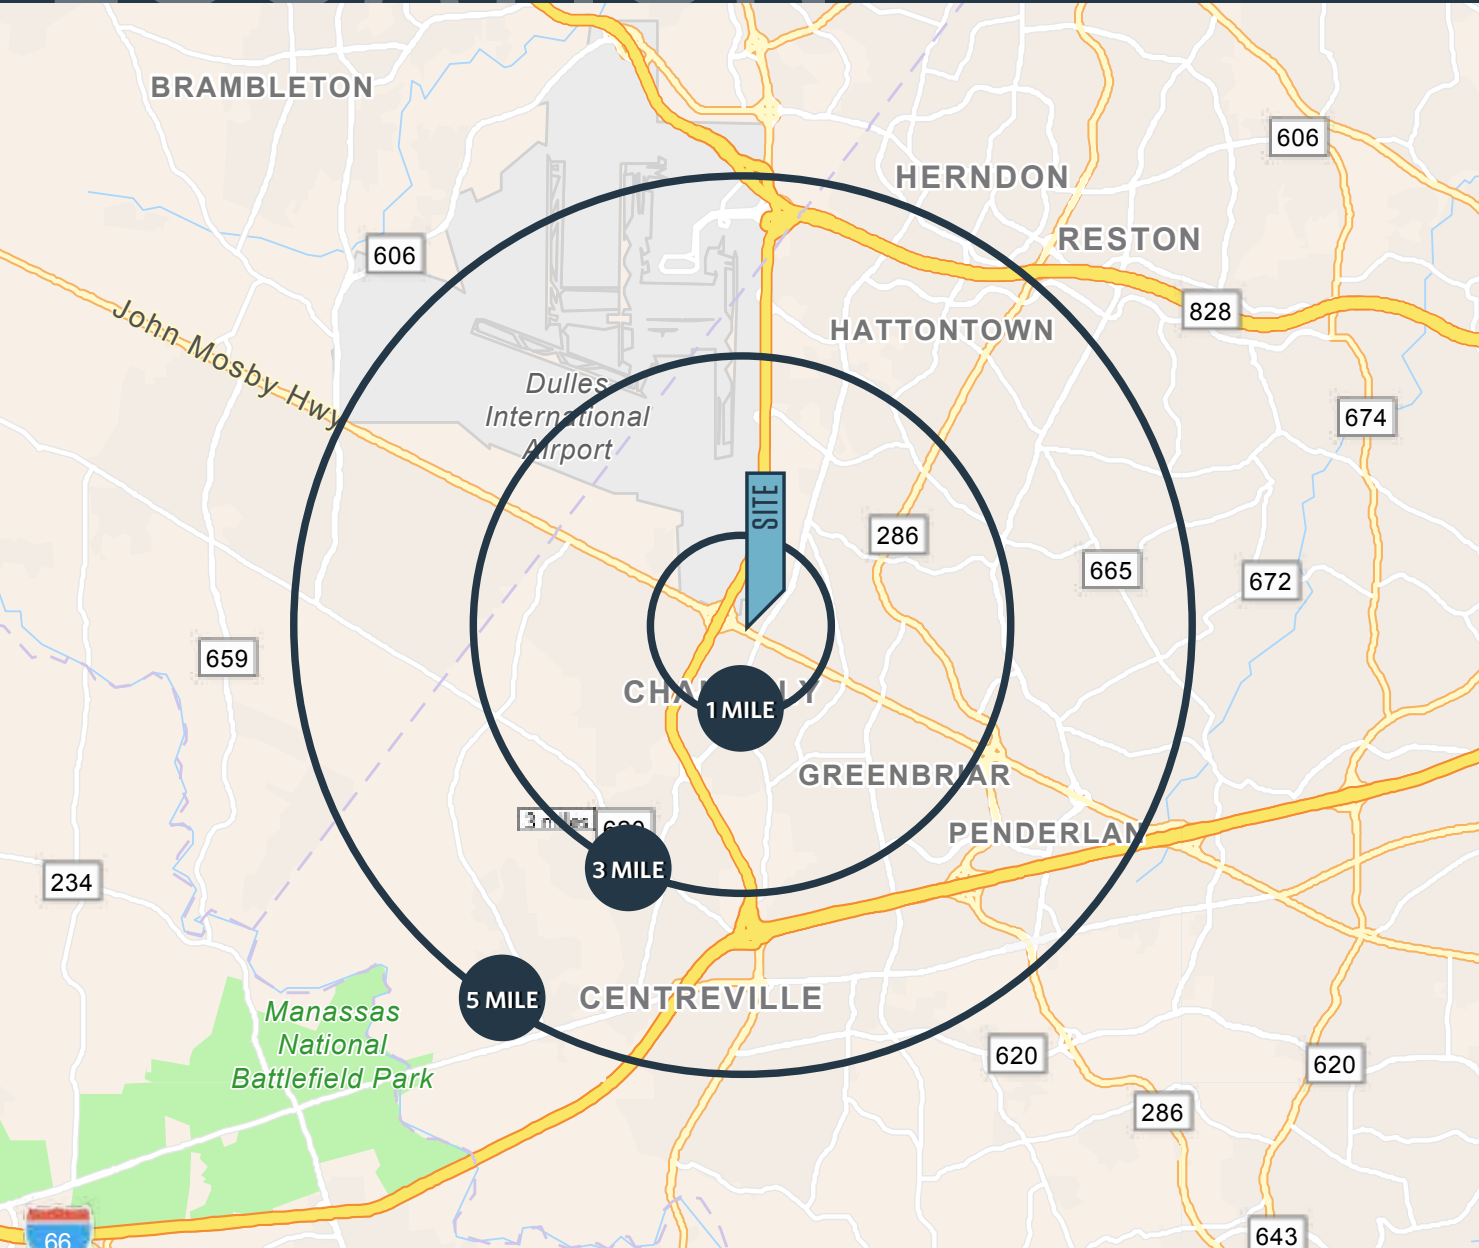

NEARBY RETAILERS

PROPERTY HIGHLIGHTS

- 6,135 SF second generation Bob Evans available for Lease
- 1.638ac zoned I-5 and C-8 (split zoning) in Fairfax County ([table of uses](#))
- Located on Route 50 with over 71,000 VPD

 LEE JACKSON MEMORIAL HIGHWAY

LOCATION

14050 THUNDERBOLT PLACE

CHANTILLY, VA 20151, FAIRFAX COUNTY

DEMOGRAPHICS | 2023:

1-MILE	3-MILE	5-MILE
Population		
7,848	68,385	240,501
Daytime Population		
20,638	93,730	260,673
Households		
2,533	22,379	84,688
Average HH Income		
\$161,847	\$216,611	\$189,926

[CLICK TO DOWNLOAD DEMOGRAPHIC REPORT](#)

TRAFFIC COUNTS | 2022:

Route 50	71,373 ADT
Centerview Drive	7,096 ADT
Centreville Rd	19,715 ADT

JAKE LEVIN

jlevin@klnb.com | 202-909-6102

DIMITRI GEORGELAKOS

dgeorgelakos@klnb.com | 703-268-2710

Chantilly
Fairfax County, Virginia

© Google Earth Pro
2016 Aerial Photograph
While we have no reason to doubt the accuracy of any of the information supplied, we cannot and do not guarantee its accuracy.