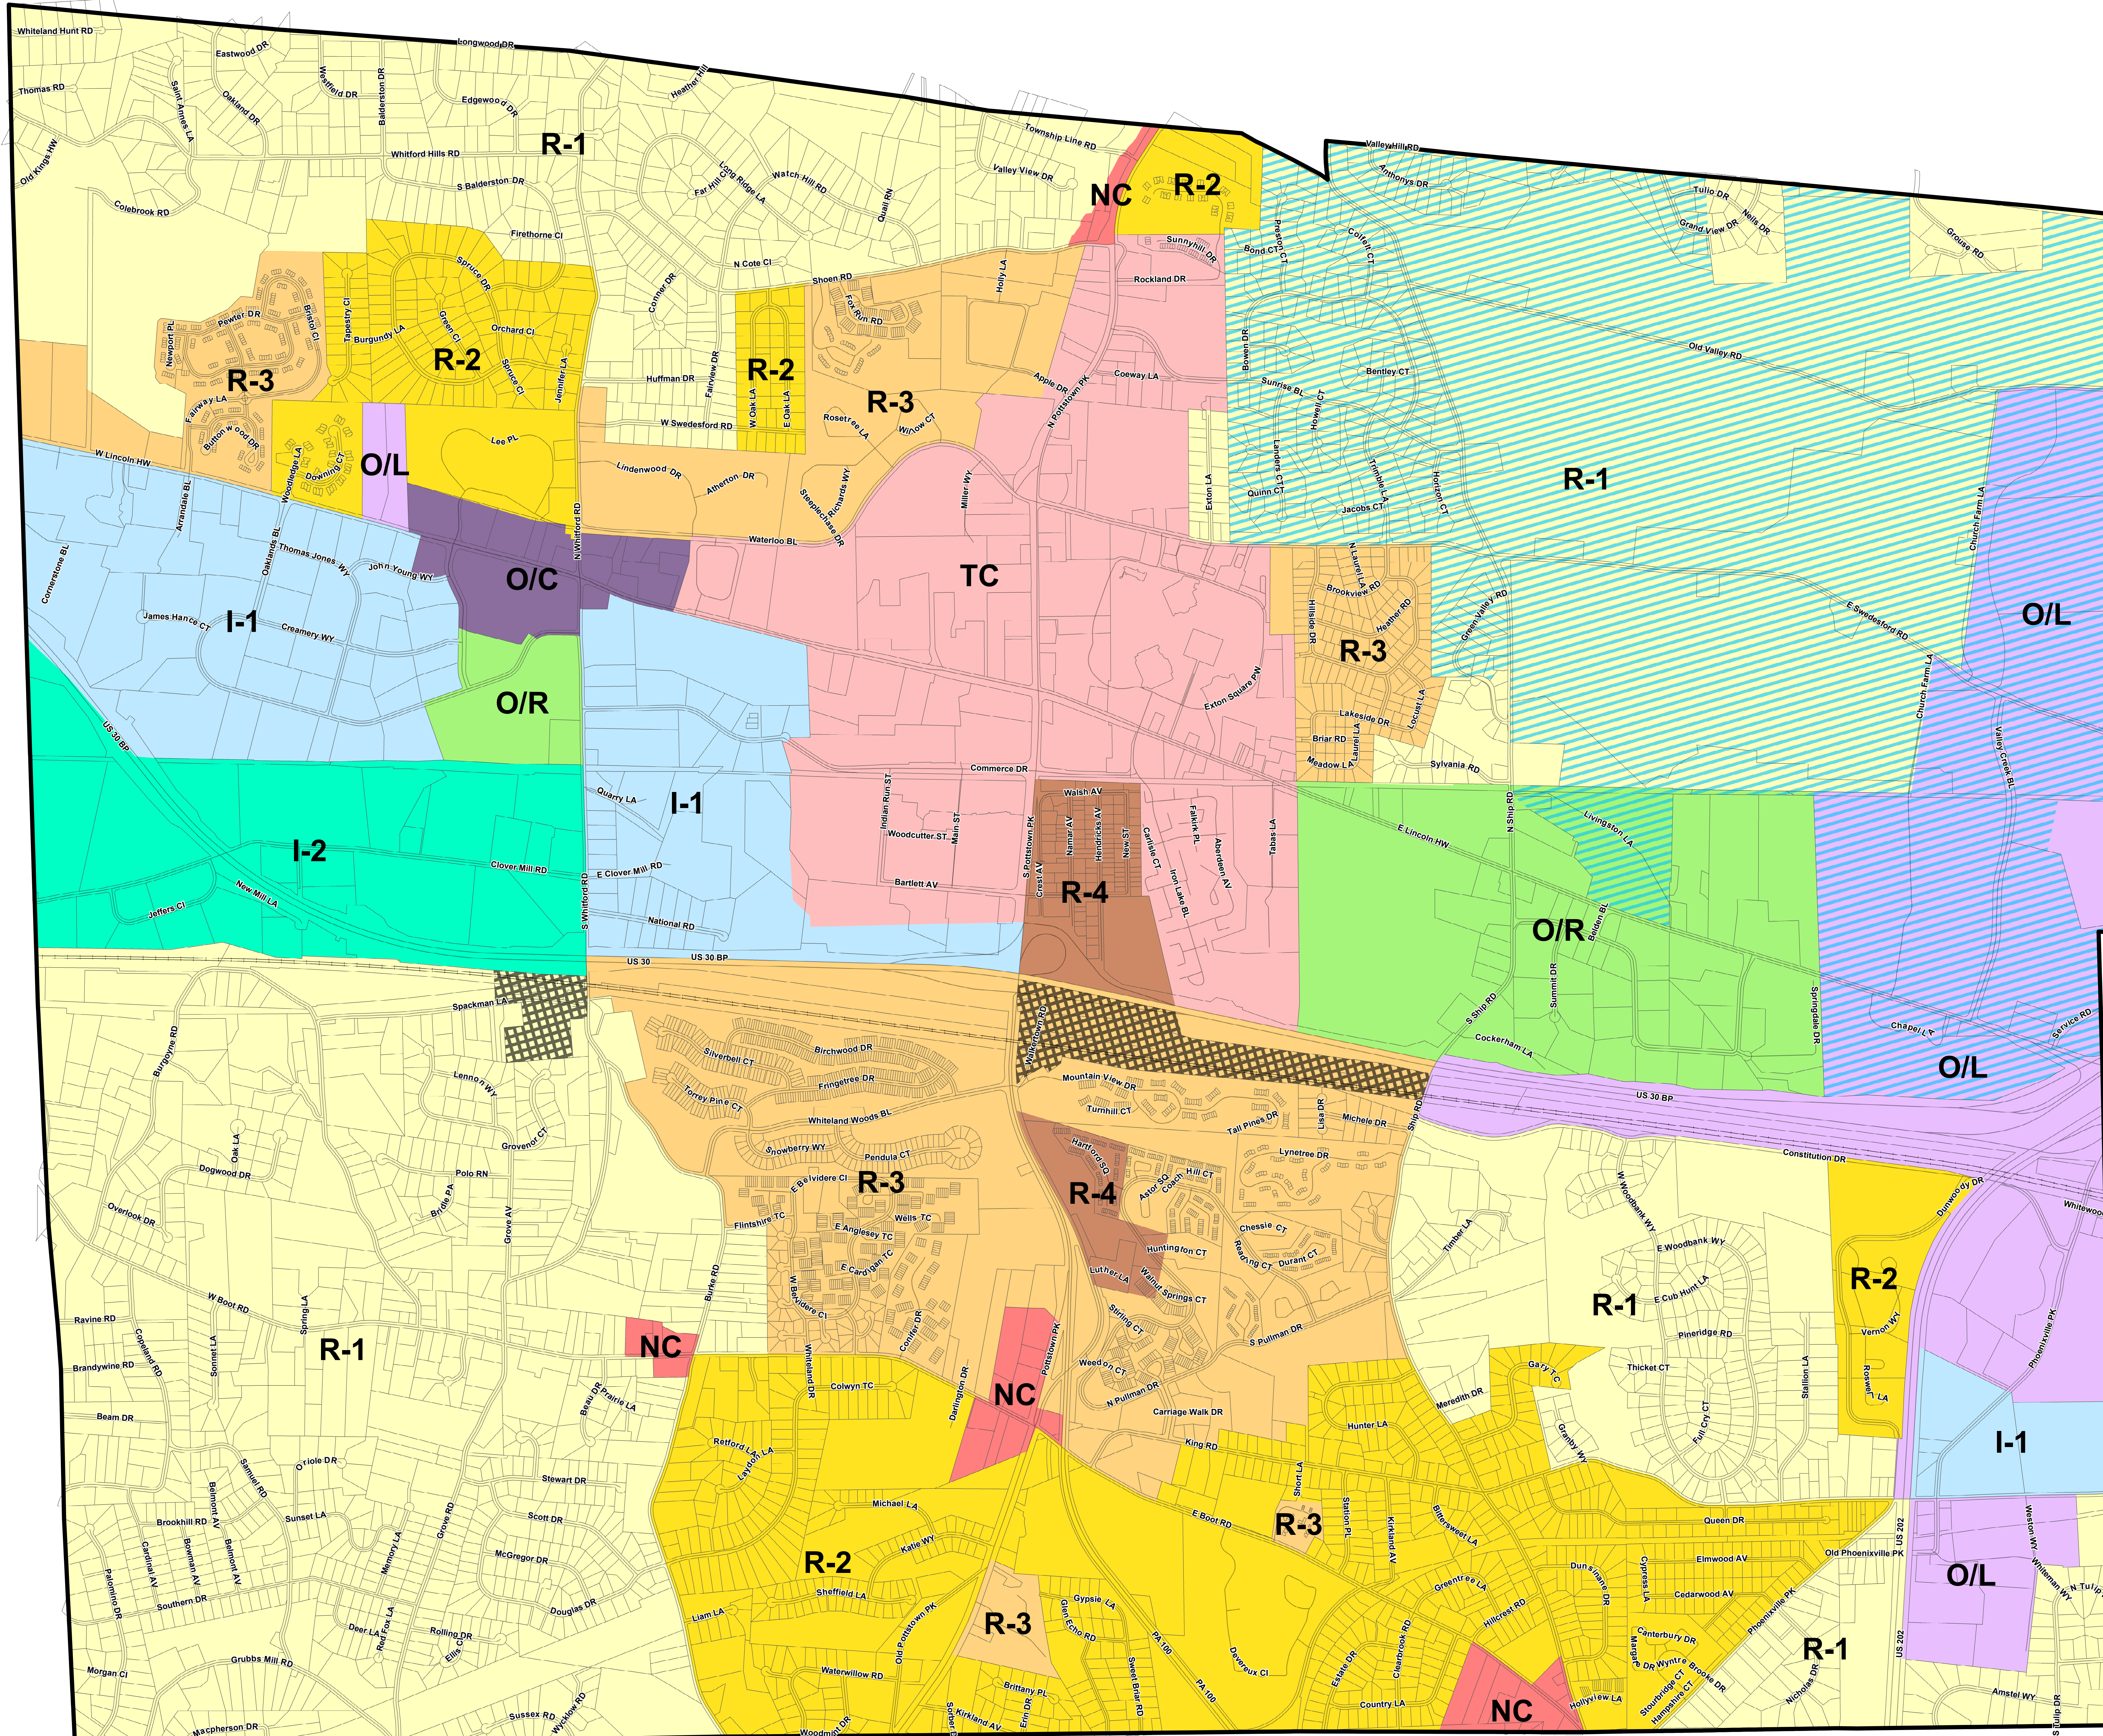

West Whiteland Township Municipal Zoning Map

CHESTER COUNTY, PENNSYLVANIA

Zoning Adopted: September 9, 2015

Zoning Districts

- I-1 - Limited Industrial
- I-2 - General Industrial
- NC - Neighborhood Commercial
- O/C - Office/Commercial
- O/L - Office/Laboratory
- O/R - Office/Residential
- R-1 - Residential
- R-2 - Residential
- R-3 - Residential
- R-4 - Residential
- TC - Town Center Mixed Use
- Unified Overlay
- Rail Transit Overlay

Base Features

- Railroad Lines
- Roadways
- Parcels
- Township Boundary

West Whiteland
TOWNSHIP