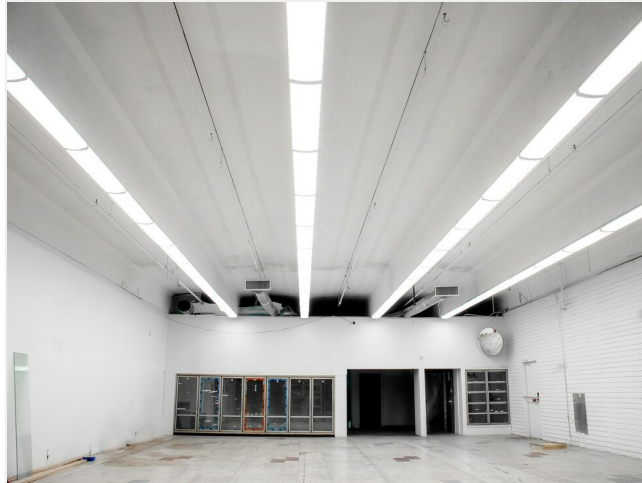

629 E Chandler Blvd, Chandler, AZ 85225

Suiet 3

Listing spaces

1st Floor Ste 3

Space Available	4,000 SF
Rental Rate	$22.00 /SF/YR
Contiguous Area	10,000 SF
Date Available	Now
Service Type	Triple Net (NNN)
Space Type	Relet
Space Use	Retail
Lease Term	Negotiable

Walk in coolers, Plenty of stockroom space

1st Floor Ste 5

Space Available	6,000 SF
Rental Rate	$22.00 /SF/YR
Contiguous Area	10,000 SF
Date Available	30 Days
Service Type	Triple Net (NNN)
Space Type	Relet
Space Use	Retail
Lease Term	Negotiable

Showroom and back warehouse (eat 6000sf) with conveyor belt, upstairs has an additional office space (est 1800sf)