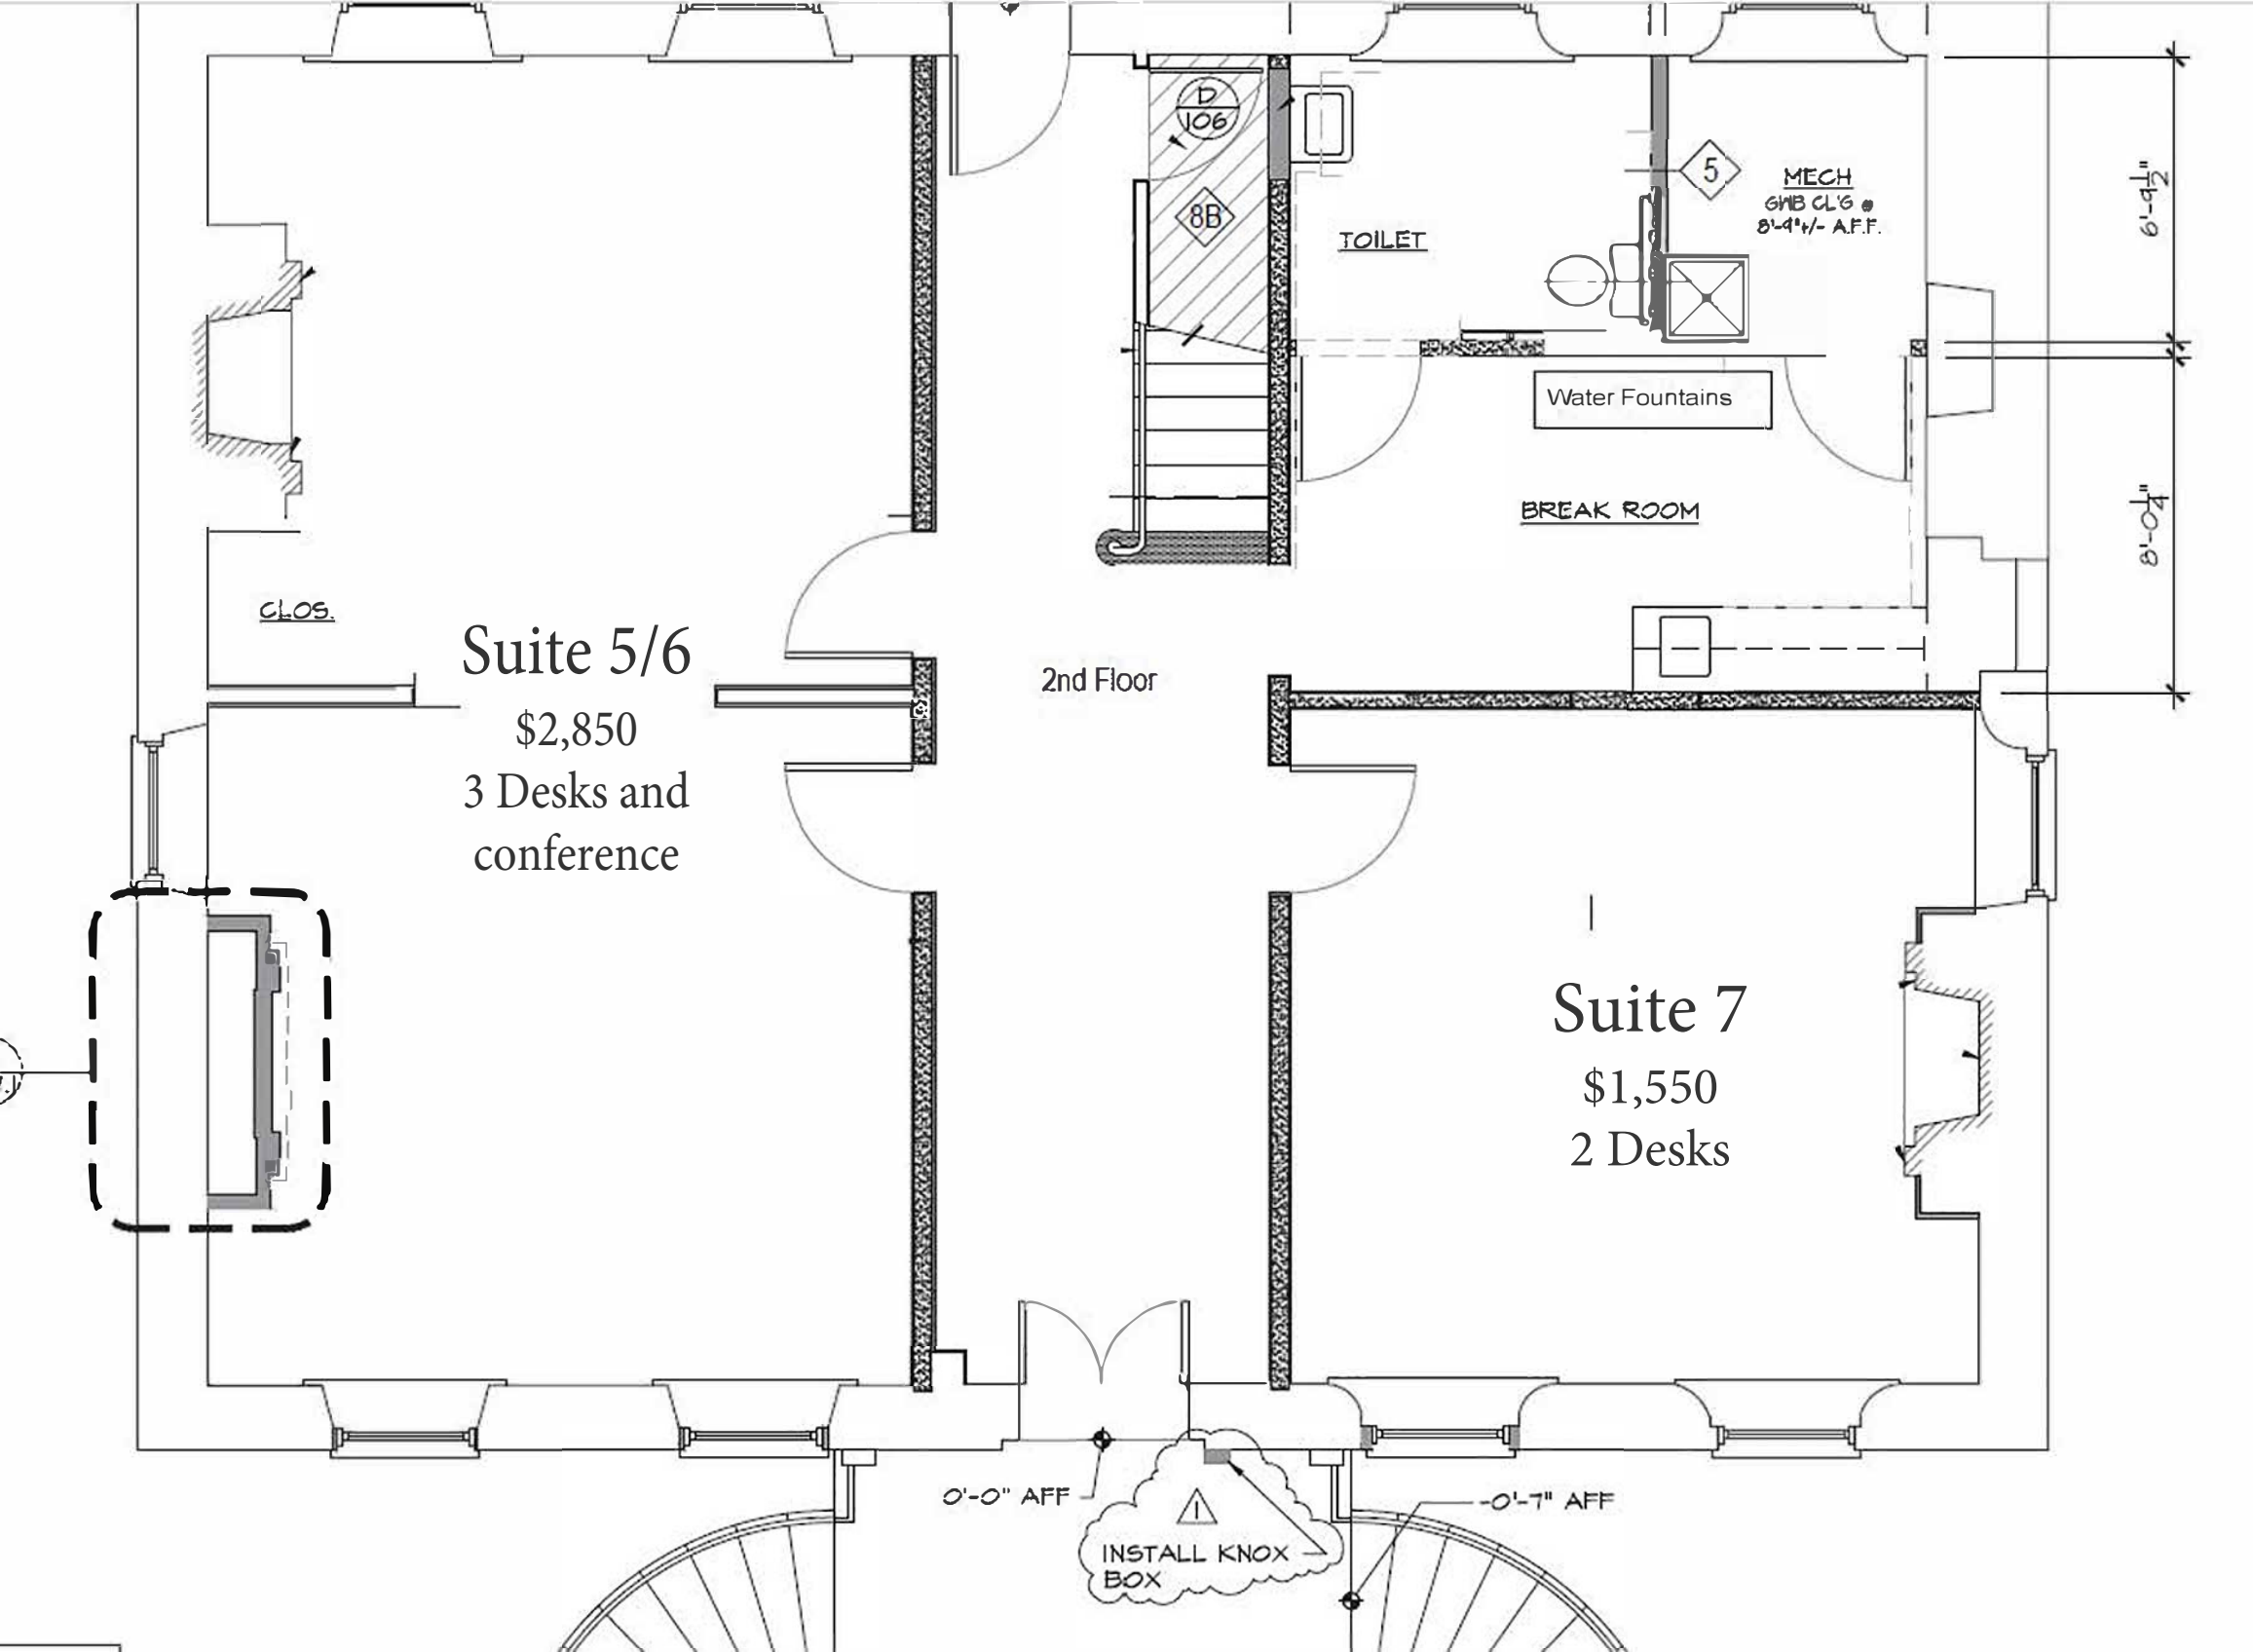

MECH. PAD

**Suite 1**  
\$1,425  
2 Desks

**Suite 4**  
\$810  
1 Desk

TOILET

MECHANICAL

1st Floor

MECHANICAL

**Suite 2**  
\$1,425  
2 Desks

**Suite 3**  
\$1,100  
1 Desk &  
Conference  
table

Suite 8  
\$850  
1 Desk

Suite 13  
\$525  
1 Desk

Suite 12  
\$500  
1 Desk

3rd Floor

Suite 9  
\$1,250  
2 Desks

Suite 10  
\$525  
1 Desk

Suite 11  
\$500  
1 Desk