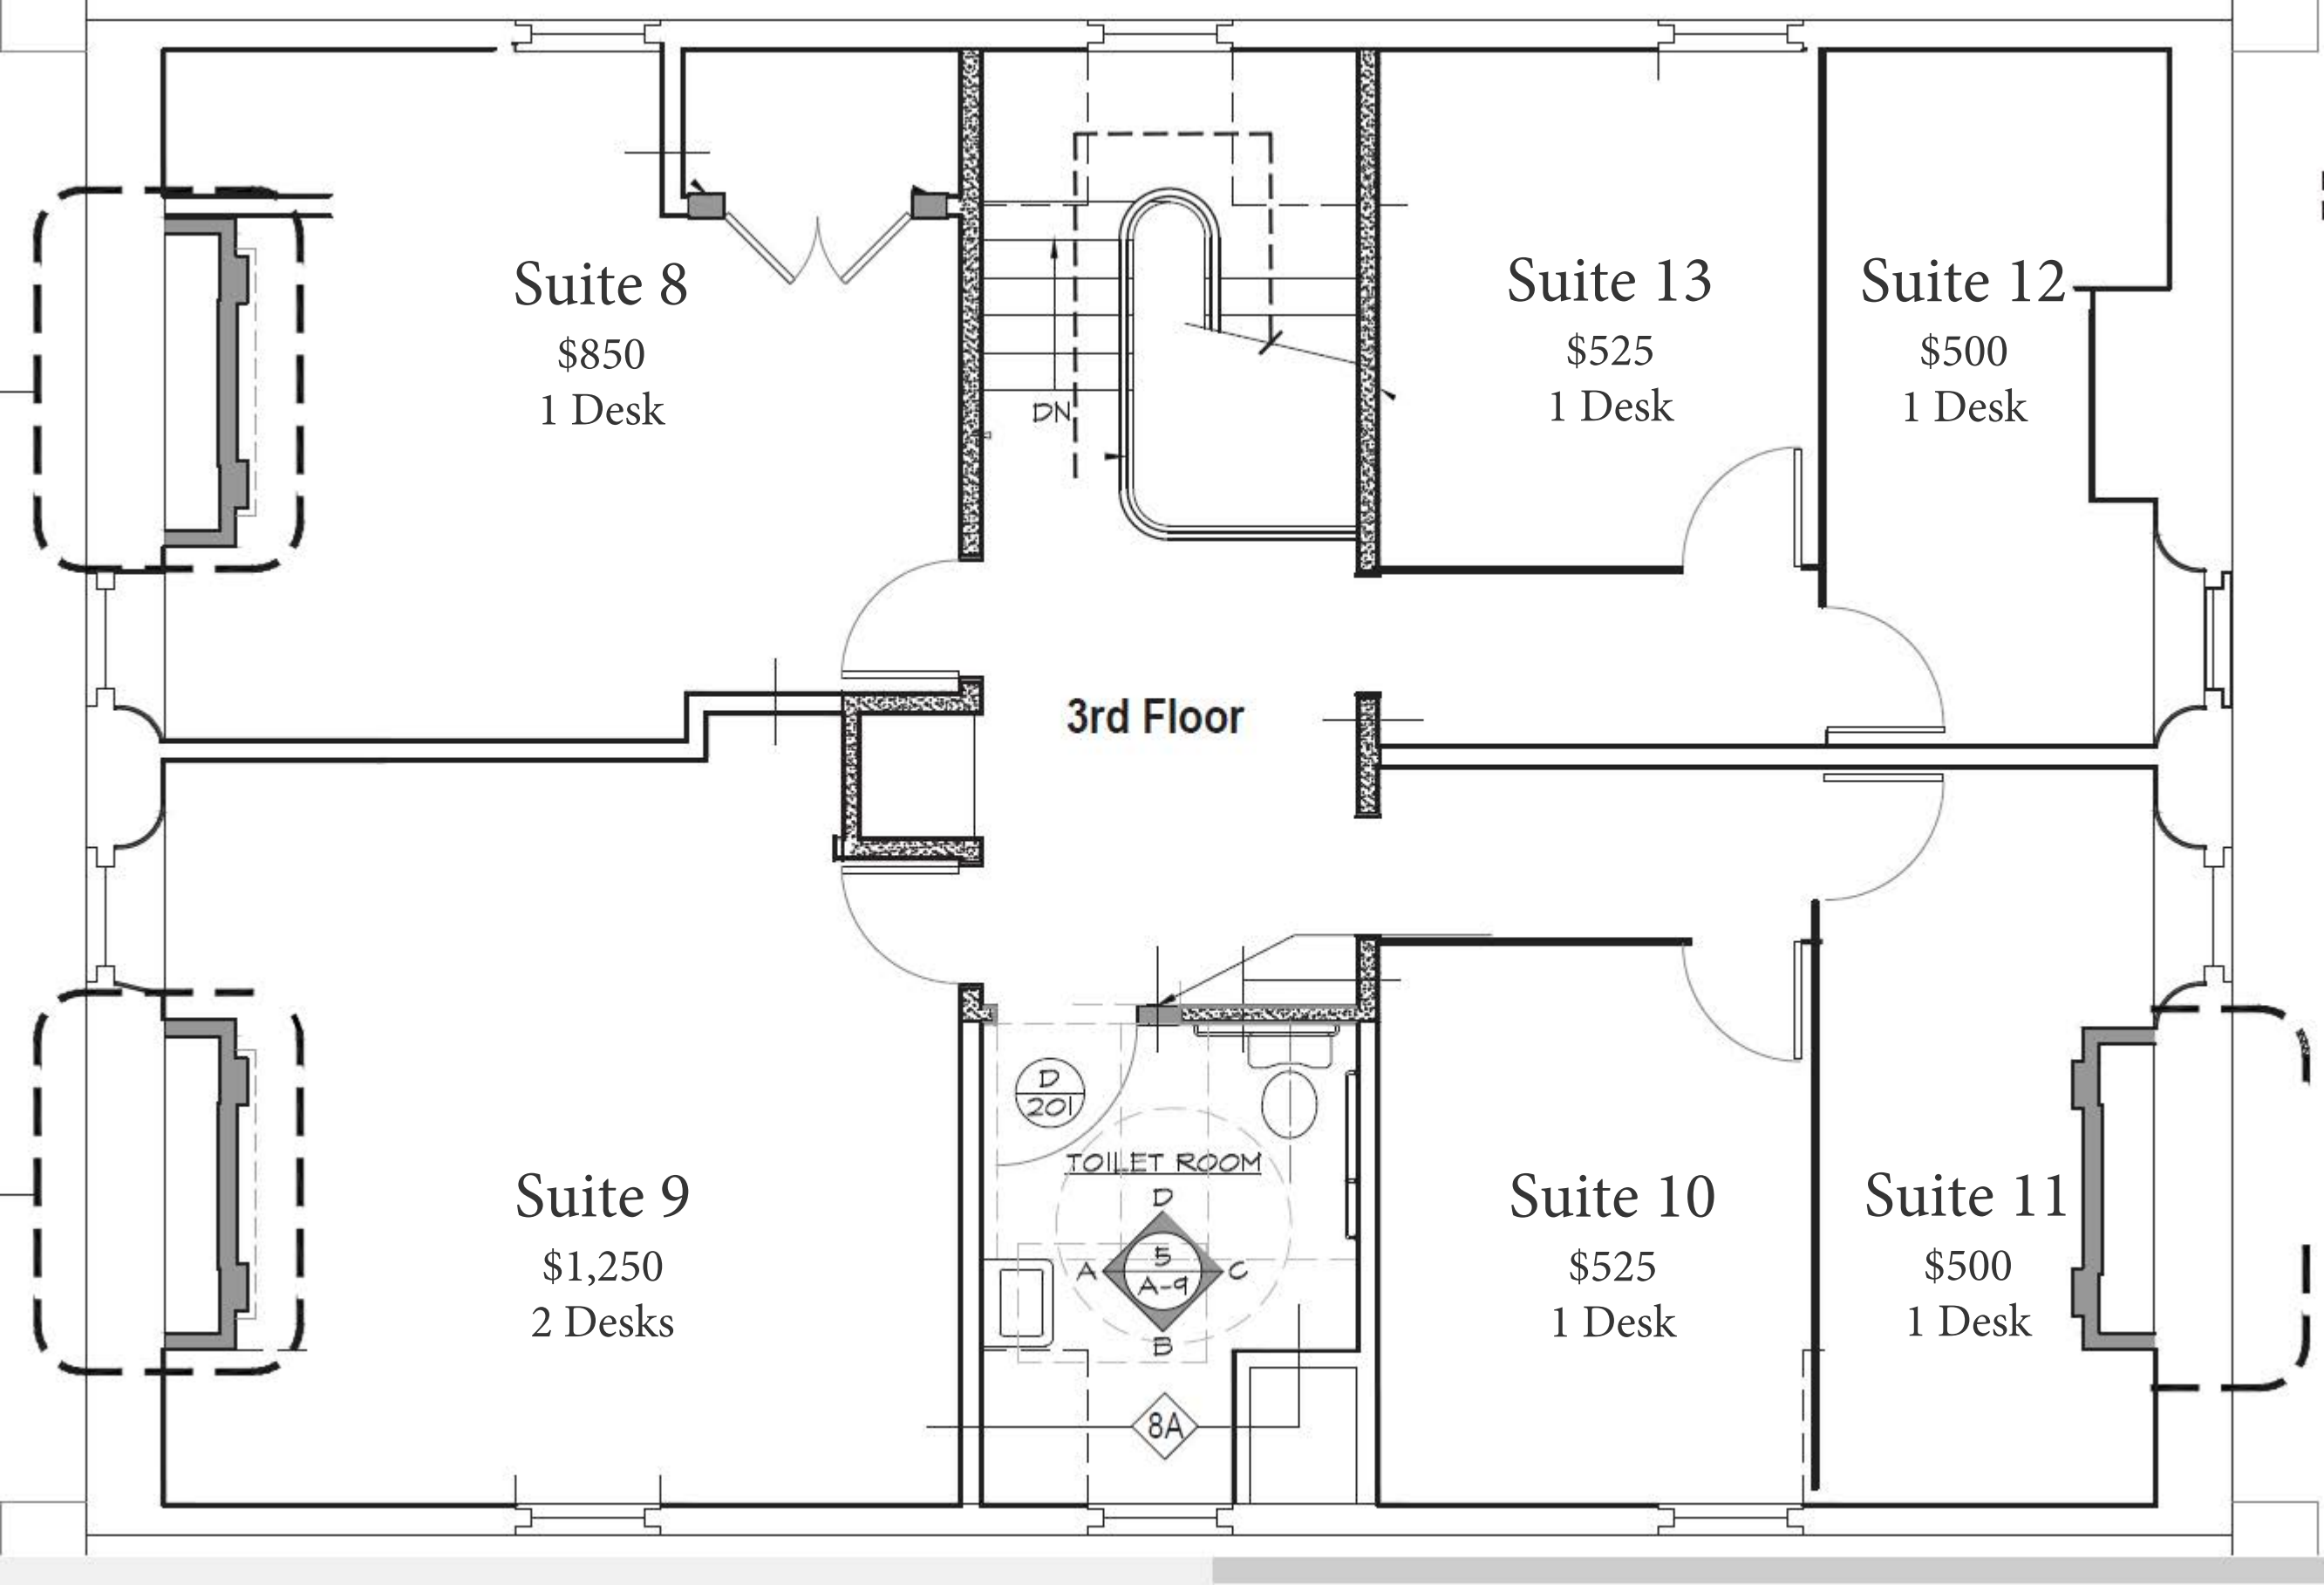

MECH. PAD

**Suite 1**  
\$1,425  
2 Desks

**Suite 4**  
\$810  
1 Desk

TOILET

MECHANICAL

1st Floor

MECHANICAL

**Suite 2**  
\$1,425  
2 Desks

**Suite 3**  
\$1,100  
1 Desk &  
Conference  
table

Suite 8  
\$850  
1 Desk

Suite 13  
\$525  
1 Desk

Suite 12  
\$500  
1 Desk

3rd Floor

Suite 9  
\$1,250  
2 Desks

Suite 10  
\$525  
1 Desk

Suite 11  
\$500  
1 Desk