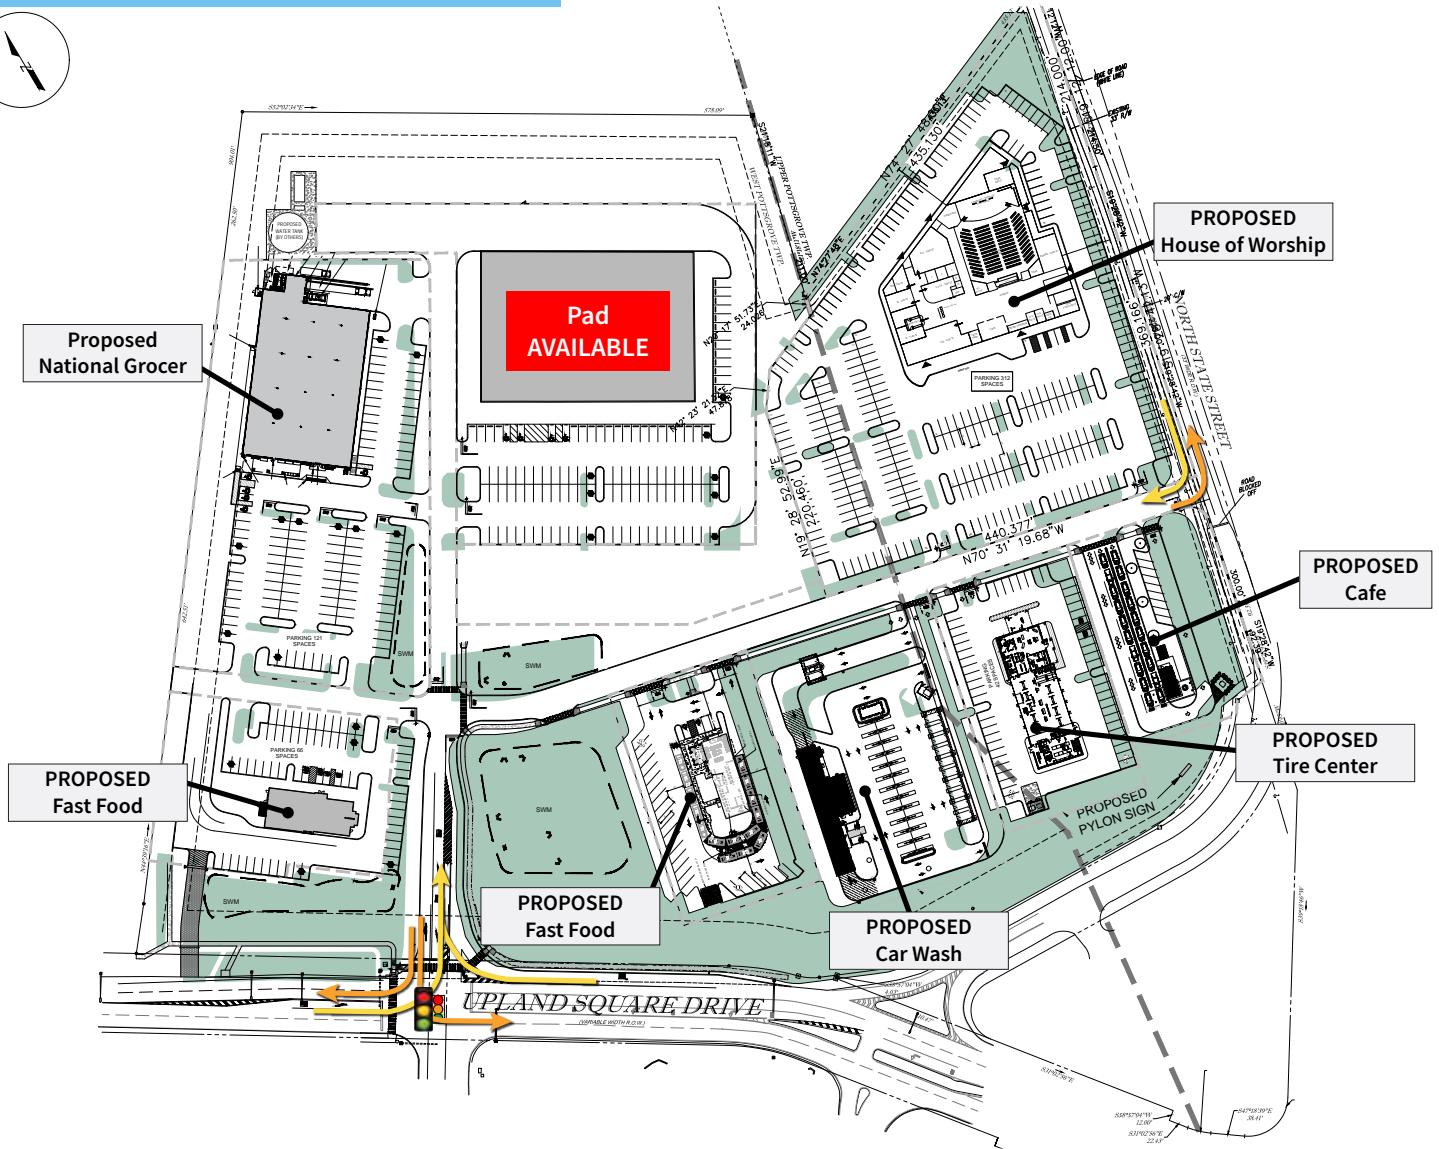

WEST GATE PLAZA

Available For Retail, Restaurant, Hotel, Medical, & More

State St & Upland Square Dr, West Pottsgrove, PA

CONCEPTUAL SITE PLAN

Demographics

	1 Mile	3 Miles	5 Miles
Population	9,079	48,838	97,864
Average HHI	$92,162	$99,308	$120,224
Adj Daytime Demos (16 yrs+)	5,206	35,819	61,034

Demographic Data Source: Applied Geographic Solutions, 2024 (REGIS)

The right space. The right move.

Information concerning this offering is from sources deemed reliable but no warranty is made to the accuracy thereof and it is submitted subject to errors, omissions, changes of price or other conditions, prior to sale or lease or withdrawal without notice. Equity CRE is licensed in PA, NJ, & DE. David Goodman and Rob Samtmann are licensed salespersons in PA & NJ.