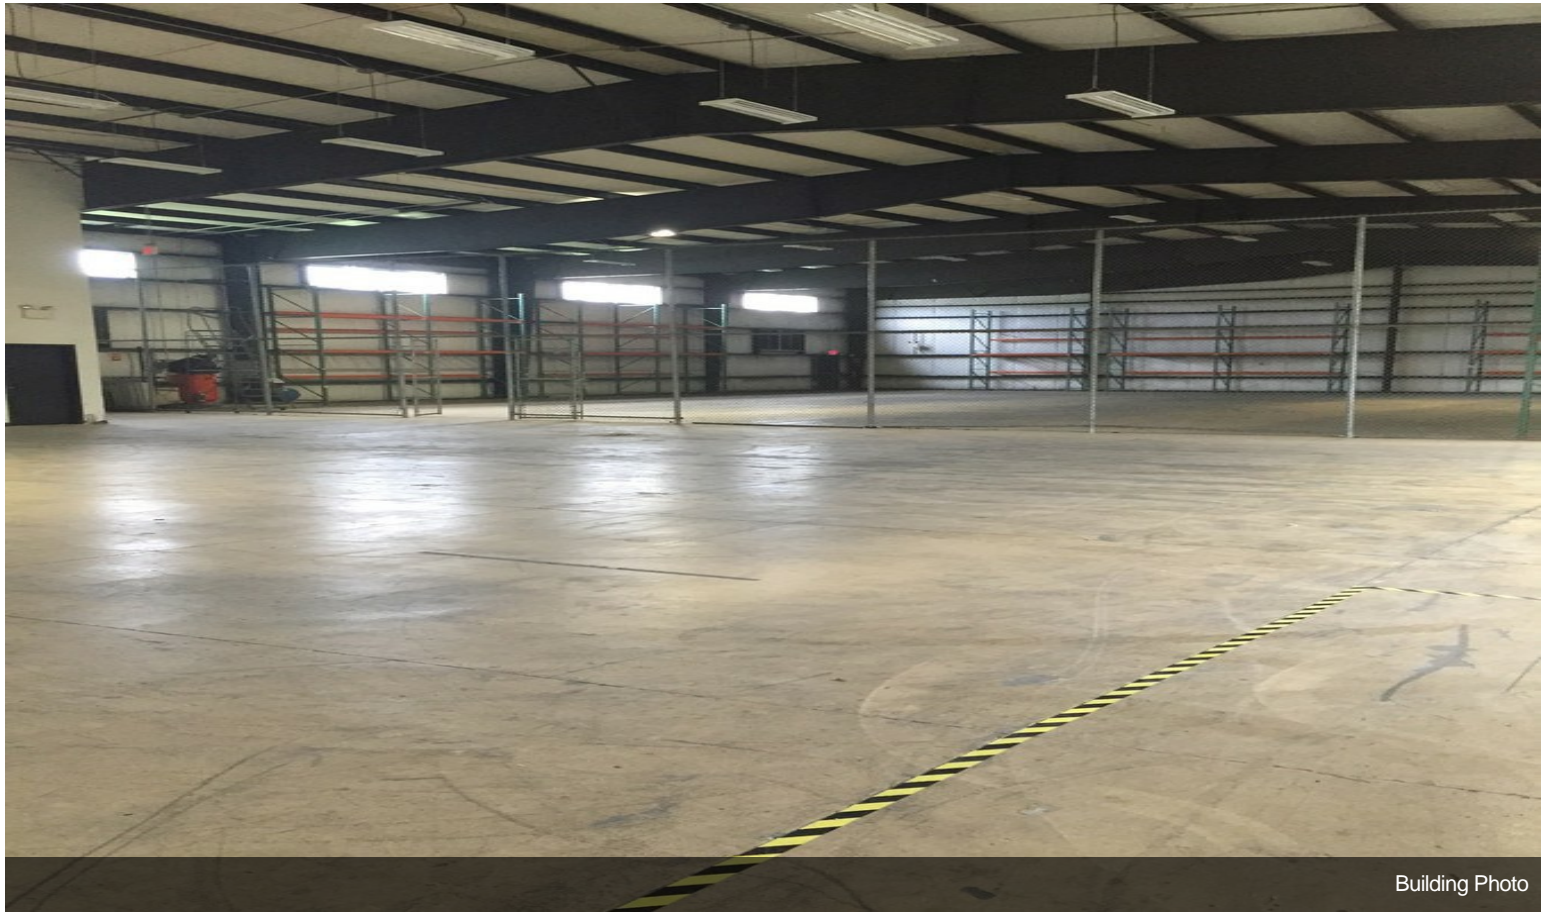

Property Photos

Building Photo