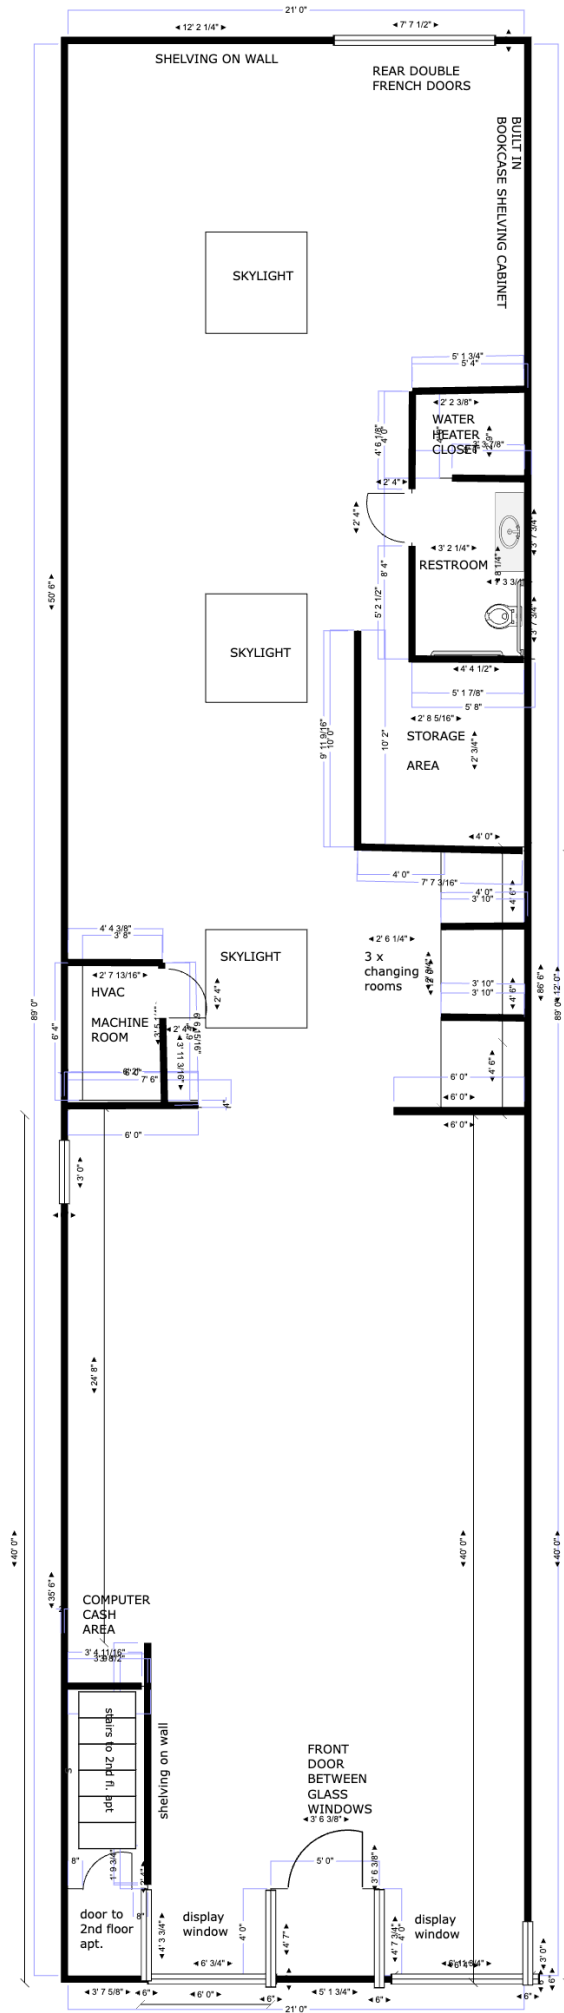

**EXTERIOR PAVED GARDEN AREA**

**FULL GLASS WINDOW FRONTAGE  
ONTO JOBS LANE**

**52 JOBS LANE, SOUTHAMPTON, NY 11968**

**TOTAL : 1,850 SQ. FT.**

Contact : Christopher Fischer - 646-236 1744