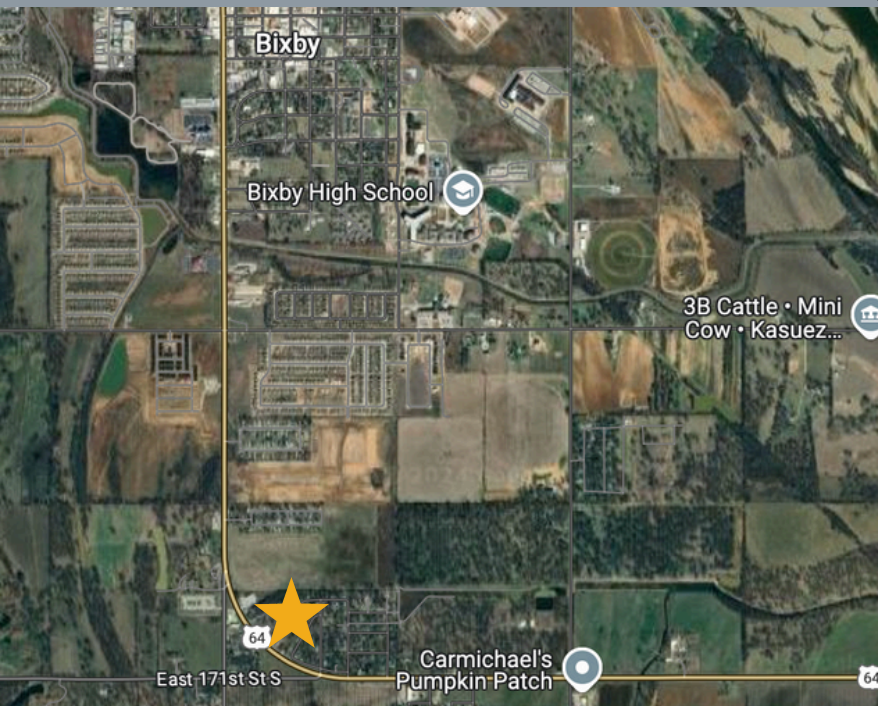

16855 S Memorial Dr Bixby, OK, 74008

Land Available

Offering at \$650,000 or
\$254,900/Acre

+/- 2.55 Acres

Property Highlights

- Located on Memorial
- Only a mile from the new Bixby highschool
- Currently Zoned RS-1 but likely rezonable
- ~300 FT of Memorial frontage