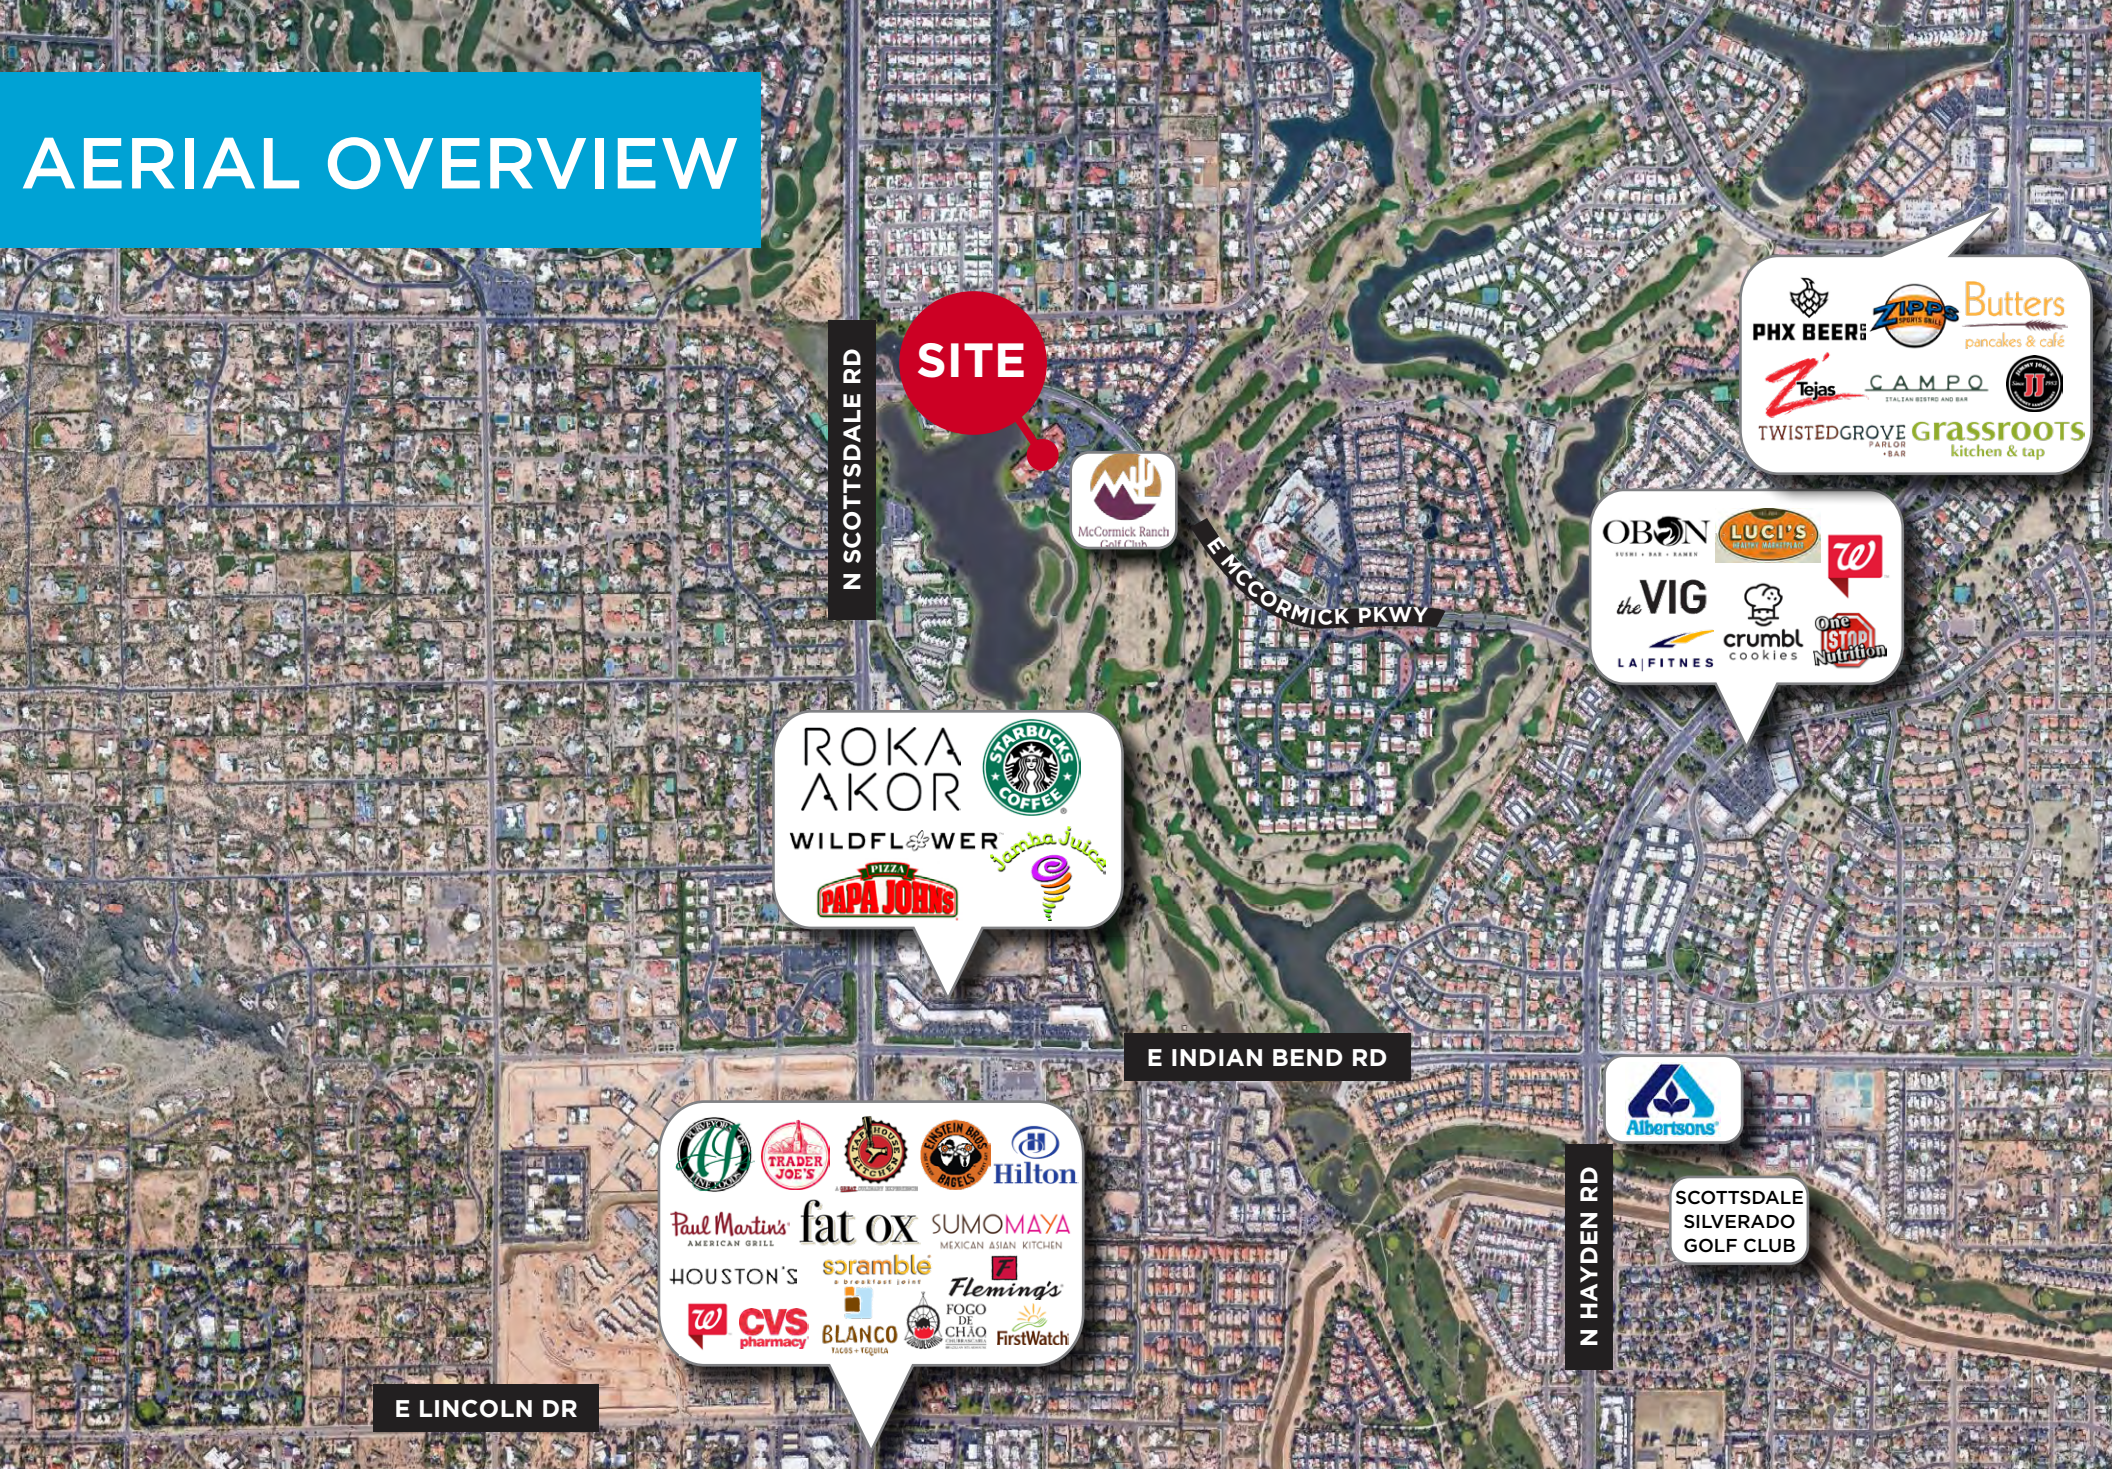

ADDITIONAL IMAGES

AERIAL OVERVIEW

SITE

N SCOTTSDALE RD

E MCCORMICK PKWY

E INDIAN BEND RD

E LINCOLN DR

N HAYDEN RD

N SCOTTSDALE RD

E INDIAN BEND RD

N HAYDEN RD

E LINCOLN DR

PARADISE VALLEY COUNTRY CLUB

LOOP 101

LOOP 101

Wine & MORE SAFEWAY
 CVS pharmacy MCDONALD'S
 STARBUCKS COFFEE KRISPY KREME DOUGHNUTS

fray's FOOD STORES TRADER JOE'S WHOLE FOODS
 O.H.S.O. EATERS & DRINKERS STARBUCKS COFFEE ORIGINAL CHOPSHOP

SPROUTS FRESH MARKET VILLAGE TAVERN Scratch Kitchen - Craft Bar
 Hash Kitchen POMO
 PEI WEI

PHX BEERS ZUPPS Tejas
 Butters TWISTED GROVE PARLOR pancakes & cafe
 Grassroots kitchen & tap

ODYSEA AN CLIMATE ADVENTURE

Medieval Times DINNER & TOURNAMENT

TALKING STICK GOLF CLUB

SALT RIVER FIELDS AT TALKING STICK GREAT WOLF LODGE

CASINO ARIZONA TALKING STICK RESORT TOPGOLF

BLANCO FOGO DI CHAO FirstWatch
 HOUSTON'S CVS pharmacy SUMOMAYA