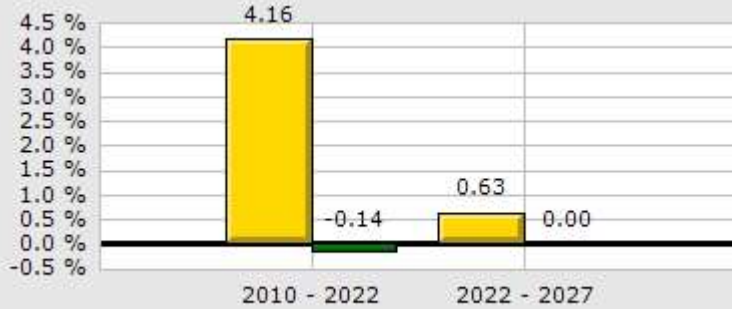

# Demographic Market Comparison Report

1 mile radius

3065 Brecksville Rd, Richfield, OH 44286

Type: **Land**  
County: **Summit**

■ 1 Mile  
■ County

## Population Growth