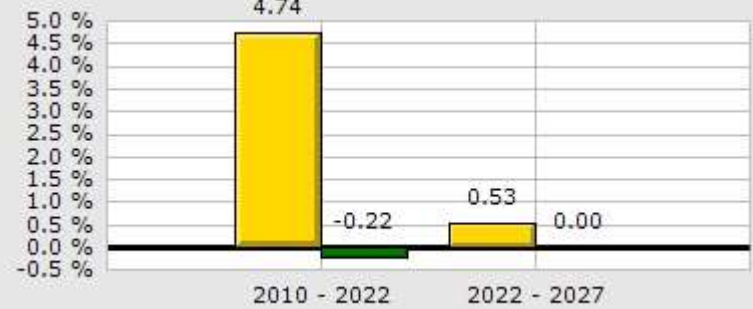

Household Growth