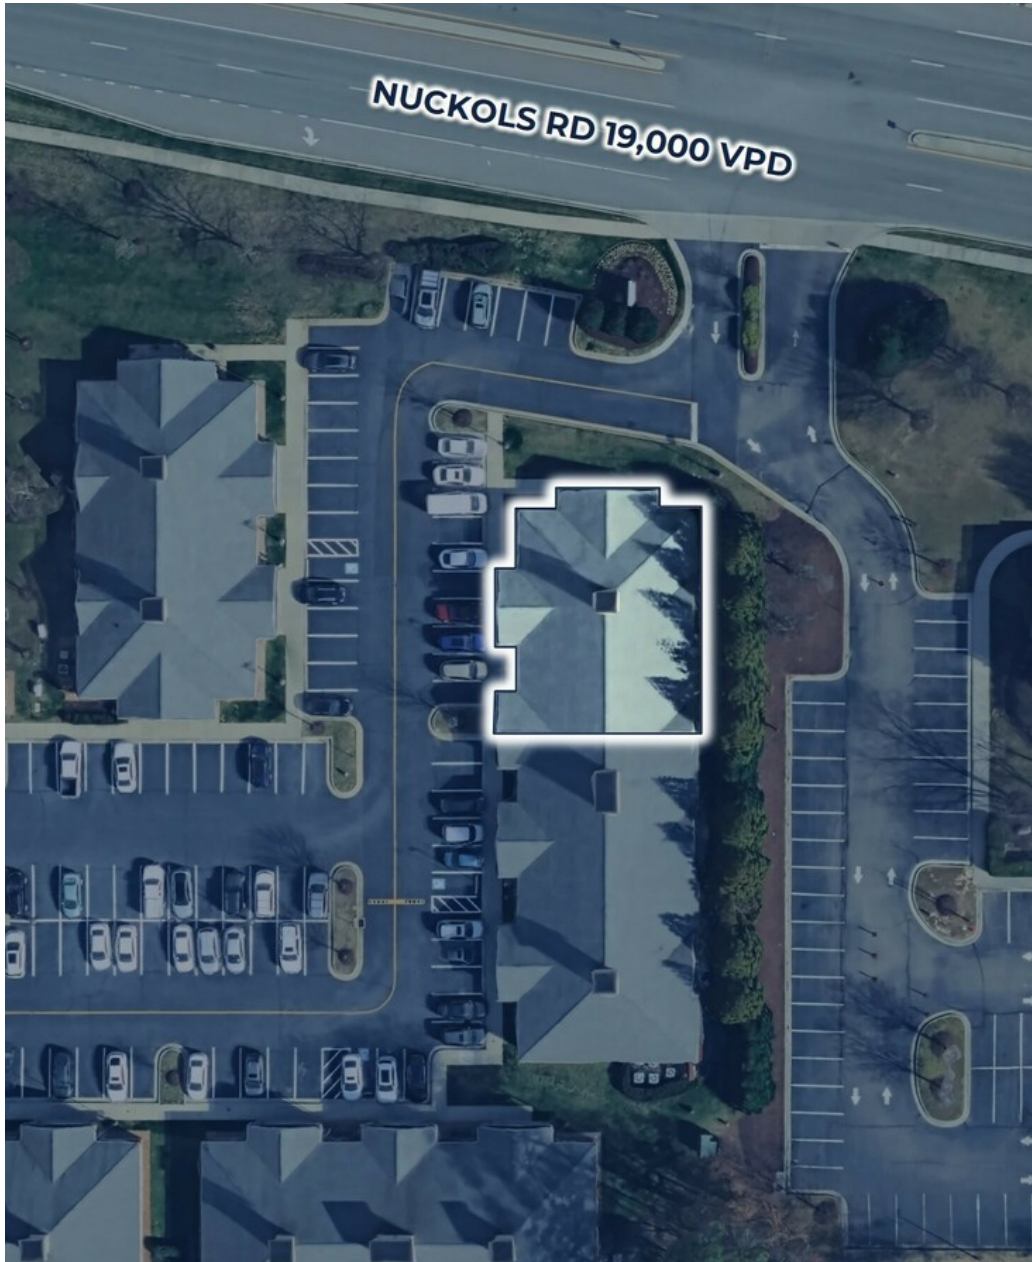

CONTACT INFORMATION

DENTAL/MEDICAL OFFICE

11531 Nuckols Rd | Glen Allen, VA 23059

S.L. NUSBAUM

REALTY CO.

AUSTIN NEWMAN, SIOR

Vice President

C. 804.869.3492

O. 804.944.9270

anewman@slnusbaum.com

ANDREW THACKER

Vice President

C. 804.357.6075

O. 804.320.7600

athacker@slnusbaum.com

NATHAN SHOR

Senior Vice President

C. 804.539.7404

O. 804.944.2399

nshor@slnusbaum.com

COMMITMENT. INTEGRITY. EXCELLENCE. SINCE 1906.

Serving the Southeast and Mid-Atlantic region for well over a century, S.L. Nusbaum Realty Co. continues to provide a comprehensive experience for our clients and customers in all aspects of the multifamily and commercial real estate industry.

[CLICK HERE TO LEARN MORE](#)

PROUD PARTNER

XTEAM

RETAIL ADVISORS

[CLICK HERE TO LEARN MORE](#)

DISCLAIMER:

No warranty or representation, expressed or implied, is made to the accuracy or completeness of the information contained herein, and same is submitted subject to errors, omissions, change of price, rental or other conditions, withdrawal without notice, and to any special listing conditions imposed by the property owner(s). As applicable, we make no representation as to the condition of the property (or properties) in question.