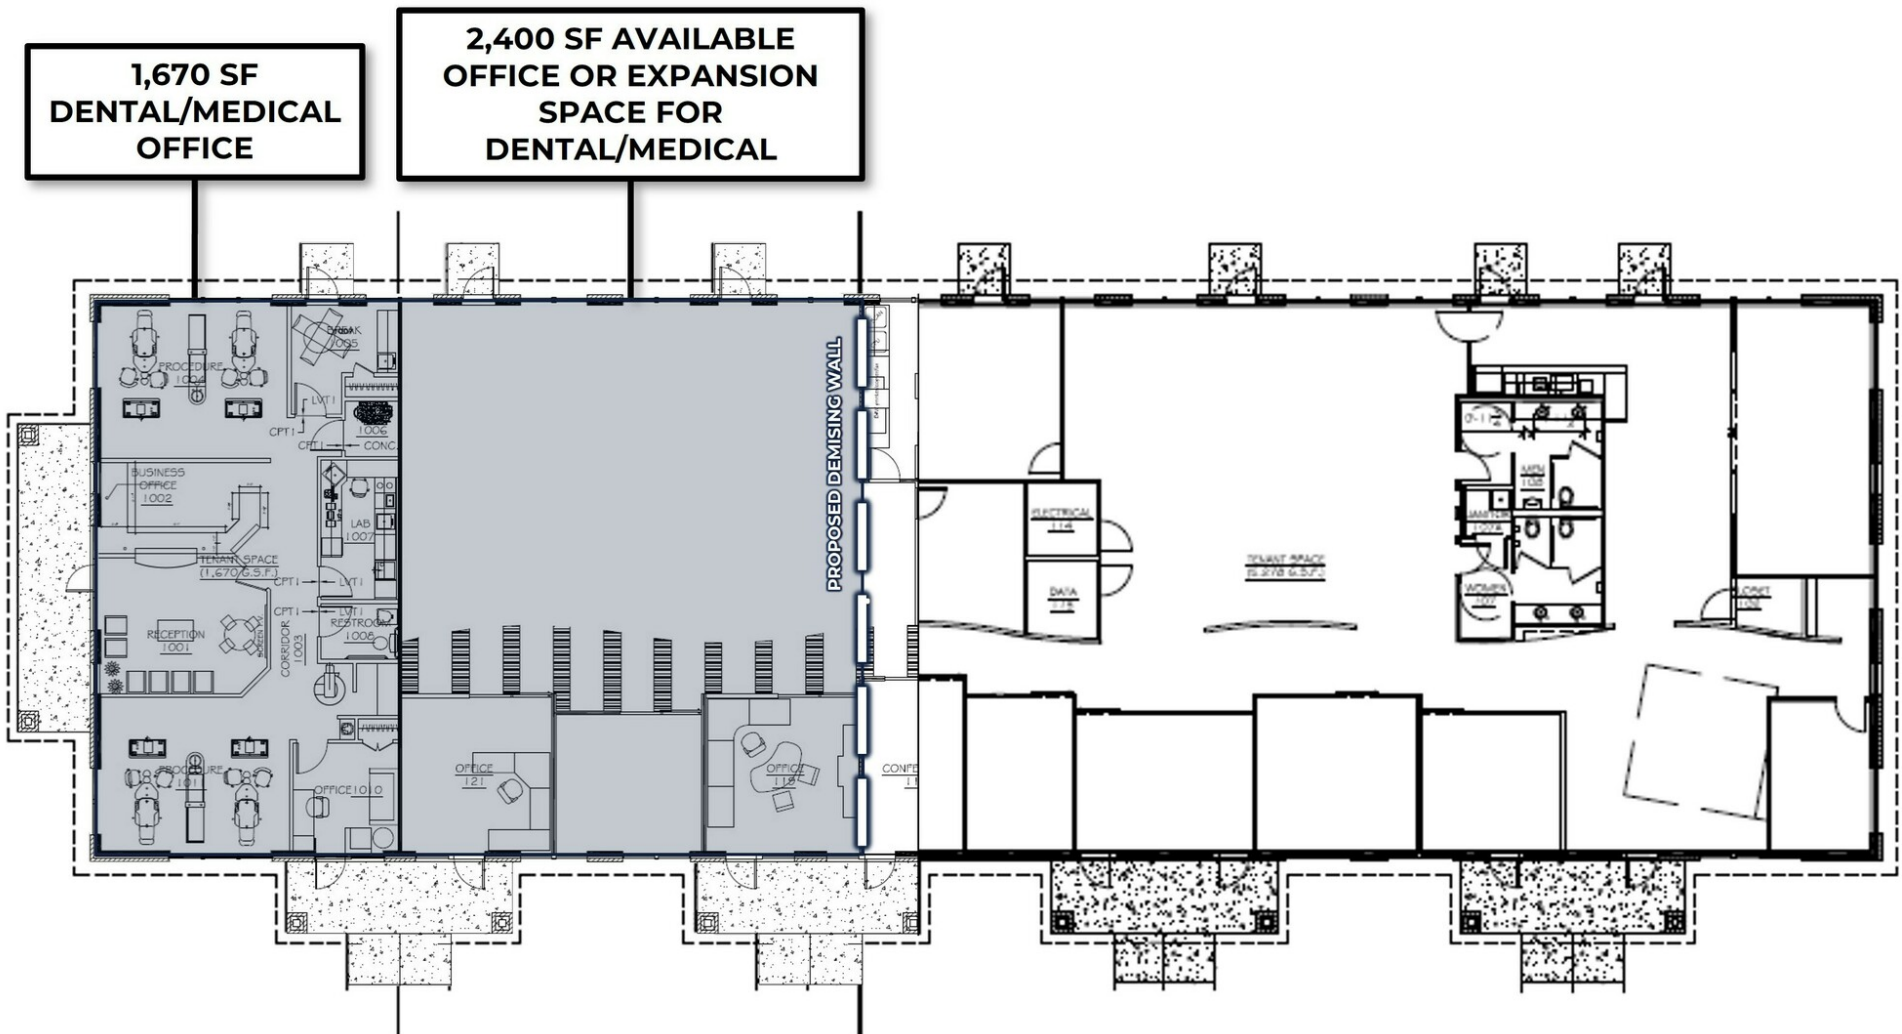

FLOOR PLAN

DENTAL/MEDICAL OFFICE

11531 Nuckols Rd | Glen Allen, VA 23059

S.L. NUSBAUM
REALTY CO.