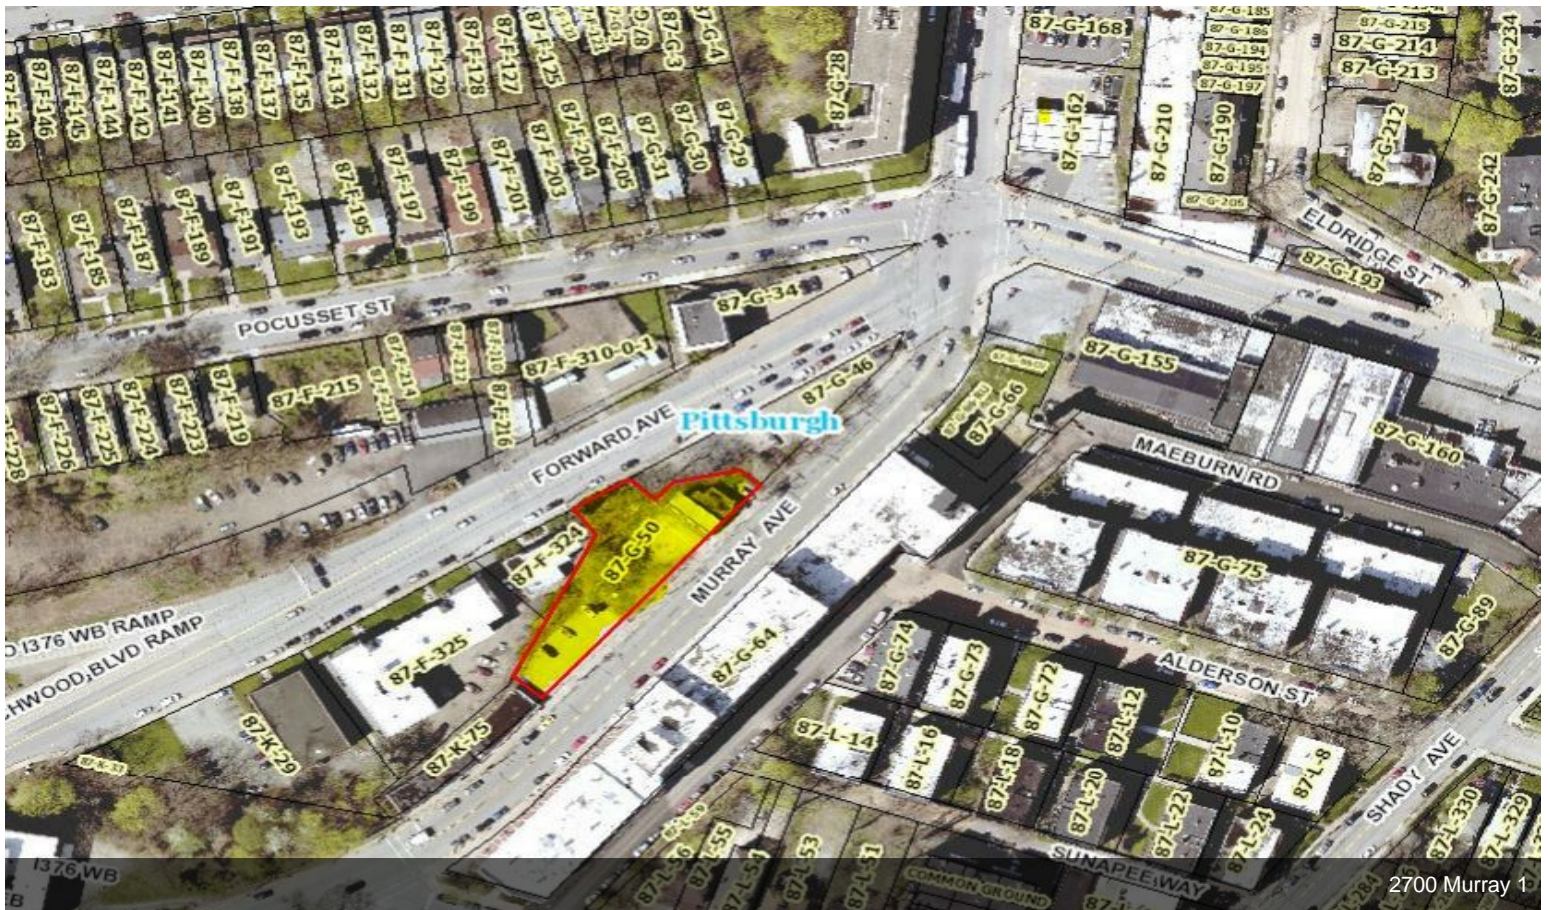

2700 Murray 1