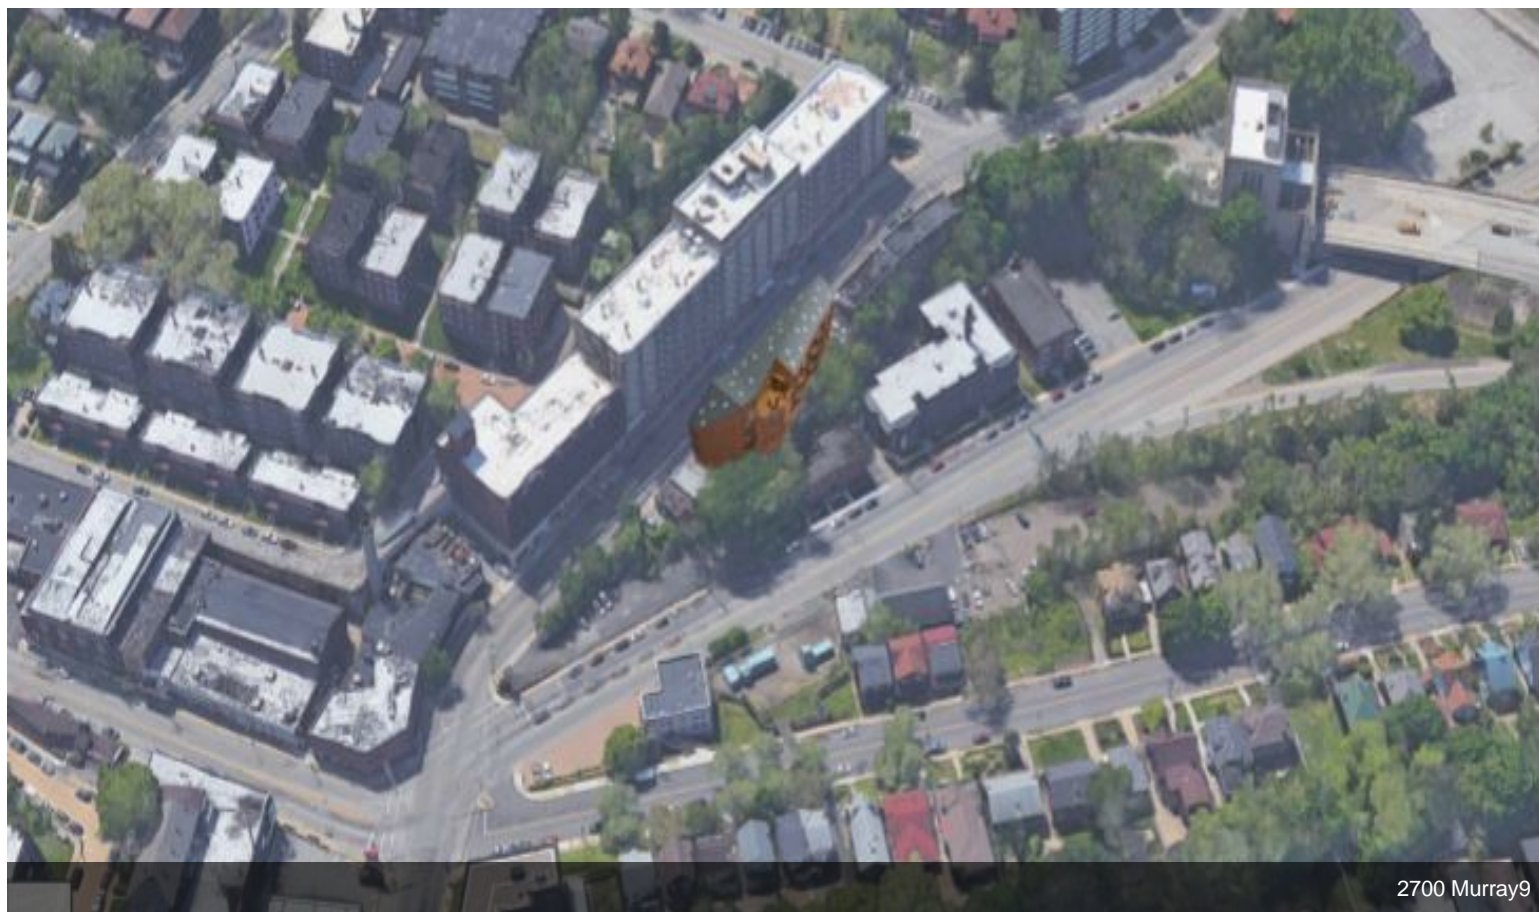

2700 Murray Ave

2700 Murray Ave, Pittsburgh, PA 15217

Jean Ou
Keller Williams Realty
5425 Baum Blvd, Pittsburgh, PA 15232
jeanou@kw.com
(412) 682-0120 Ext:

2700 Murray Ave

Upon Request

Ready for development commercial land for sale in the heart of Squirrel Hill. This approximate 16,000 sqft lot is centrally located in the Squirrel Hill business district, convenient access onto I-376. Squirrel Hill is one of the most diverse neighborhoods in the Pittsburgh region and only a few minutes from downtown Pittsburgh. The site is close to the University of Pittsburgh and Carnegie Mellon University. The proposed development includes 38 large condos with 2 levels of garage parking, Fitness center, rooftop deck, elevator, secure access, and extra storage area. The LNC zoning on the property makes it the perfect redevelopment opportunity.

- Irreplaceable location, the heart of Squirrel Hill, Pittsburgh's most esteemed neighborhood
- "Ready To Go" Development opportunity
- Pittsburgh's most walkable neighborhood
- Exceptional accessibility, easy access to the highway.
- High visibility

2700 Murray Ave, Pittsburgh, PA 15217

Ready for development commercial land for sale in the heart of Squirrel Hill. This approximate 16,000 sqft lot is centrally located in the Squirrel Hill business district, convenient access onto I-376. Squirrel Hill is one of the most diverse neighborhoods in the Pittsburgh region and only a few minutes from downtown Pittsburgh. The site is close to the University of Pittsburgh and Carnegie Mellon University. The proposed development includes 38 large condos with 2 levels of garage parking, Fitness center, rooftop deck, elevator, secure access, and extra storage area. The LNC zoning on the property makes it the perfect redevelopment opportunity.

Property Photos

2700 Murray 5

2700 Murray4

Property Photos

2700 Murray 6

2700 Murray 1

Property Photos

Property Photos