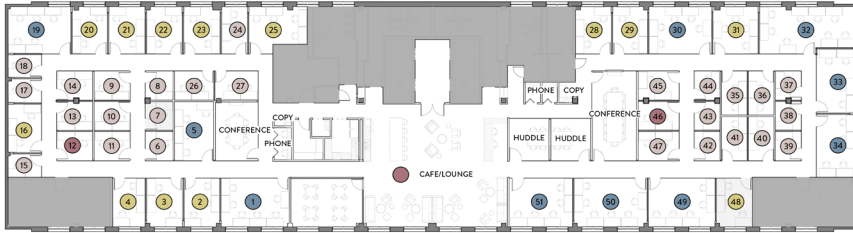

## Private Offices and Suites

42,639 RSF

59 Offices

9 Conference Rooms

Boasting the highest customer satisfaction in the flexible office industry, Industrious locations offer best-in-class options for coworking, private offices and suites, and on-demand meeting space. With flexible terms and all-inclusive pricing, members also have access to locations in 65+ markets in the U.S., U.K., Europe, and Asia.

# Floorplan

Floor 5

Floor 6

Floor 7