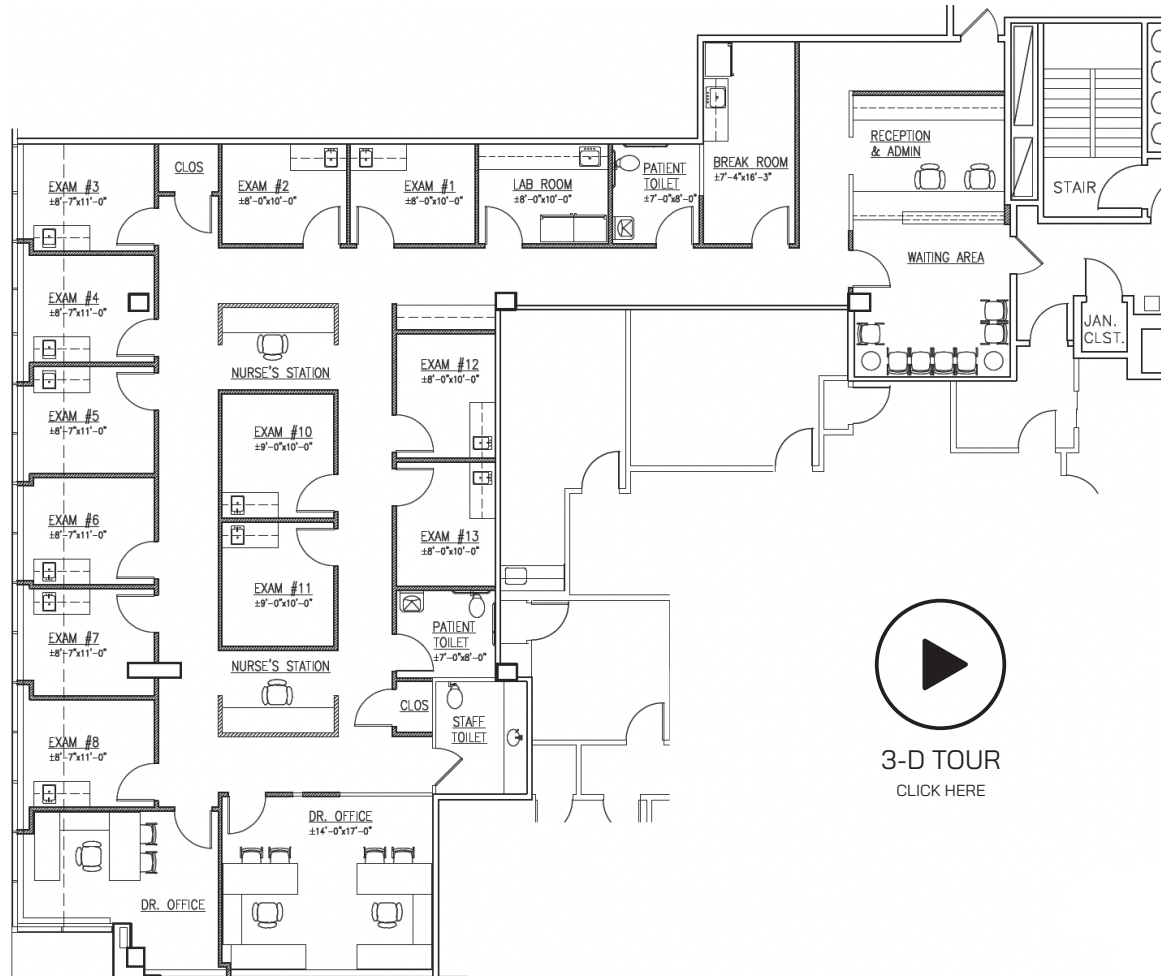

NEWMARK

REGIONAL ACCESS

Glenn Walsh
914-881-1096 | glenn.walsh@nrmk.com

Gregory Frisoli
203-531-3605 | gregory.frisoli@nrmk.com

Larry Ruggieri
914-881-1025 | larry.ruggieri@nrmk.com

NEWMARK

FLOOR PLANS

SUITE 205 4,500 RSF

3-D TOUR
[CLICK HERE](#)

FLOOR PLANS

SUITE 280 2,912 RSF

FLOOR PLANS

SUITE 340 4,993 RSF

FLOOR PLANS

SUITE 390 1,996 RSF

3-D TOUR
CLICK HERE