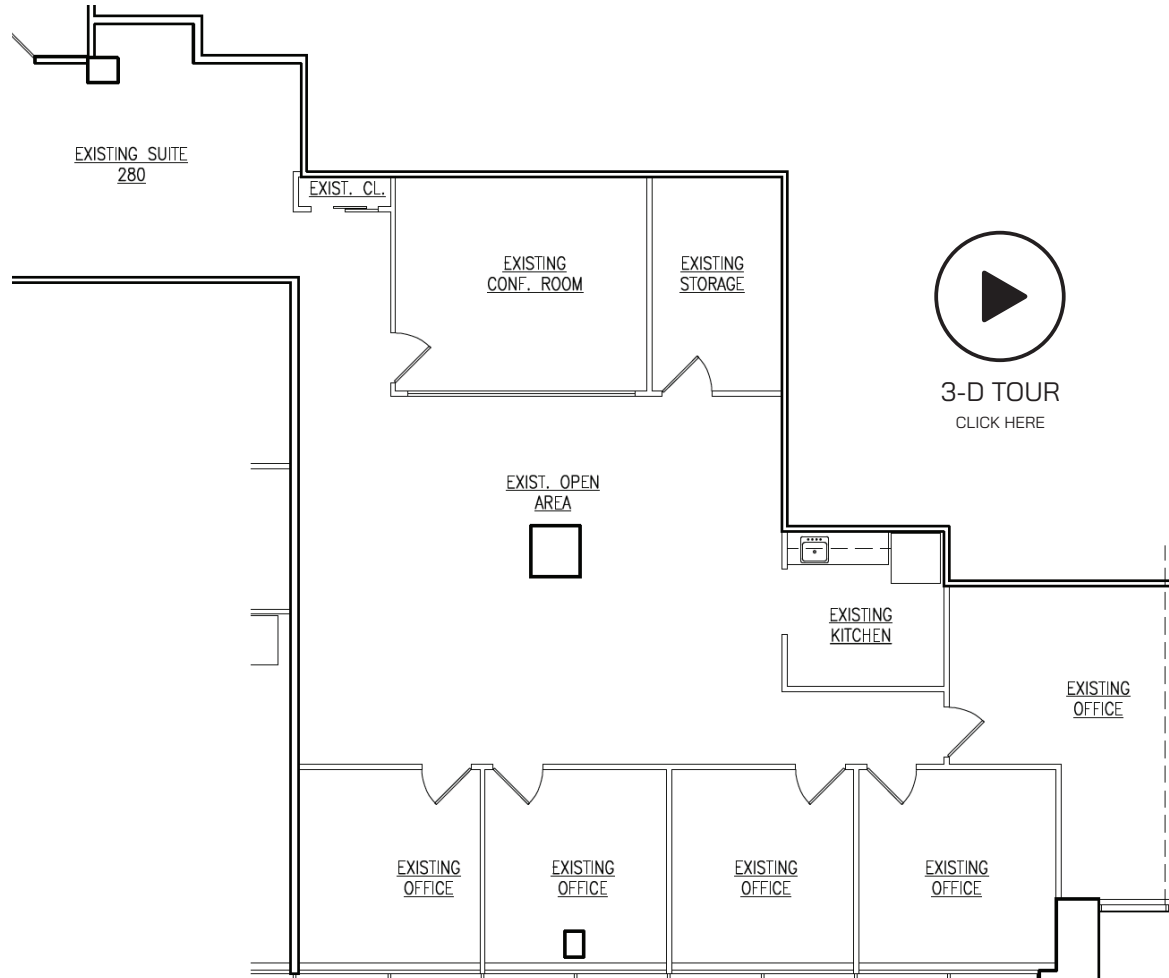

NEWMARK

REGIONAL ACCESS

Glenn Walsh
914-881-1096 | glenn.walsh@nrmk.com

Gregory Frisoli
203-531-3605 | gregory.frisoli@nrmk.com

Larry Ruggieri
914-881-1025 | larry.ruggieri@nrmk.com

NEWMARK

FLOOR PLANS

SUITE 205 4,500 RSF

3-D TOUR
[CLICK HERE](#)

FLOOR PLANS

SUITE 280 2,912 RSF

FLOOR PLANS

SUITE 340 4,993 RSF

FLOOR PLANS

SUITE 390 1,996 RSF

3-D TOUR
CLICK HERE