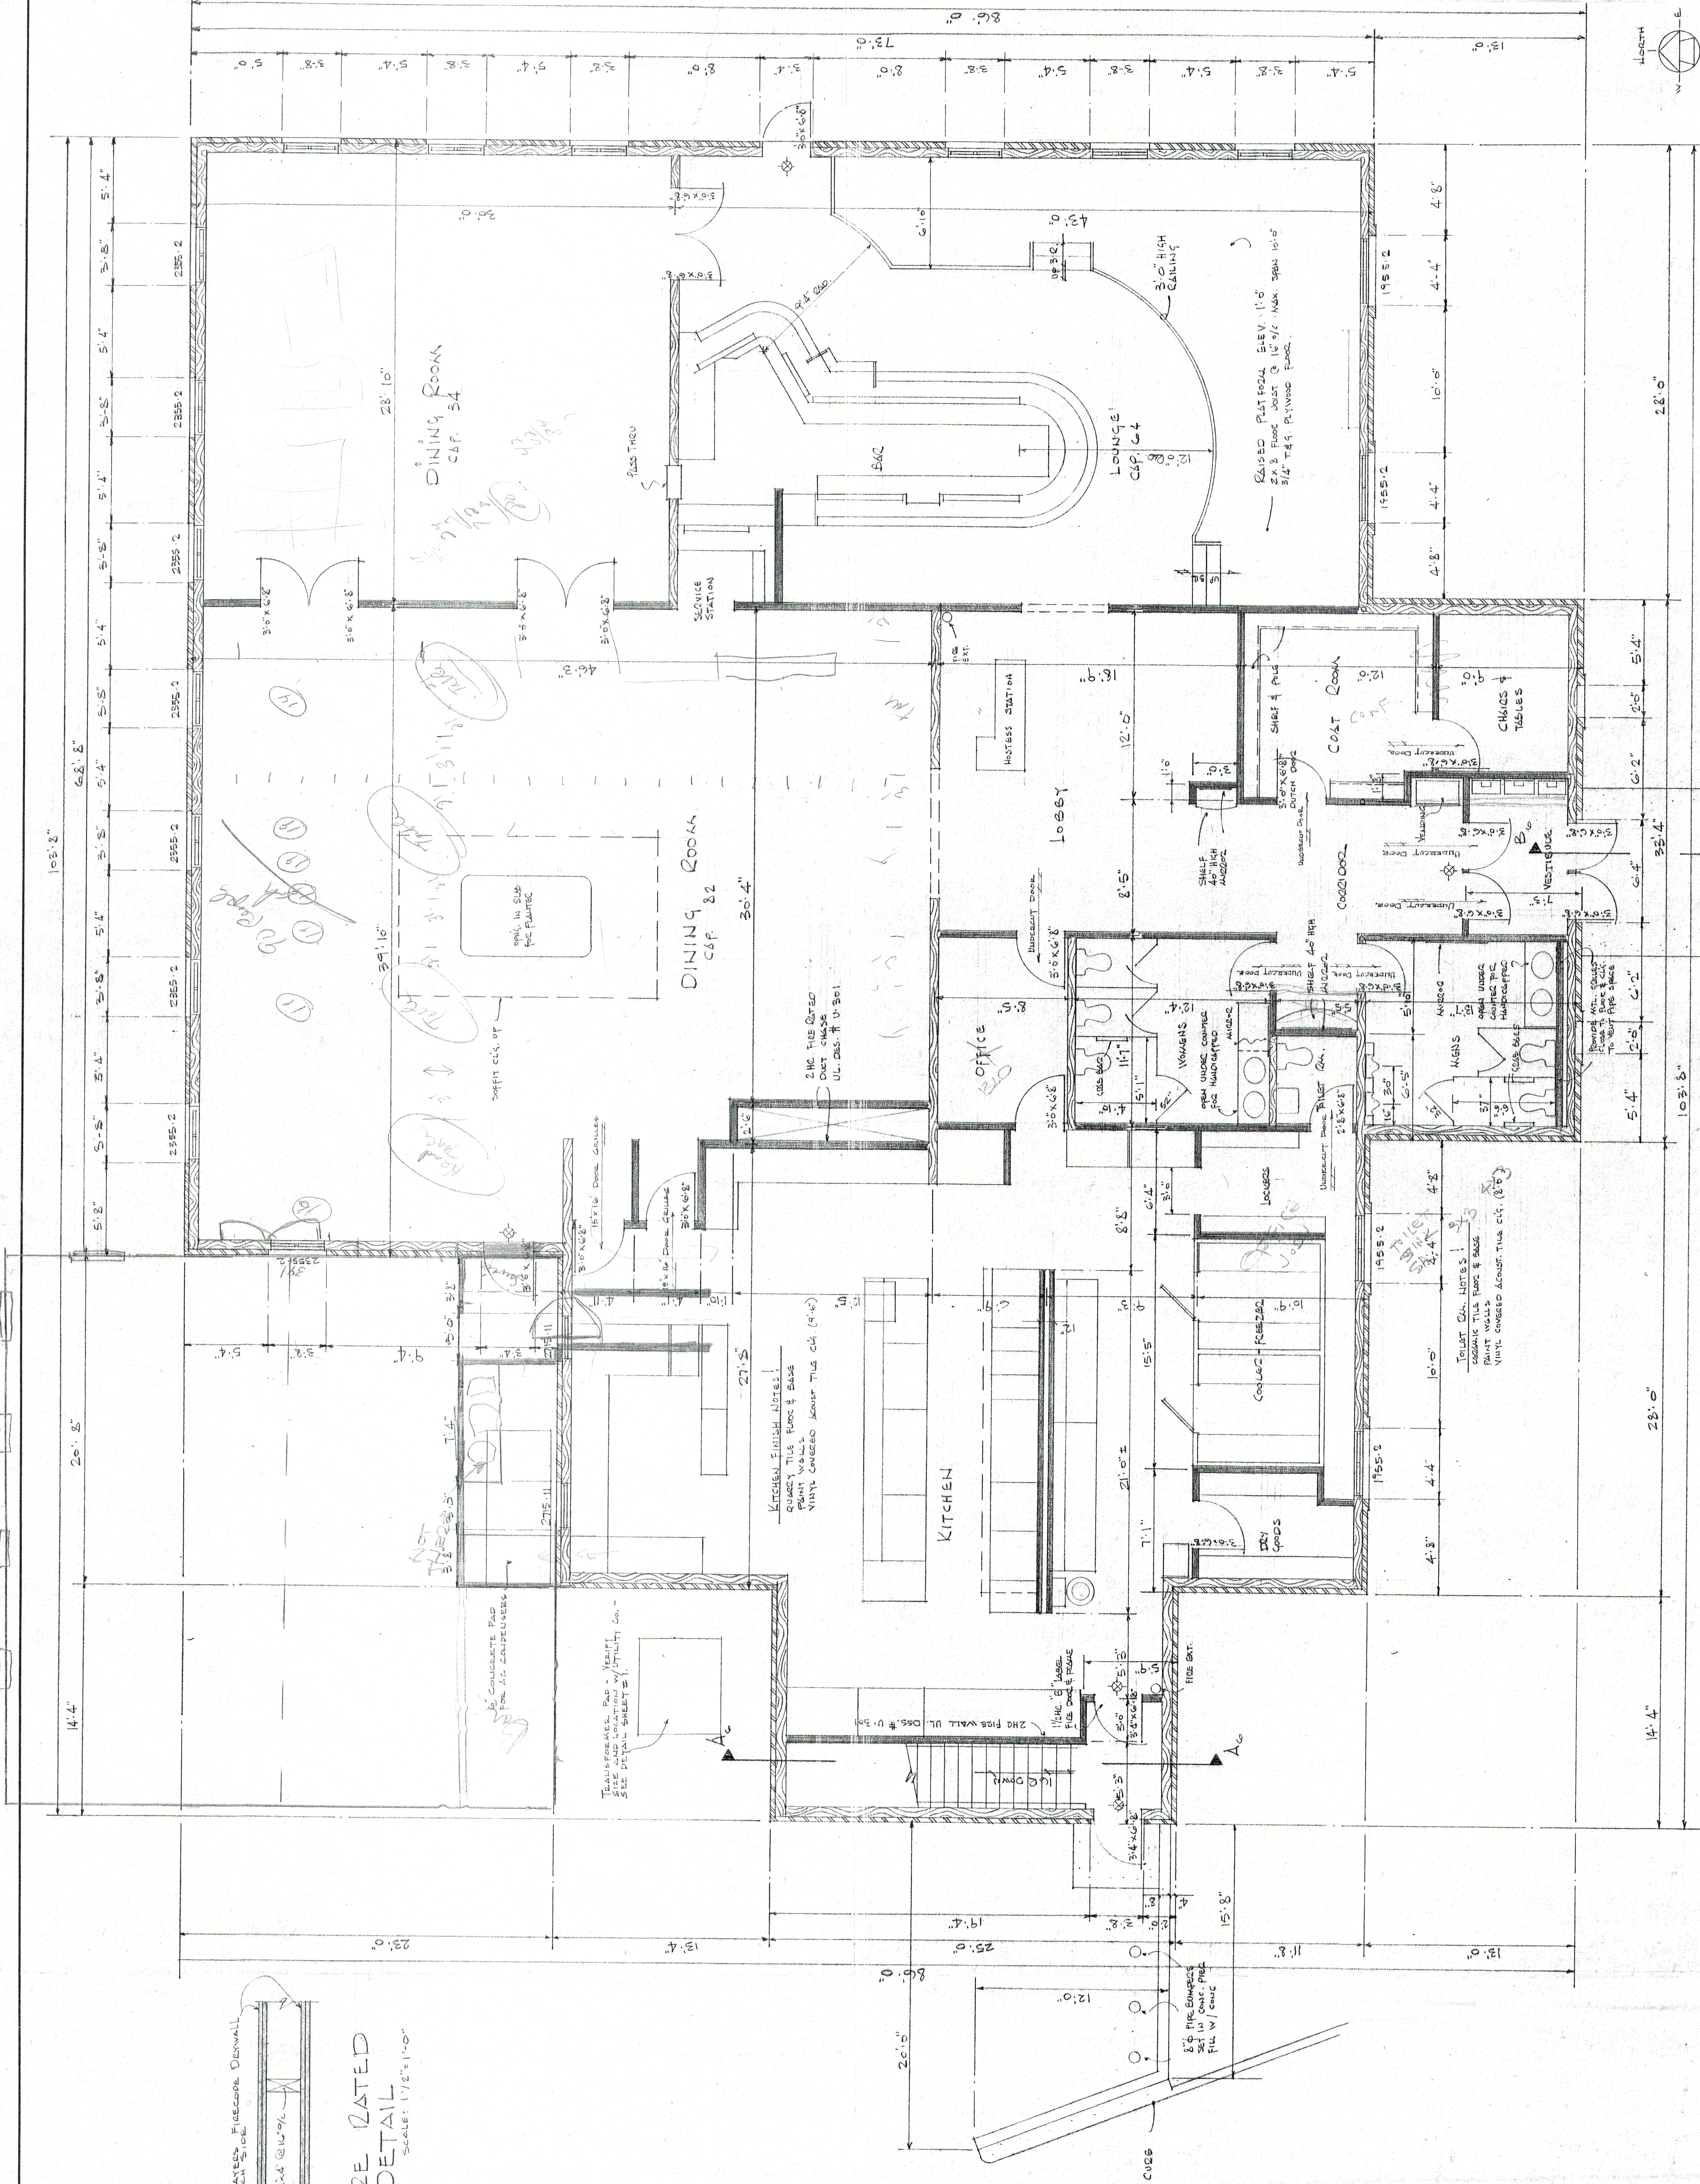

**MATERIAL SCHEDULE**

	CONCRETE
	CERAMIC TILE
	PAINT
	VINYL FLOOR
	WOOD PANELING
	GLASS
	METAL

NOTE:  
 ALL DOOR AND WINDOW SCHEDULES  
 TO BE CHECKED AGAINST  
 DRAWING NO. 100-100-100

FIRST FLOOR PLAN SCALE: 1/4" = 1'-0"