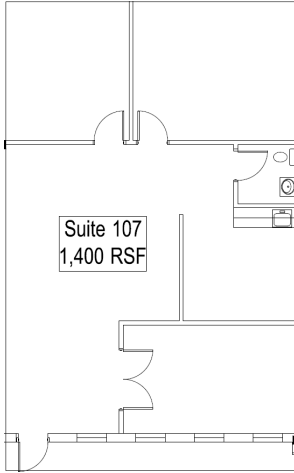

Burr Ridge Office Space For Lease

361 S. Frontage Road, Burr Ridge, IL 60527

Tad Lagestee

CEO
312.402.0737
tad@GAINcre.com