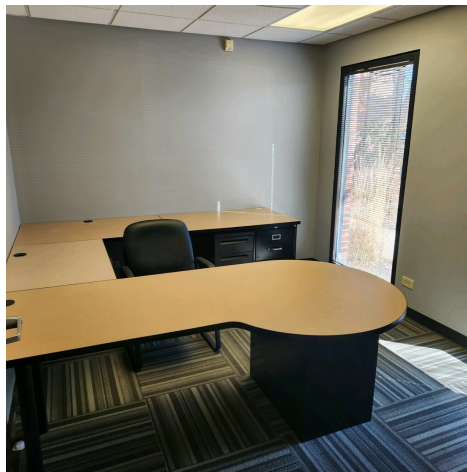

Burr Ridge Office Space For Lease

361 S. Frontage Road, Burr Ridge, IL 60527

Tad Lagestee

CEO
312.402.0737
tad@GAINcre.com