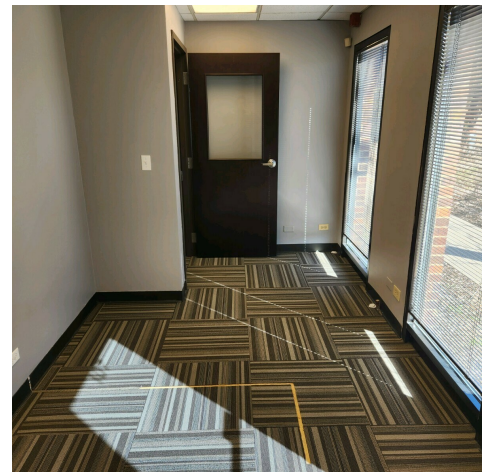

Burr Ridge Office Space For Lease

361 S. Frontage Road, Burr Ridge, IL 60527

Tad Lagestee

CEO
312.402.0737
tad@GAINcre.com