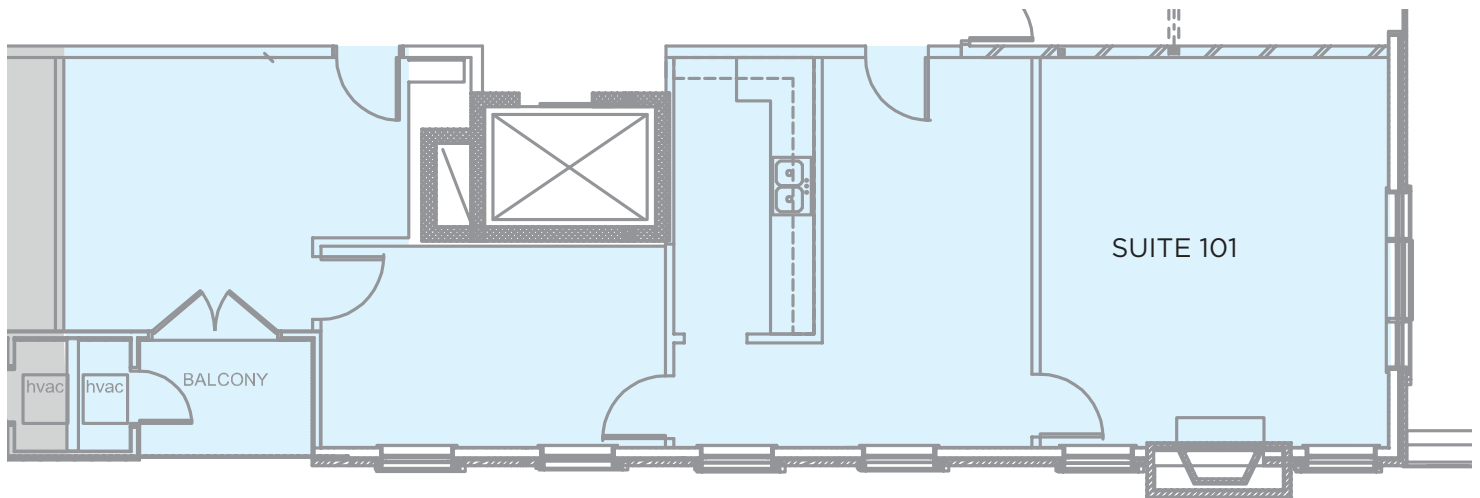

AVAILABLE SUITES

SUITE 101

1,454 SF

PREMIER DOWNTOWN FRANKLIN OFFICE SPACE FOR LEASE

131 Third Avenue North | 1,454 SF Available

Information contained herein has been obtained from the owner of the property or from other sources we deem reliable. All information should be verified prior to purchase or lease.