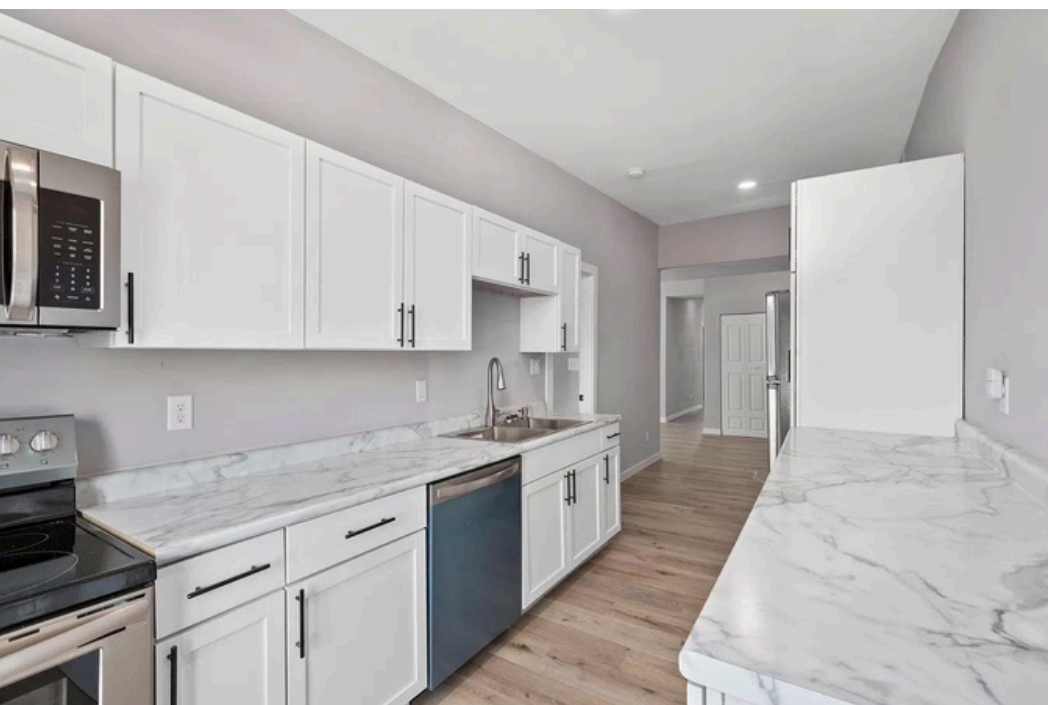

12 Unit Portfolio For Sale

5931 Maple Avenue | St. Louis | MO | 63112

3331-3335 South Jefferson Avenue | Saint Louis | MO | 63118

SVN | Infinity

8 The Pines Court, #D

St. Louis, MO

(314)878-0303

www.SVNInfinity.com