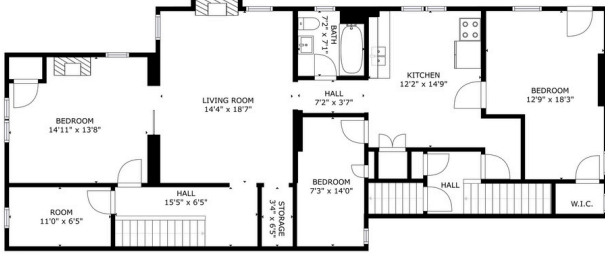

3331-3335 South Jefferson Avenue | Saint Louis | MO | 63118