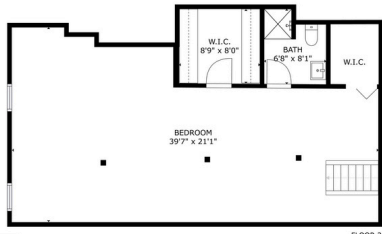

3331-3335 South Jefferson Avenue | Saint Louis | MO | 63118