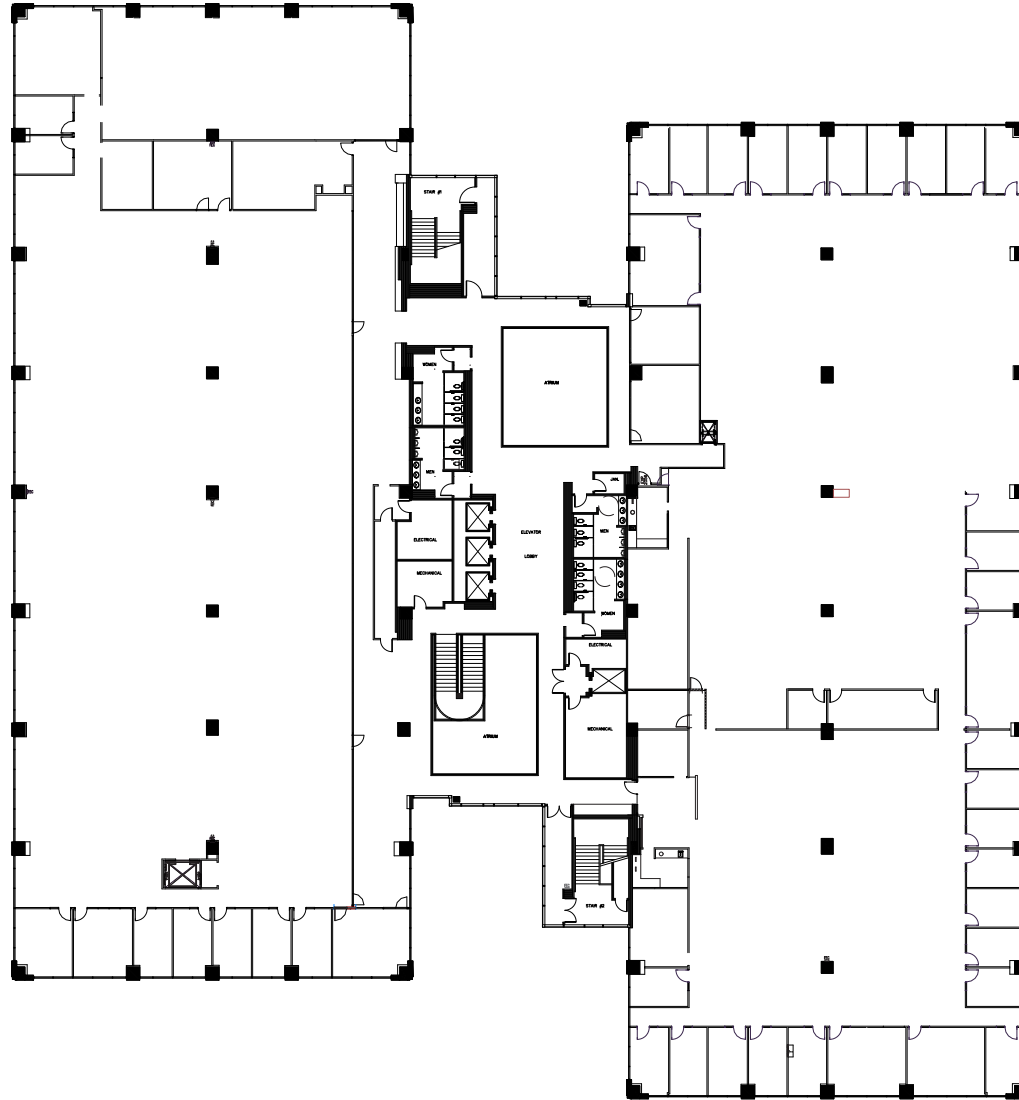

6655 MacArthur

IRVING, TEXAS

2nd Floor

57,363 RSF

North

Matt Schendle

Vice Chair
972-663-9634
Matt.Schendle@cushwake.com

Mary Frances Burnette

Associate
817-682-7330
MaryFrances.Burnette@cushwake.com