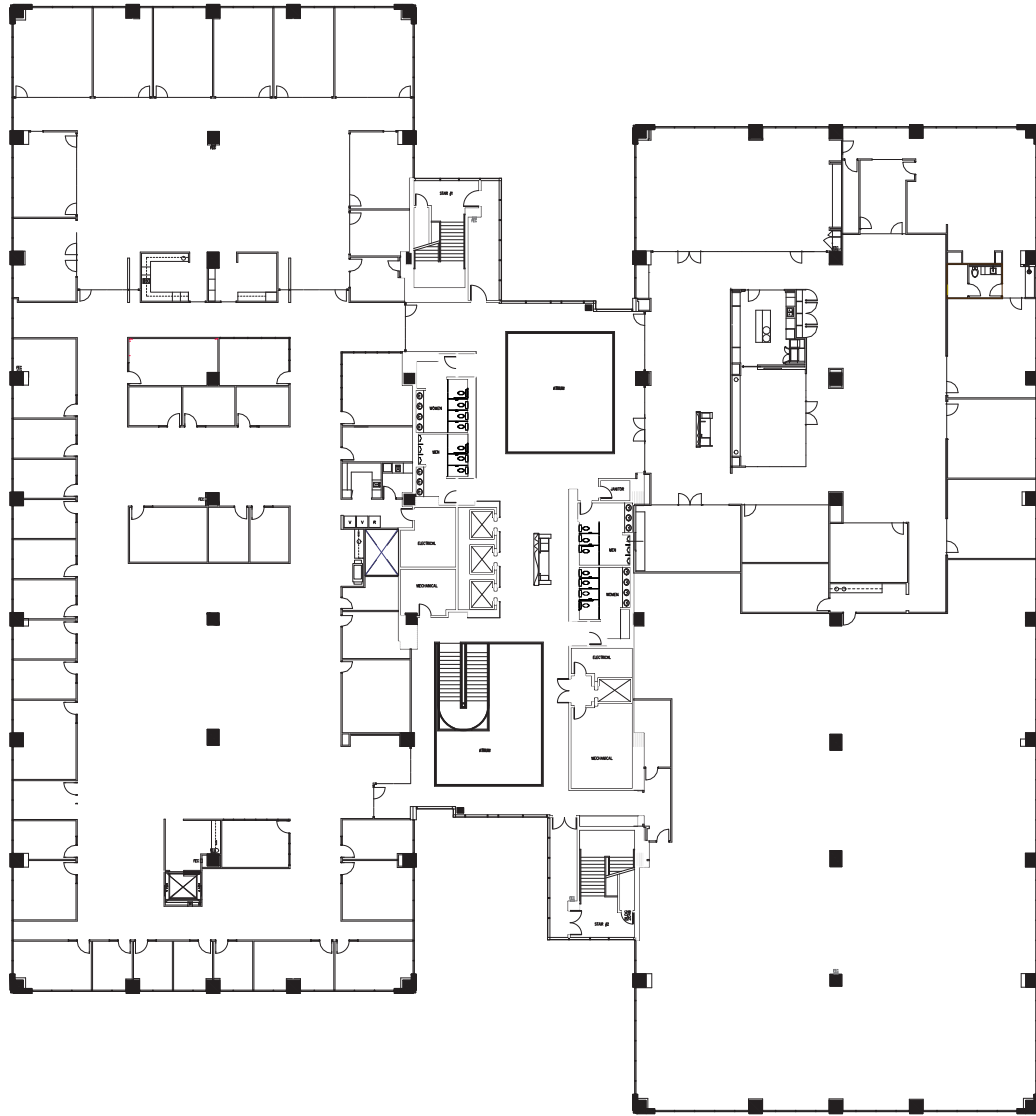

6655 MacArthur

IRVING, TEXAS

3rd Floor

57,363 RSF

North

Matt Schendle

Vice Chair

972-663-9634

Matt.Schendle@cushwake.com

Mary Frances Burnette

Associate

817-682-7330

MaryFrances.Burnette@cushwake.com