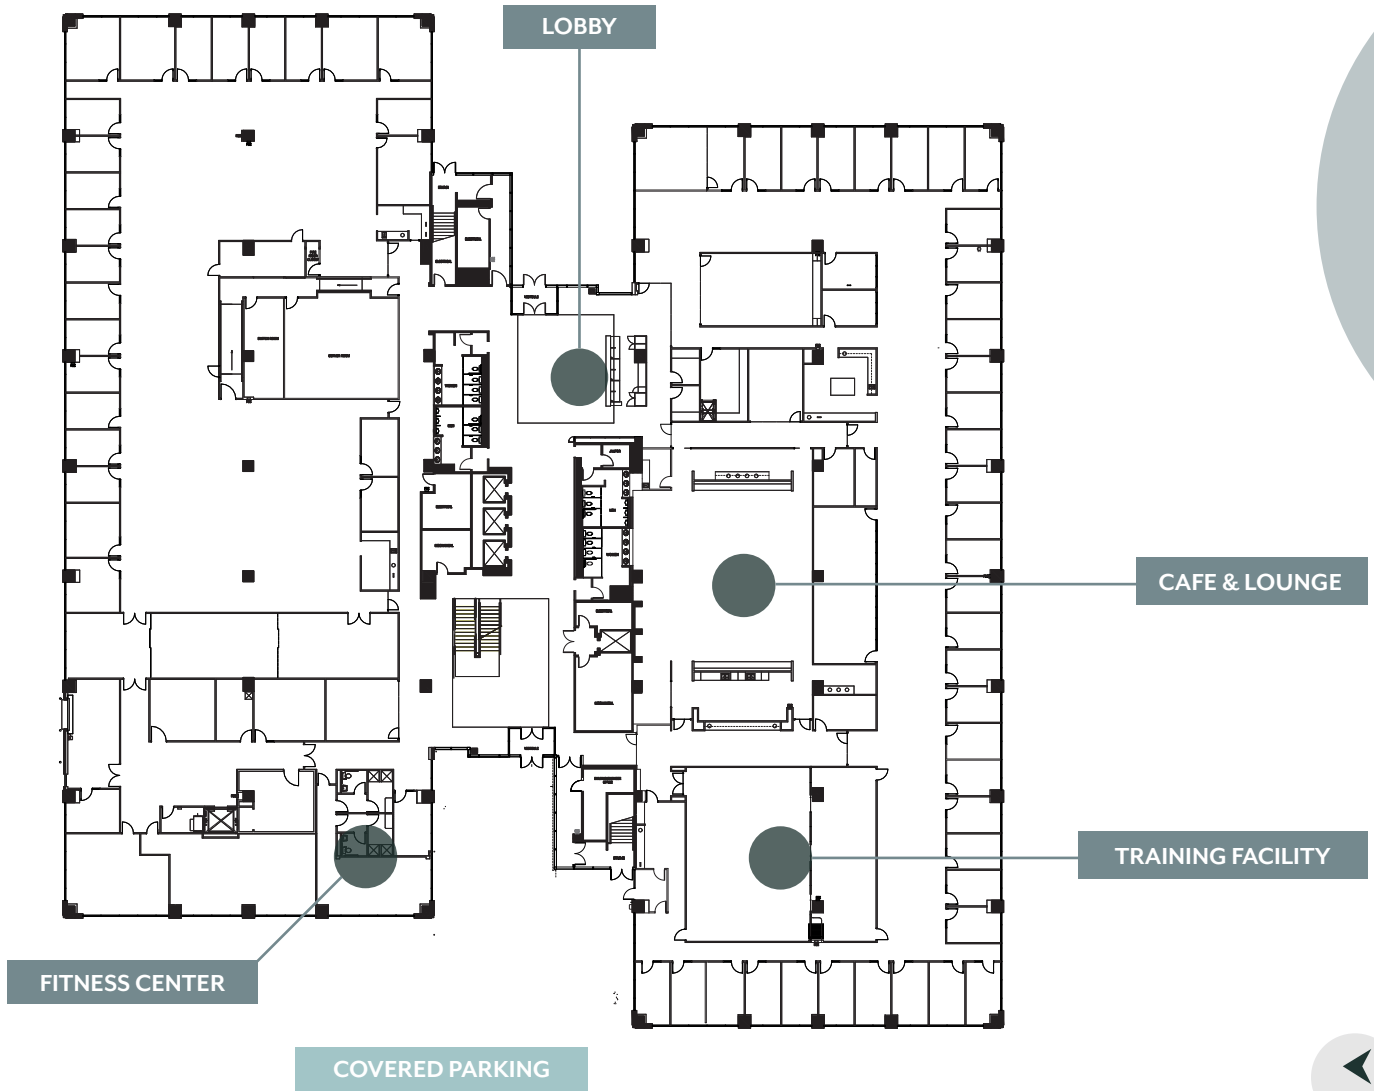

6655 MacArthur

IRVING, TEXAS

1st Floor

57,363 RSF

Matt Schendle
Vice Chair
972-663-9634
Matt.Schendle@cushwake.com

Mary Frances Burnette
Associate
817-682-7330
MaryFrances.Burnette@cushwake.com