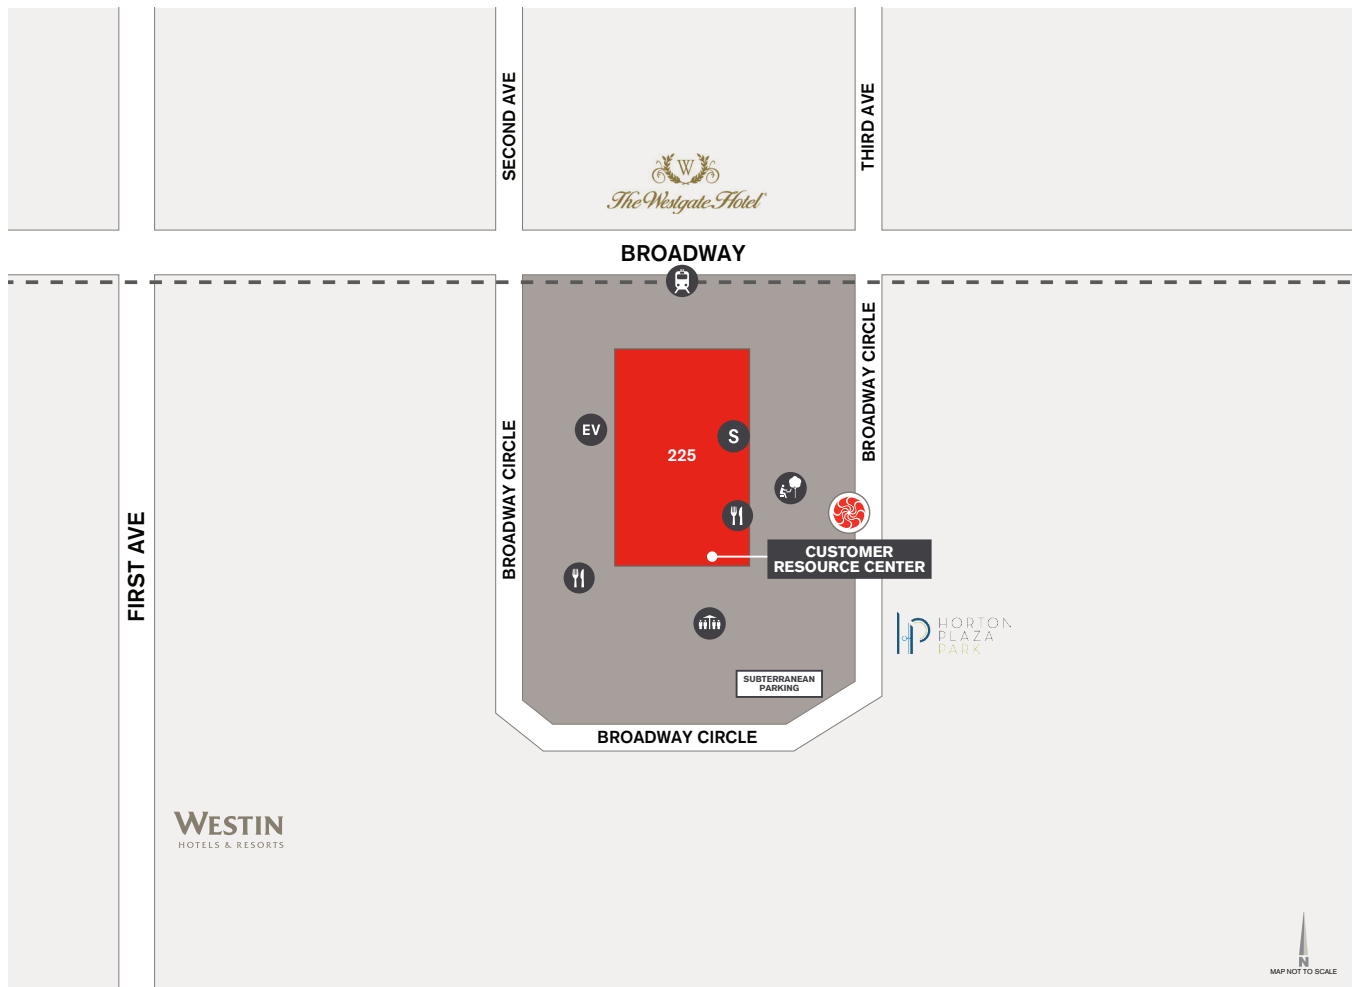

AMENITIES

225 BROADWAY, SAN DIEGO, CA 92101

Café or Restaurant

EV Charging

Event Plaza

Outdoor Workspace

Security

Transit Station