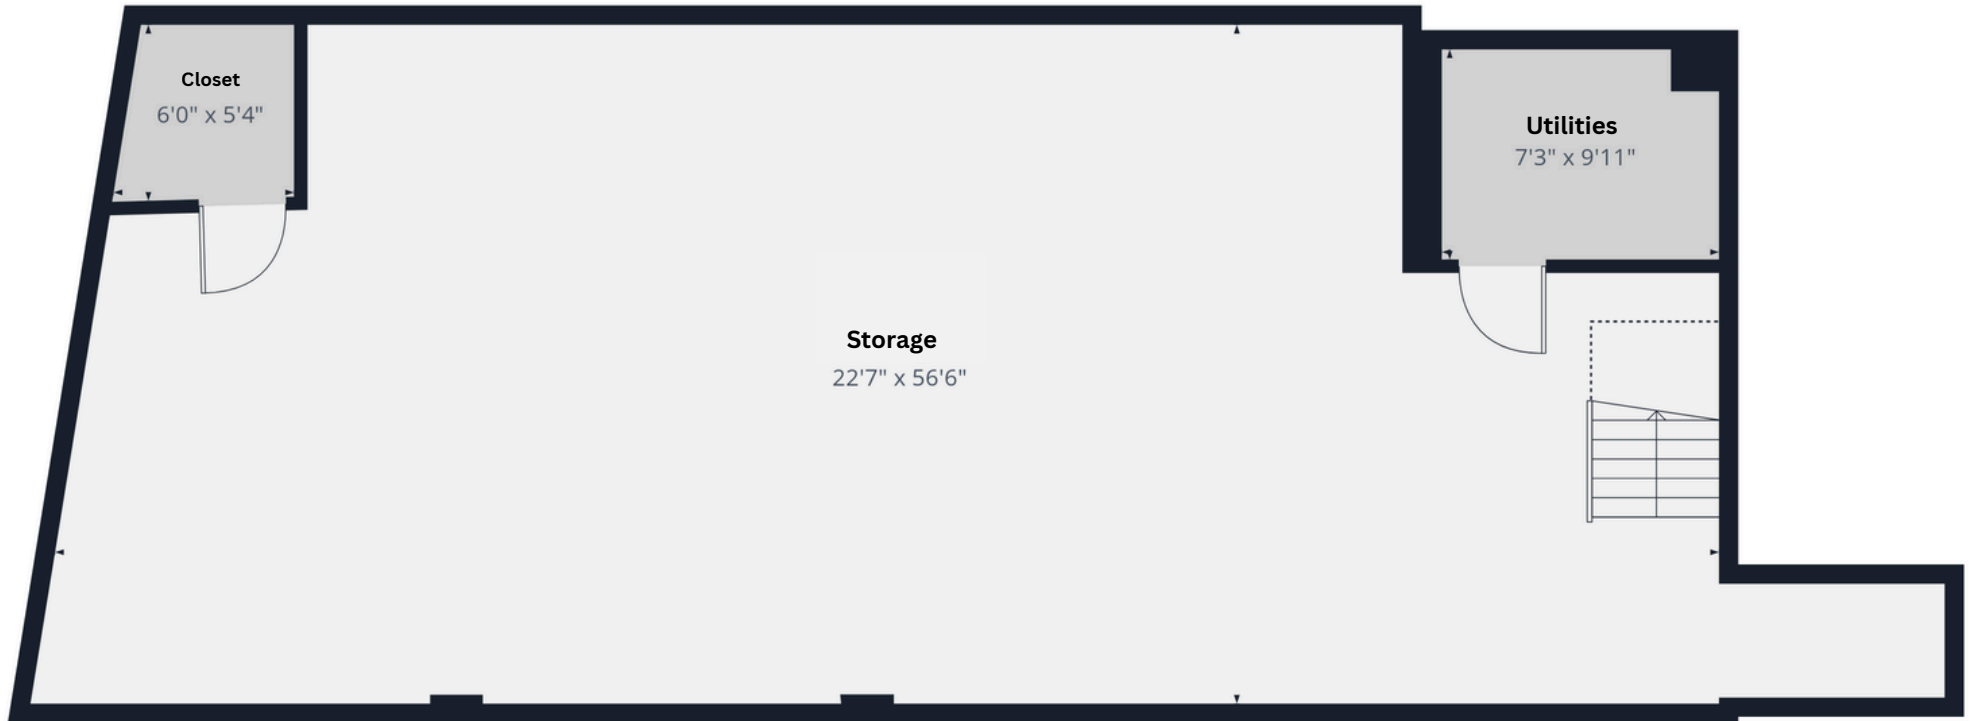

415 W Wisconsin Ave - Main Level Floor Plan

This floor plan is provided for illustrative purposes only. Seller and Seller's Broker make no representation of accuracy of the diagram or the measurements identified.

415 W Wisconsin Ave - Lower Level Floor Plan

This floor plan is provided for illustrative purposes only. Seller and Seller's Broker make no representation of accuracy of the diagram or the measurements identified.