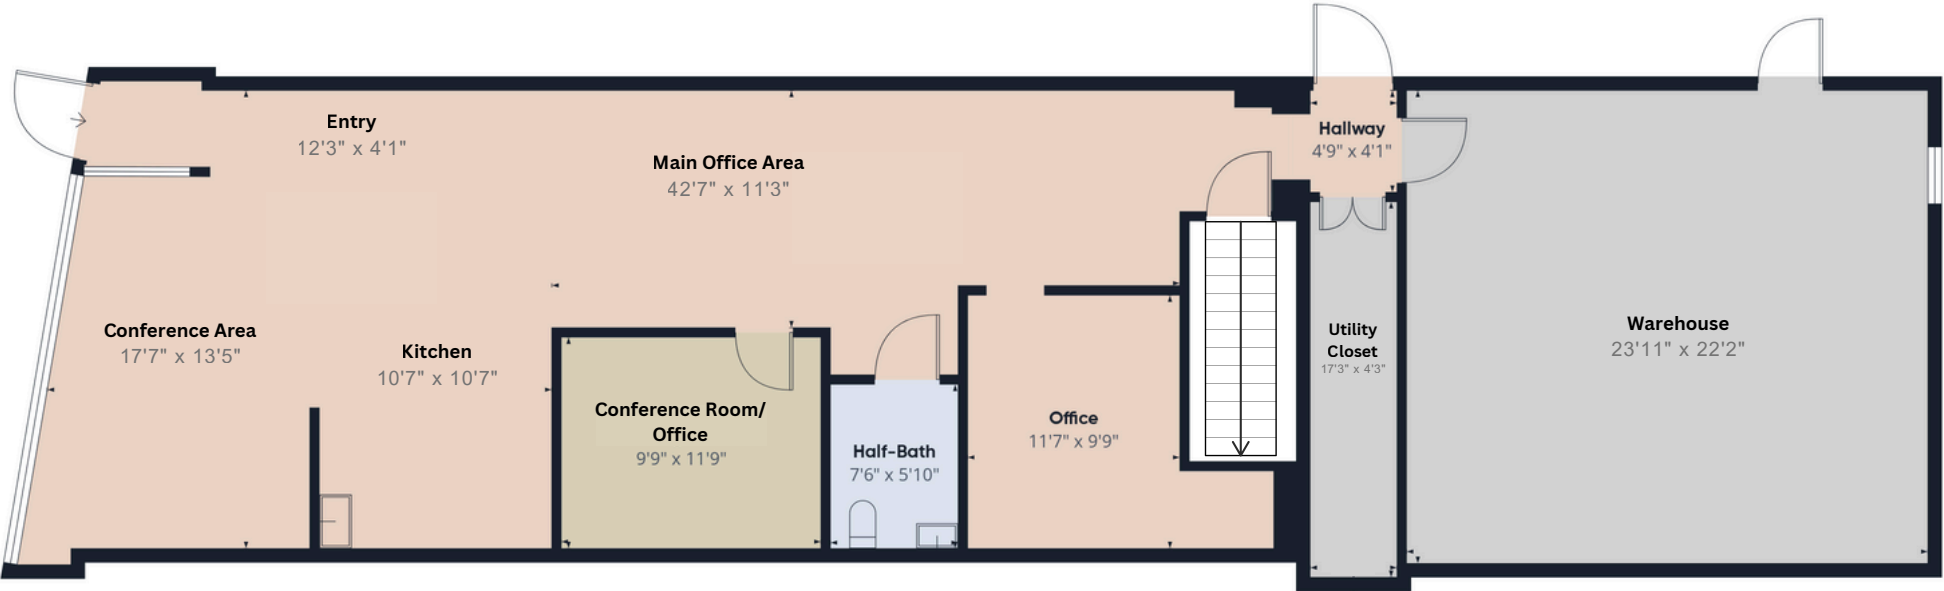

415 W Wisconsin Ave - Main Level Floor Plan

This floor plan is provided for illustrative purposes only. Seller and Seller's Broker make no representation of accuracy of the diagram or the measurements identified.

415 W Wisconsin Ave - Lower Level Floor Plan

This floor plan is provided for illustrative purposes only. Seller and Seller's Broker make no representation of accuracy of the diagram or the measurements identified.