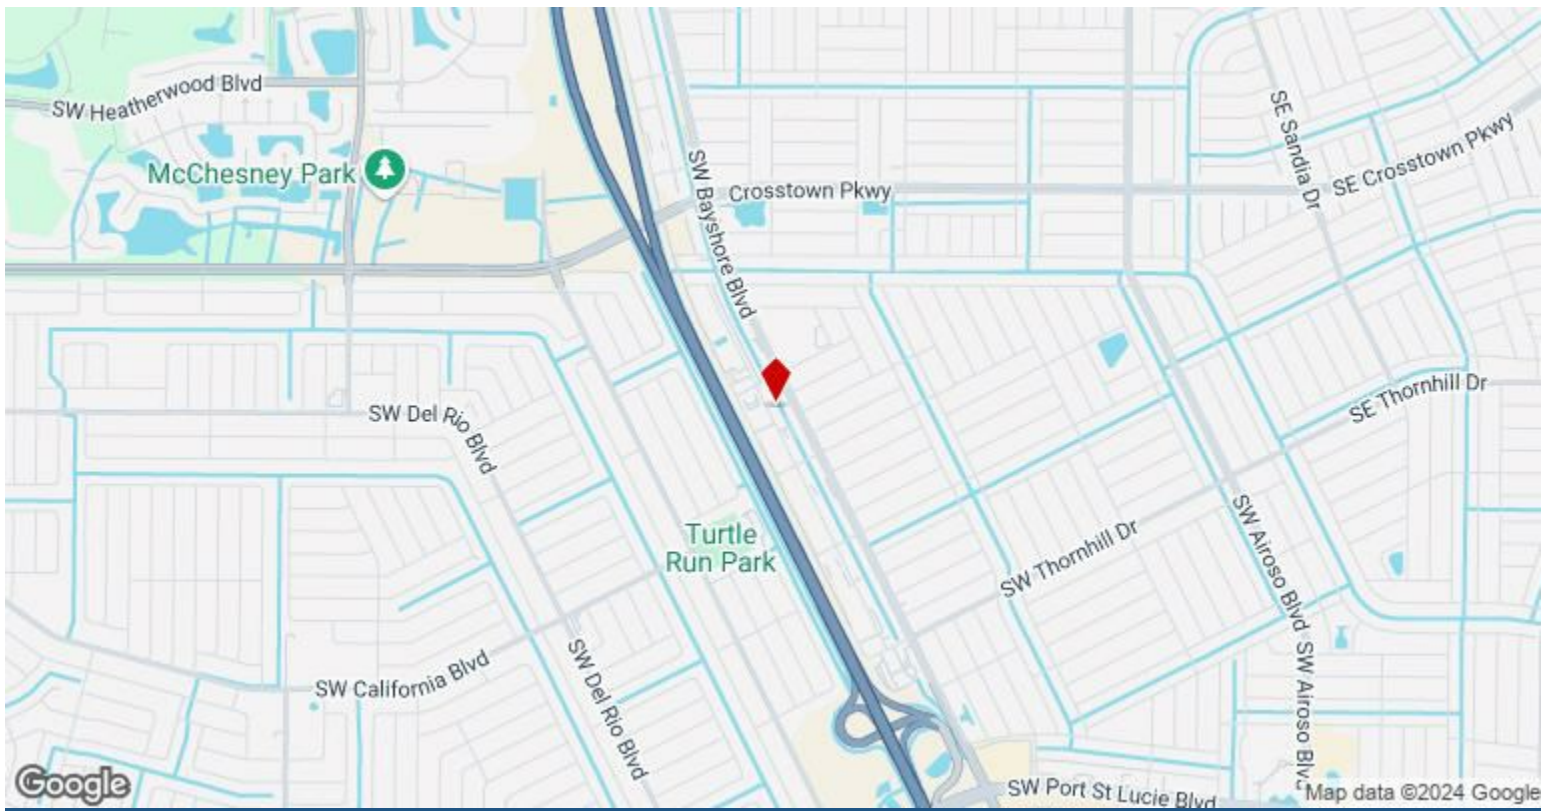

1733 SW Biltmore St, Port Saint Lucie, FL 34984