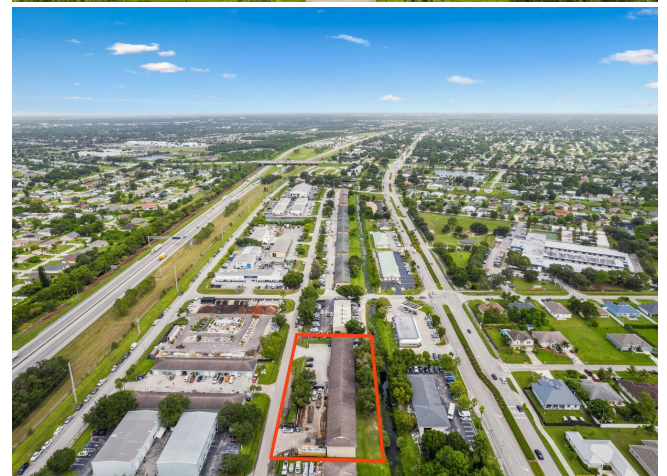

\$3,300,000

Fully Leased and Positioned for Growth! Exceptional opportunity to acquire a 12,000 sqft CBS Light Industrial Duplex in the thriving city of Port St. Lucie! Conveniently located just minutes from major highways: Florida Turnpike, I-95, US1, and the Crosstown Parkway, ensuring excellent accessibility for logistics and distribution. Key Features Include: Fully renovated in 2013, offering modern facilities and strong structural integrity. Priced below replacement cost, making this an incredible value. Fully leased to high-quality tenants, providing immediate cash flow. Versatile for both long-term investors or potential owner-users looking for a strategic location. Flexible parking lots can double as yard space, ideal for operational flexibility. Permitted well on site, offering potential for specialized manufacturing or other uses. Seller Financing may be possible!

- Strong concrete construction throughout!
- Great central location!
- Easy access to the Turnpike, I-95, and US1

Price:	\$3,300,000
Property Type:	Industrial
Property Subtype:	Warehouse
Building Class:	C
Sale Type:	Investment
Lot Size:	0.92 AC
Rentable Building Area:	12,000 SF
Rentable Building Area:	12,000 SF
No. Stories:	1
Year Built:	1988/2013
Tenancy:	Multiple
Parking Ratio:	2.08/1,000 SF
Clear Ceiling Height:	16 FT
No. Dock-High Doors/Loading:	5
Zoning Description:	Light Industrial