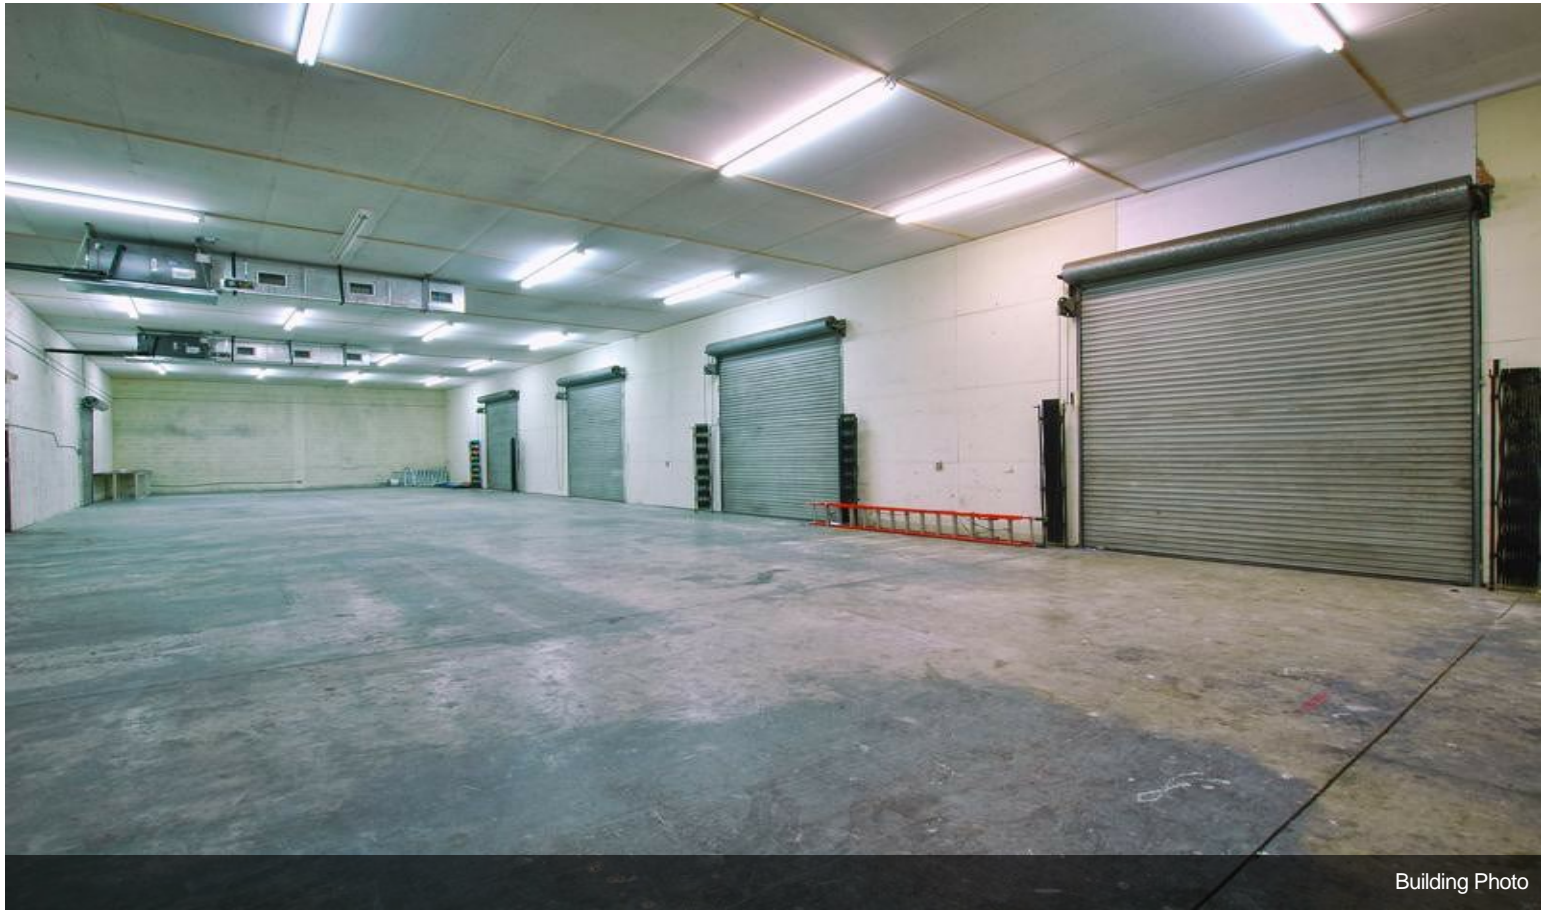

Building Photo

Property Photos

Building Photo