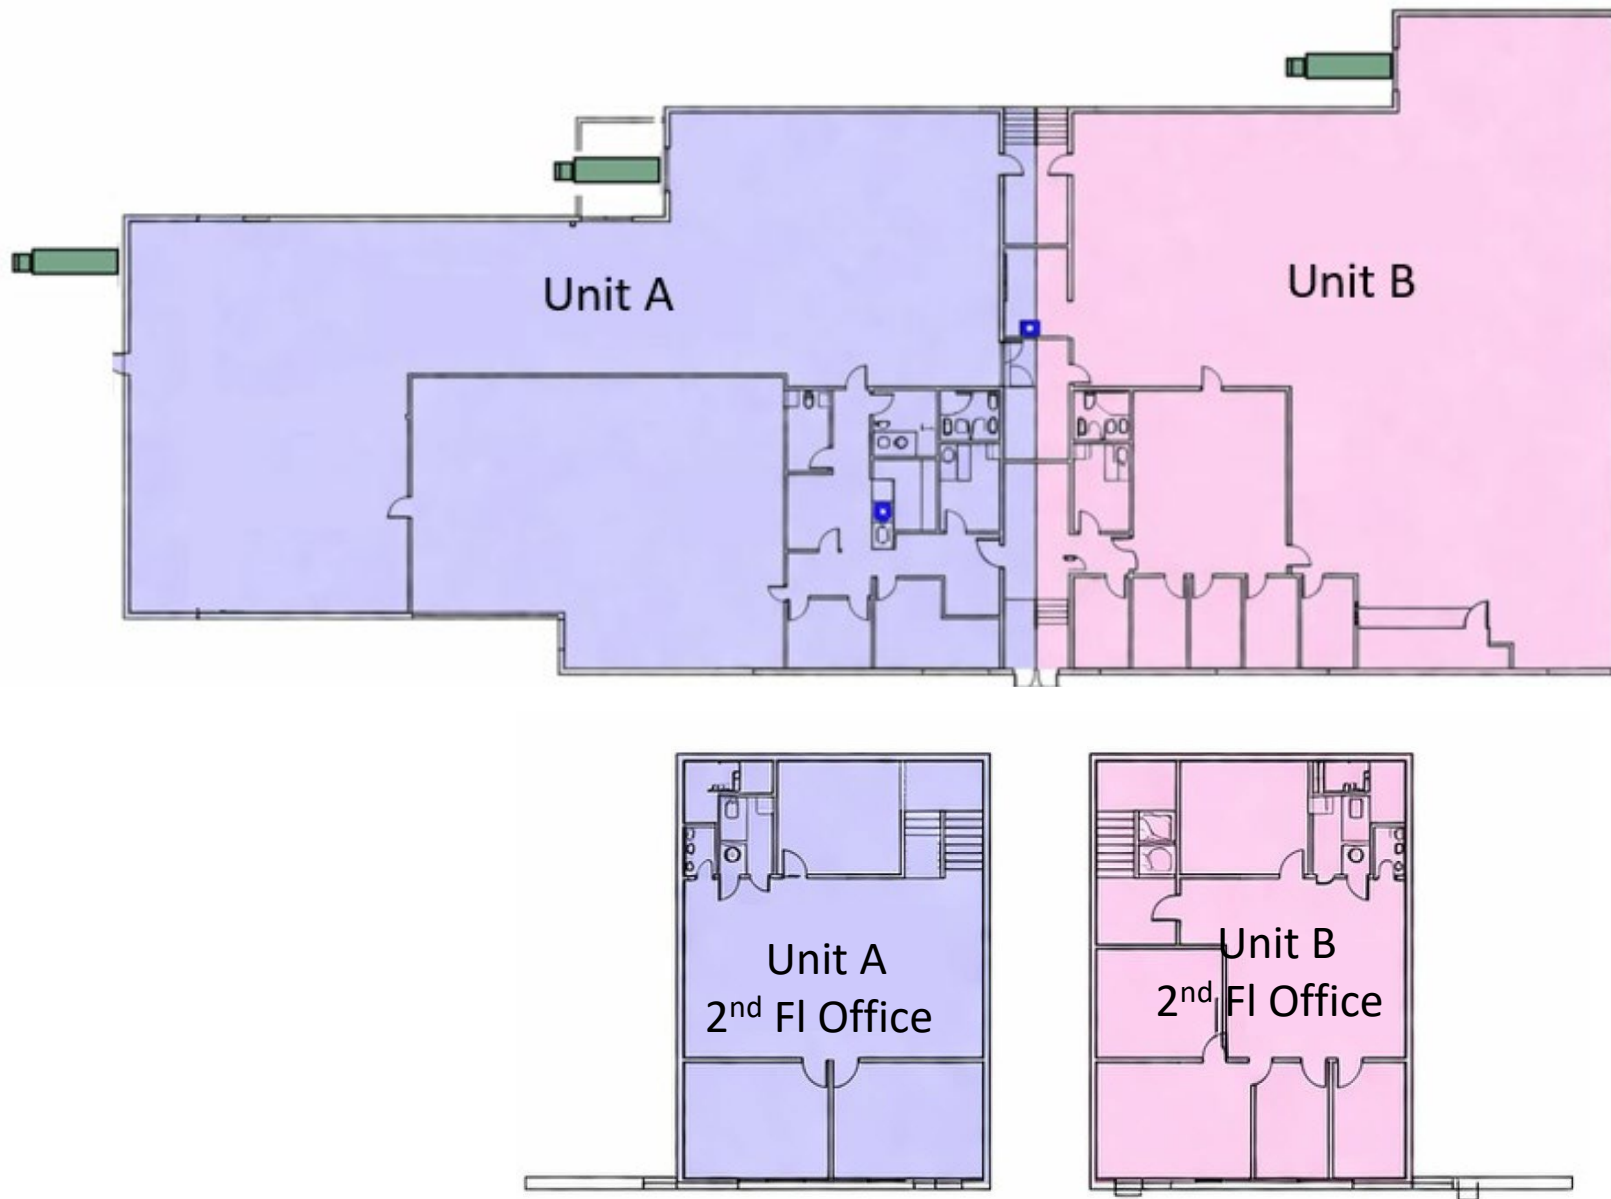

4-6 Just Road

Fairfield, NJ 07004

FOR LEASE
INDUSTRIAL