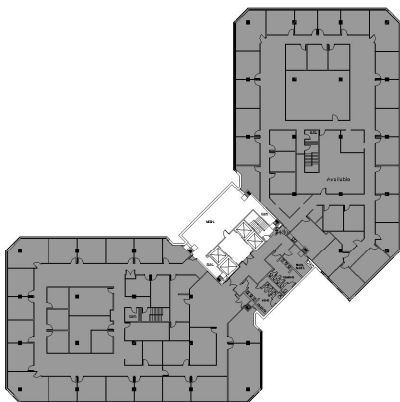

Space available from
12,529 SF to 23,770 SF

BUILDING KEY
NO SCALE

517-903-EYDE (3933)