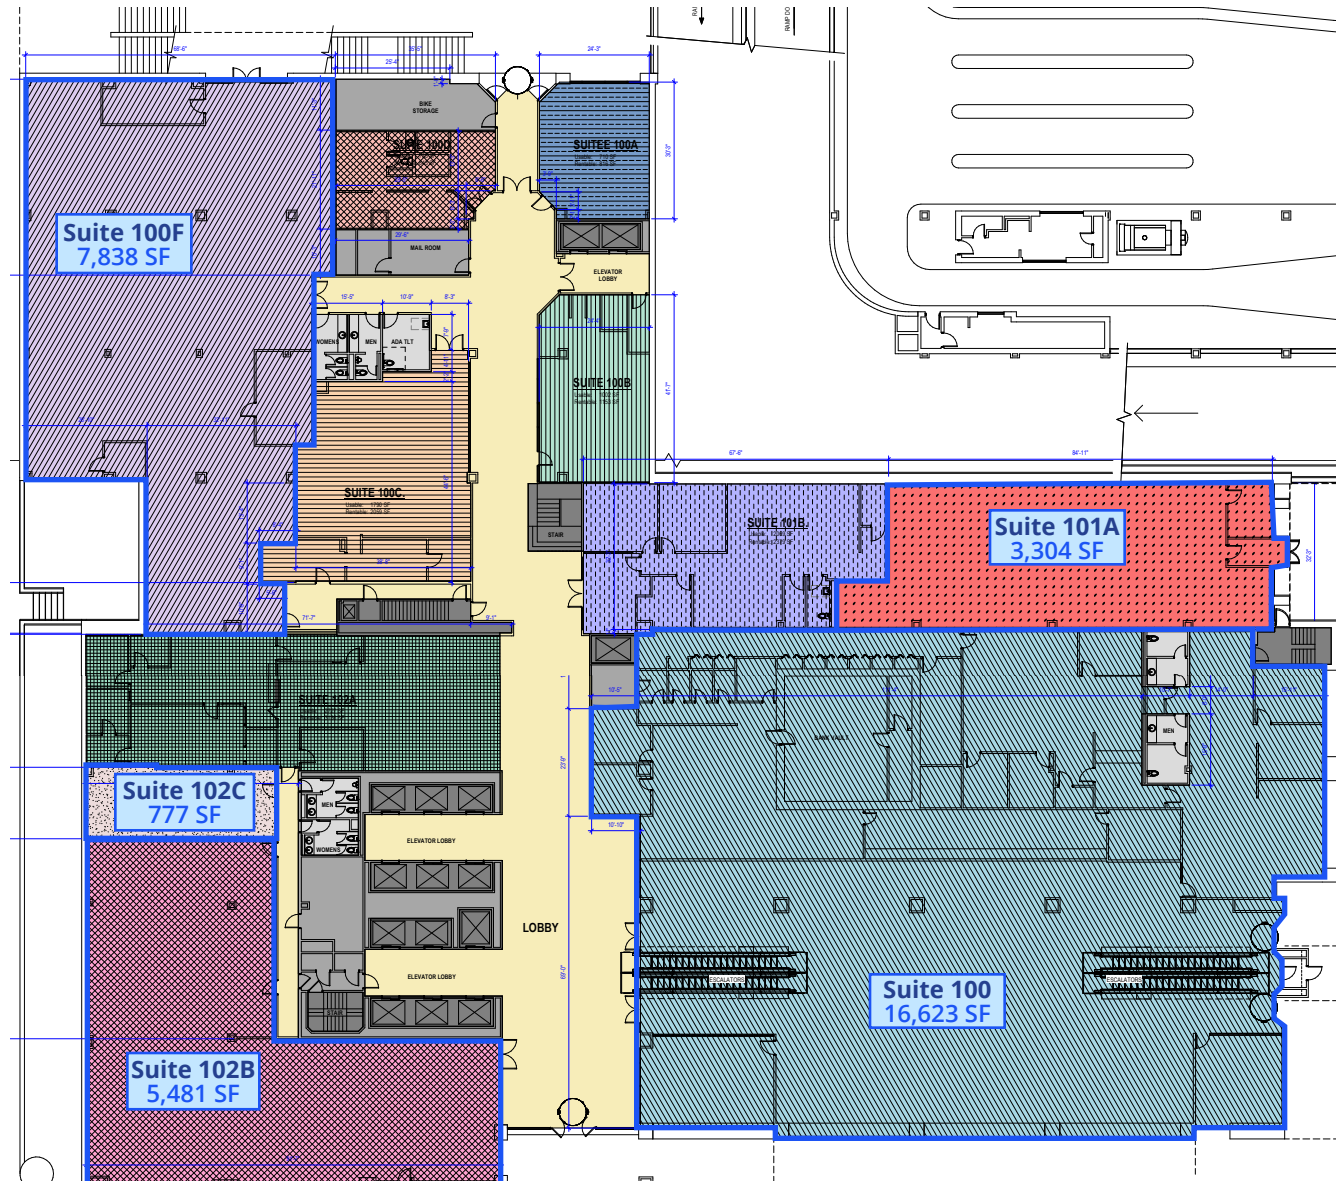

1st Floor

• 777 - 16,623 SF

SUITE	SIZE

CONTACT US

Clark Irwin, CCIM, SIOR
+1 501 978 6588
clark.irwin@ar.colliers.com

Colliers | Arkansas
1 Allied Drive, Suite 1500
Little Rock, AR 72202
P: +1 501 372 6161
F: +1 501 372 0671