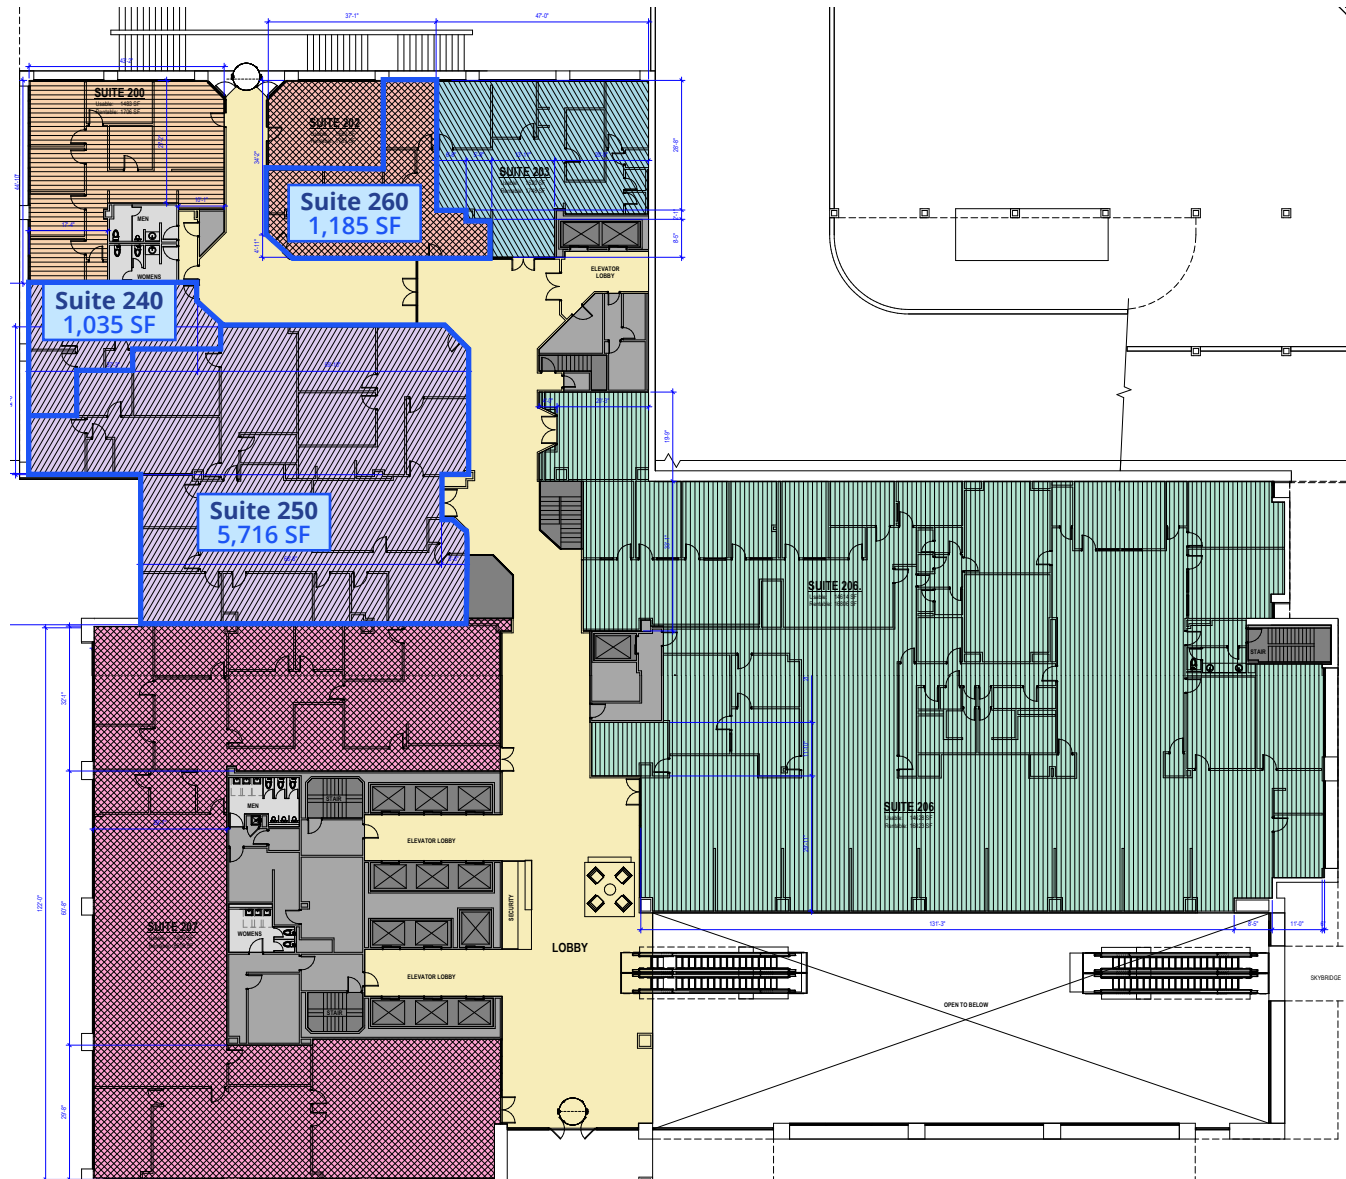

2nd Floor

- 1,035 - 5,716 SF

SUITE	SIZE

CONTACT US

Clark Irwin, CCIM, SIOR
+1 501 978 6588
clark.irwin@ar.colliers.com

Colliers | Arkansas
1 Allied Drive, Suite 1500
Little Rock, AR 72202
P: +1 501 372 6161
F: +1 501 372 0671