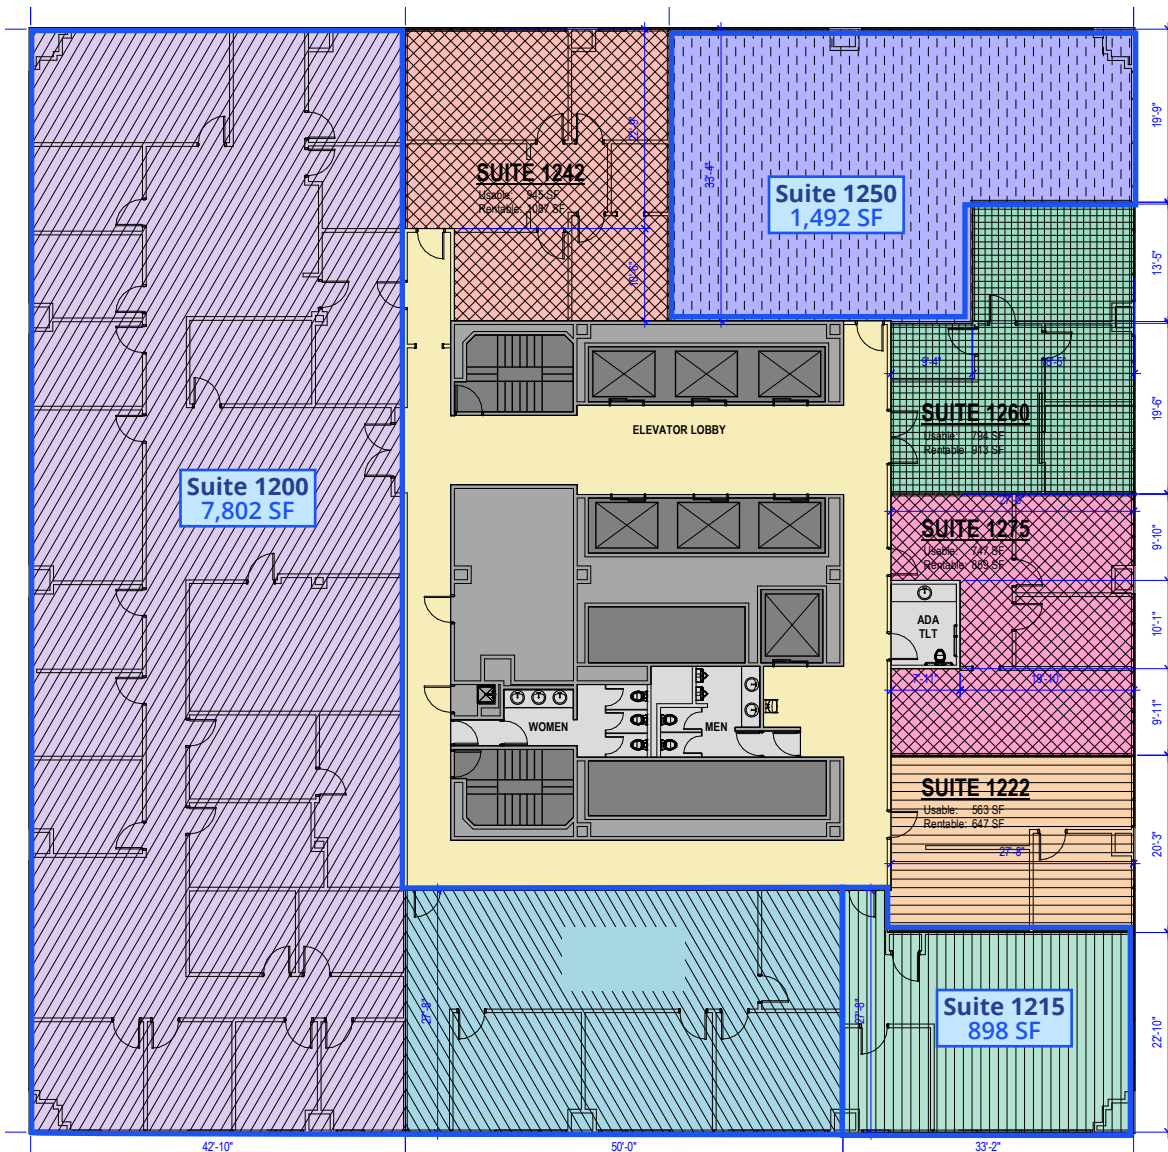

12th Floor

- 898 - 7,802 SF

SUITE	SIZE

CONTACT US

Clark Irwin, CCIM, SIOR
+1 501 978 6588
clark.irwin@ar.colliers.com

Colliers | Arkansas
1 Allied Drive, Suite 1500
Little Rock, AR 72202
P: +1 501 372 6161
F: +1 501 372 0671