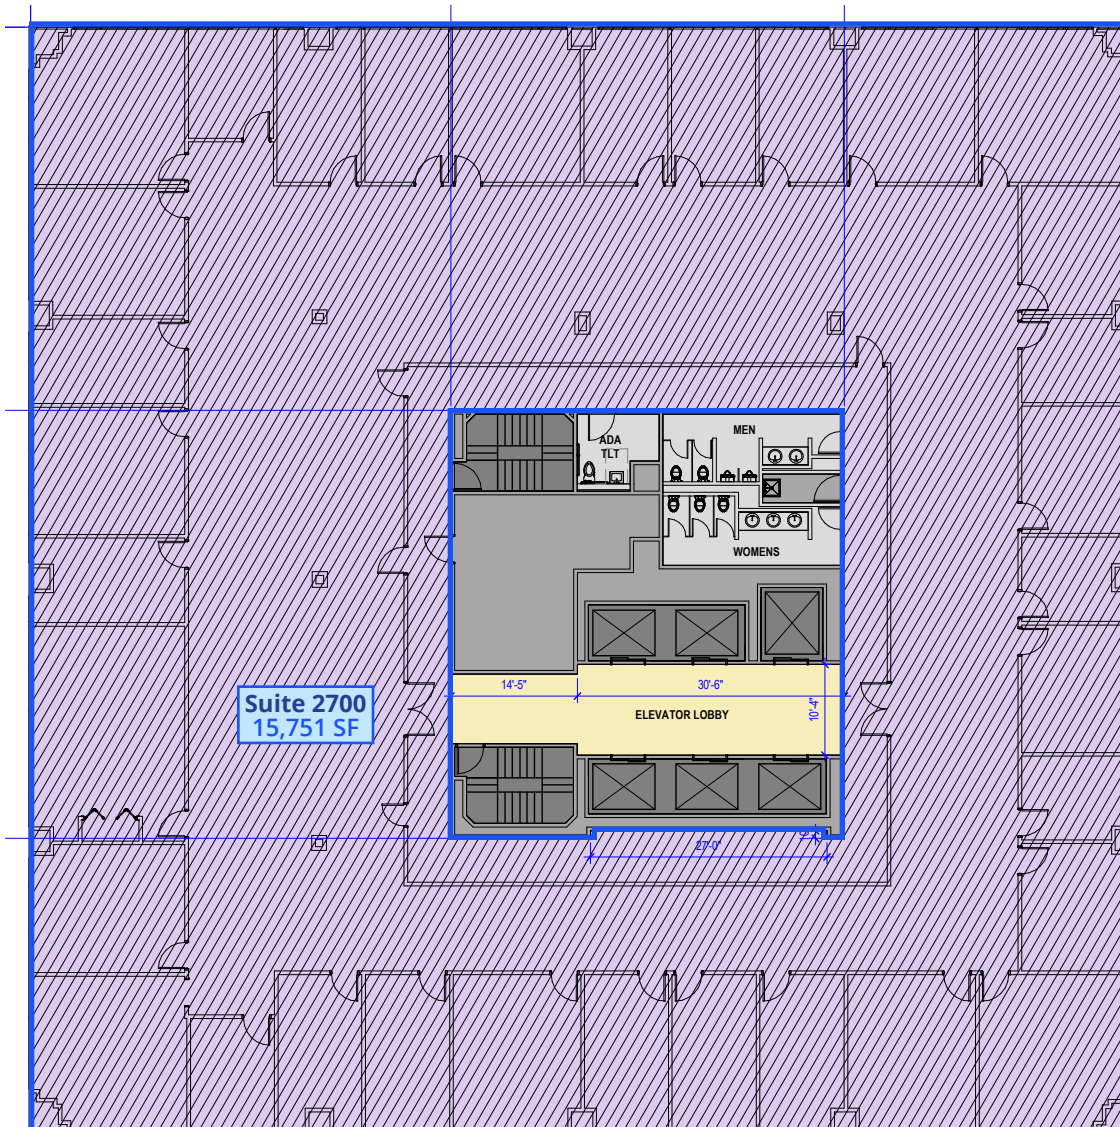

27th Floor

• 15,751 SF

SUITE	SIZE

CONTACT US

Clark Irwin, CCIM, SIOR
+1 501 978 6588
clark.irwin@ar.colliers.com

Colliers | Arkansas
1 Allied Drive, Suite 1500
Little Rock, AR 72202
P: +1 501 372 6161
F: +1 501 372 0671