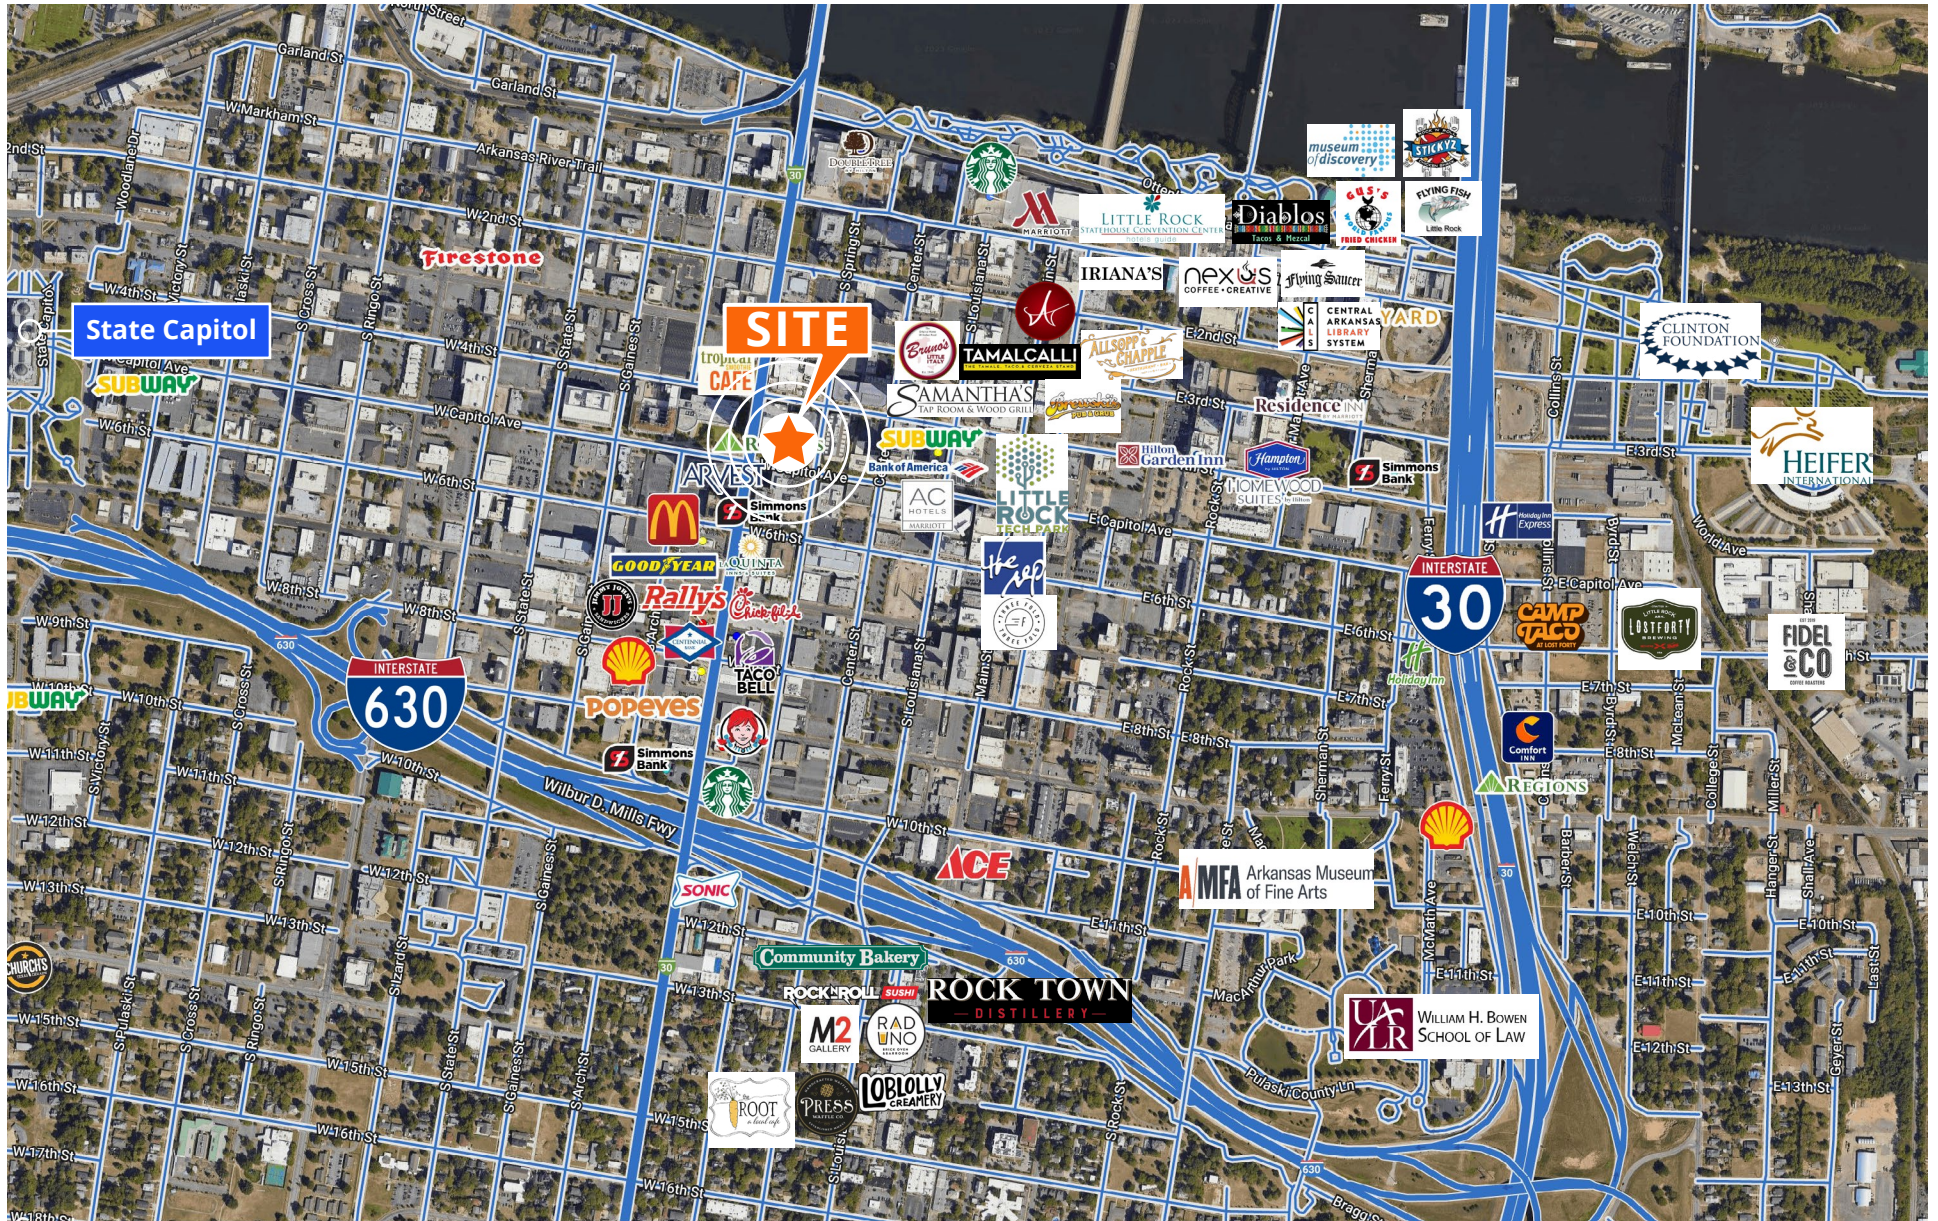

Property aerial