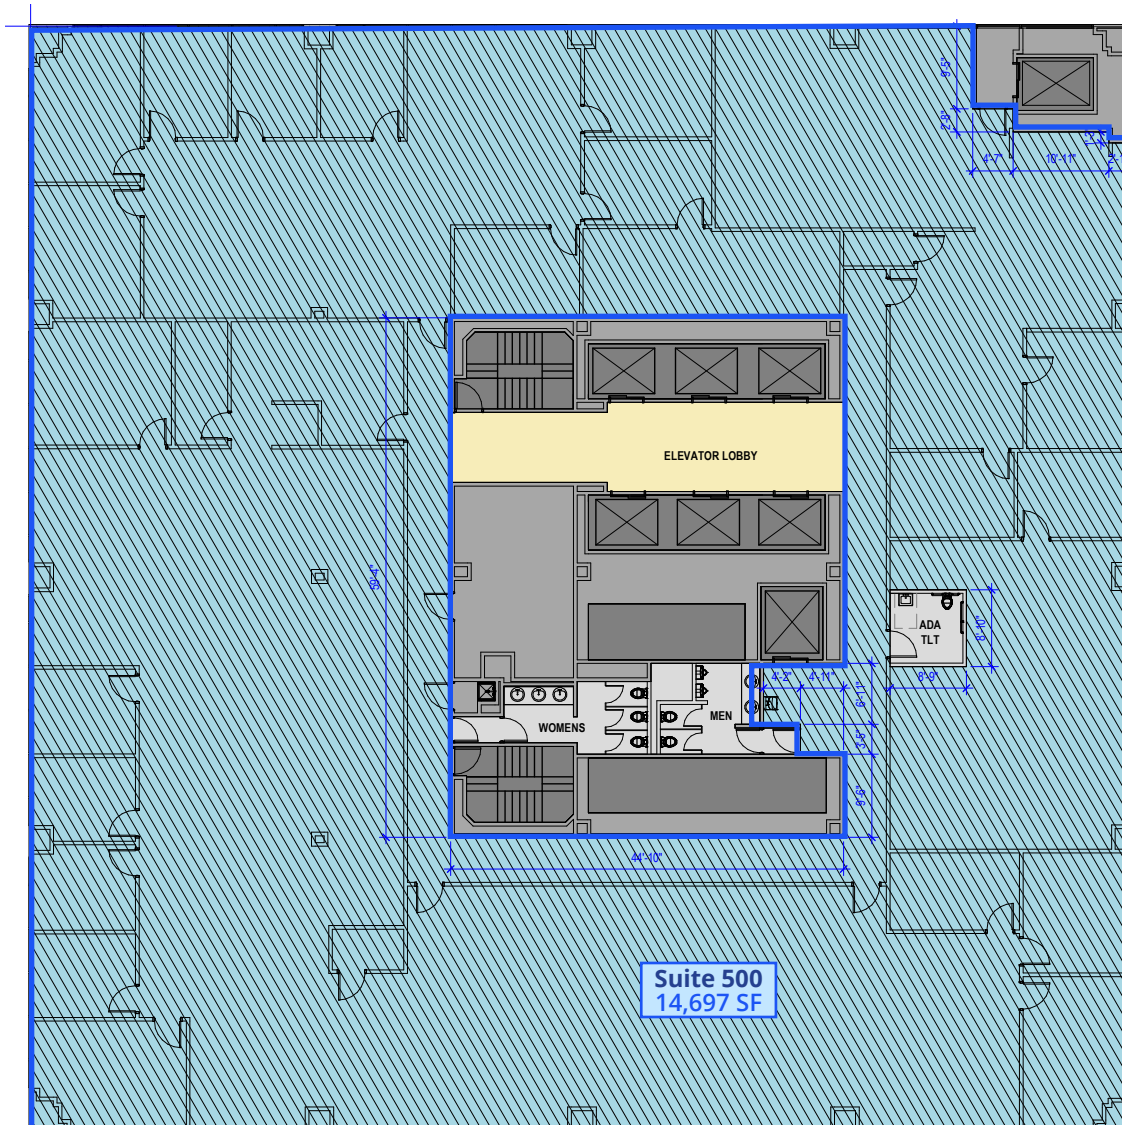

5th Floor

• 14,697 SF

SUITE	SIZE

CONTACT US

Clark Irwin, CCIM, SIOR
+1 501 978 6588
clark.irwin@ar.colliers.com

Colliers | Arkansas
1 Allied Drive, Suite 1500
Little Rock, AR 72202
P: +1 501 372 6161
F: +1 501 372 0671