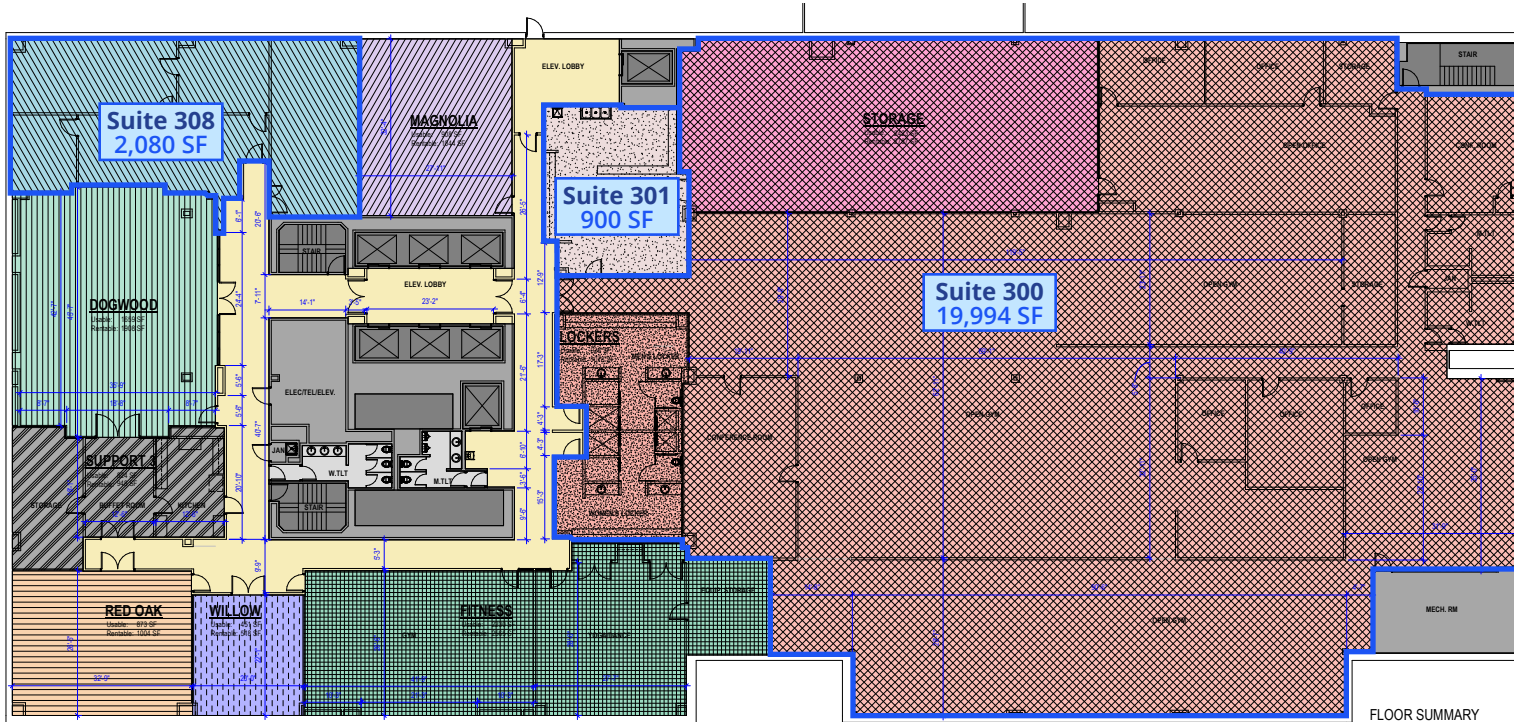

3rd Floor

- 900 - 19,994 SF

SUITE	SIZE