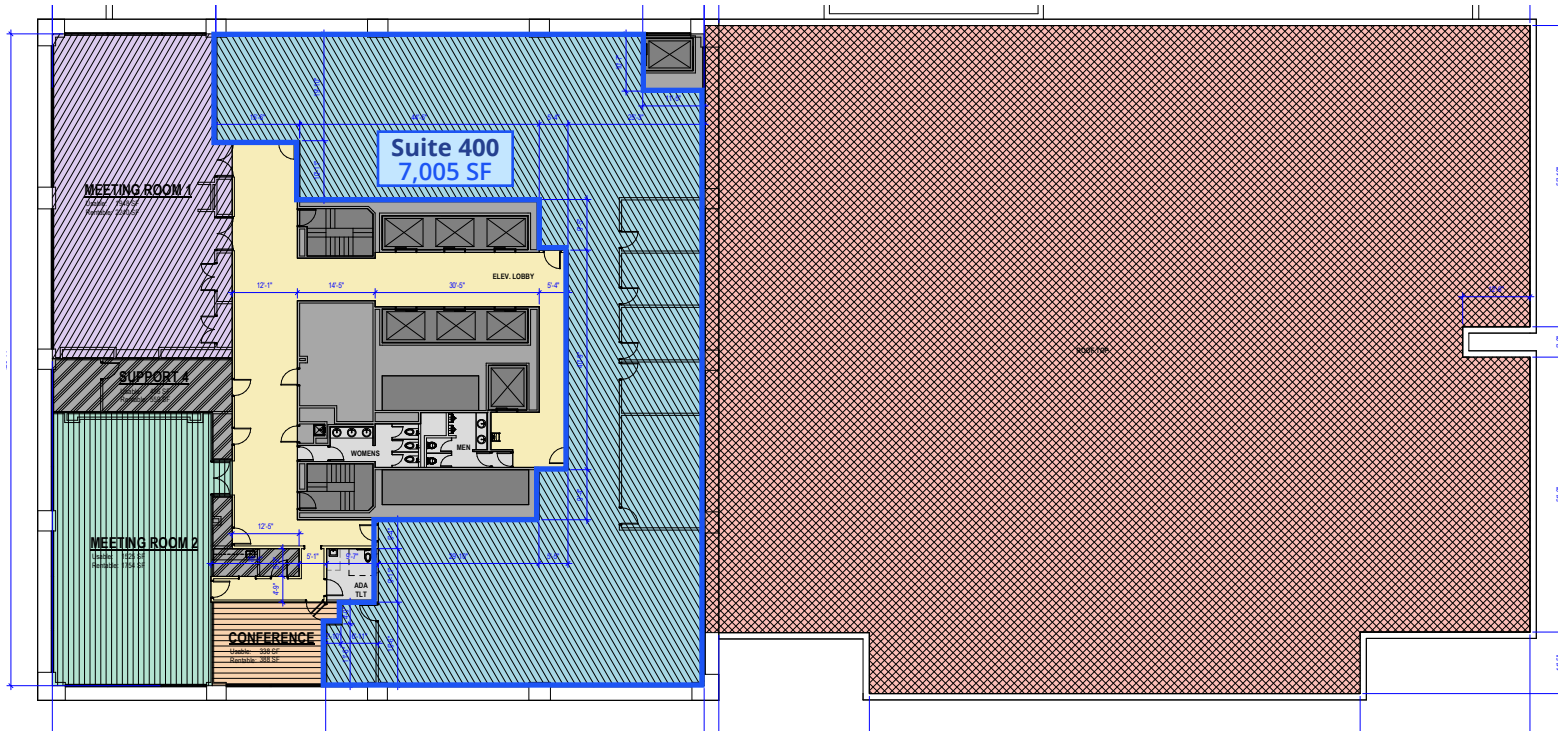

# 3rd Floor

- 900 - 19,994 SF

SUITE	SIZE
-------	------

# 4th Floor

- 7,005 SF

SUITE	SIZE
-------	------

Hibiscus Conference Room

Orchid Conference Room

Daffodil Conference Room