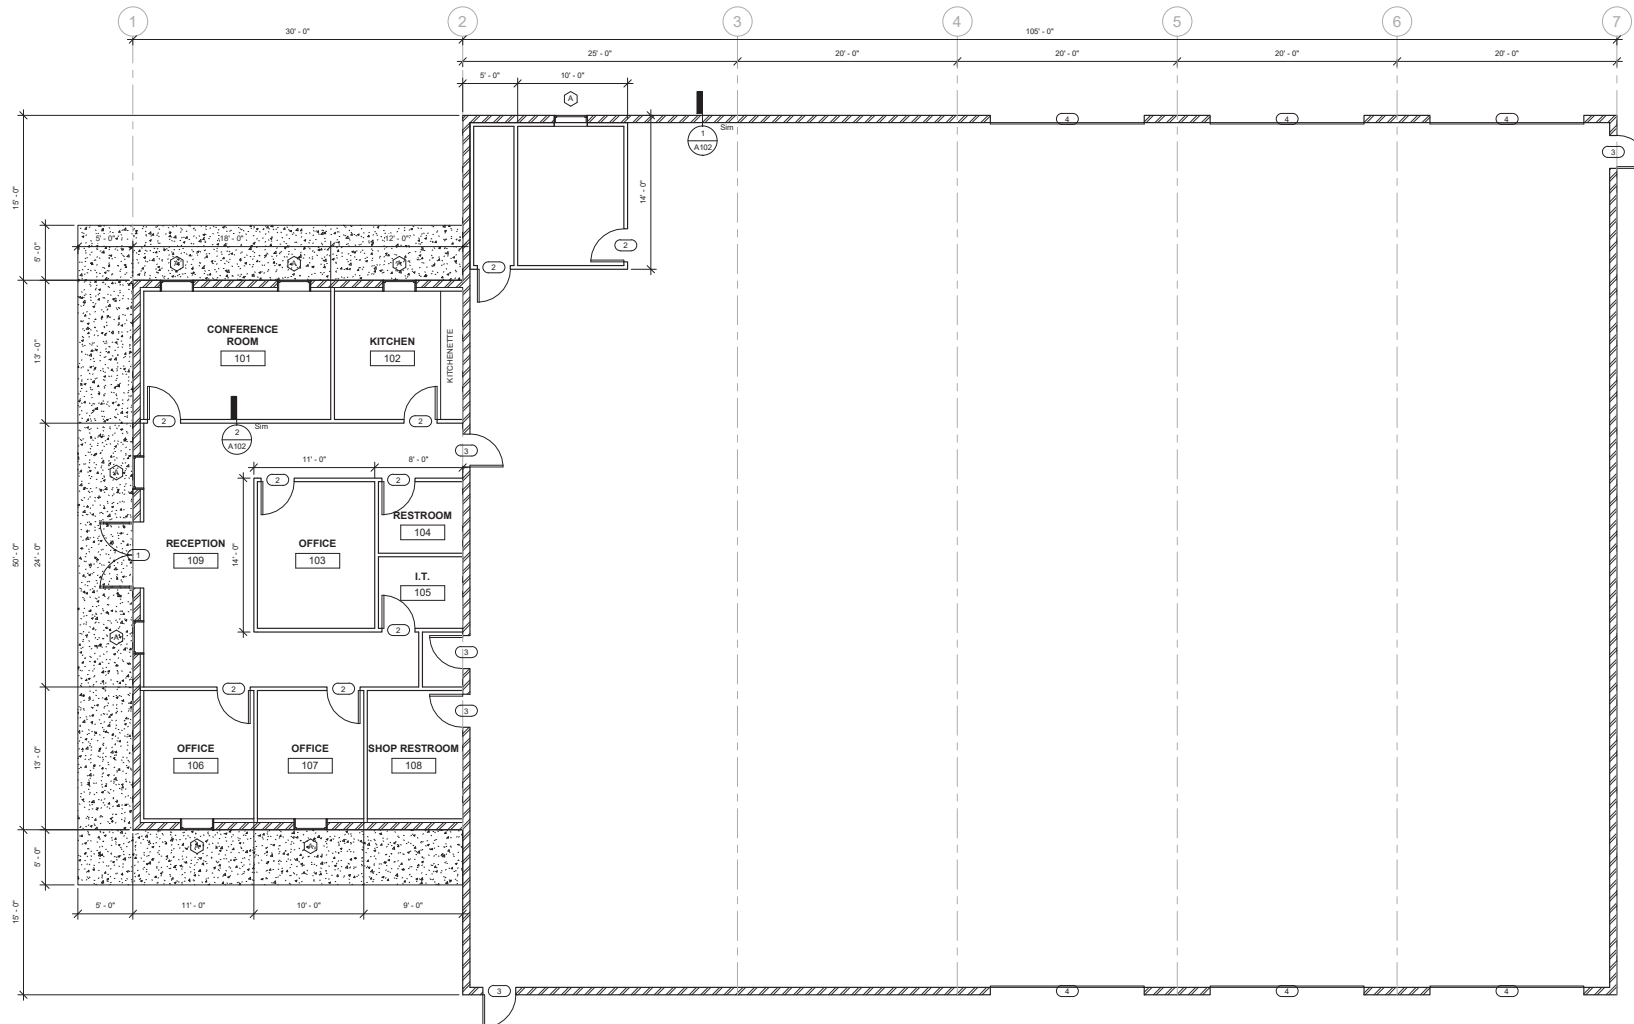

No.	Revisions	Date

VERSION 0.0

FIRST KEYSTONE
 PROPERTY

FLOOR PLAN

Project number -

Date 10/1/19

Drawn by MF

Checked by RF

A101

Scale 3/16" = 1'-0"

10/1/2019 4:20:04 PM

① LEVEL 1
 3/16" = 1'-0"