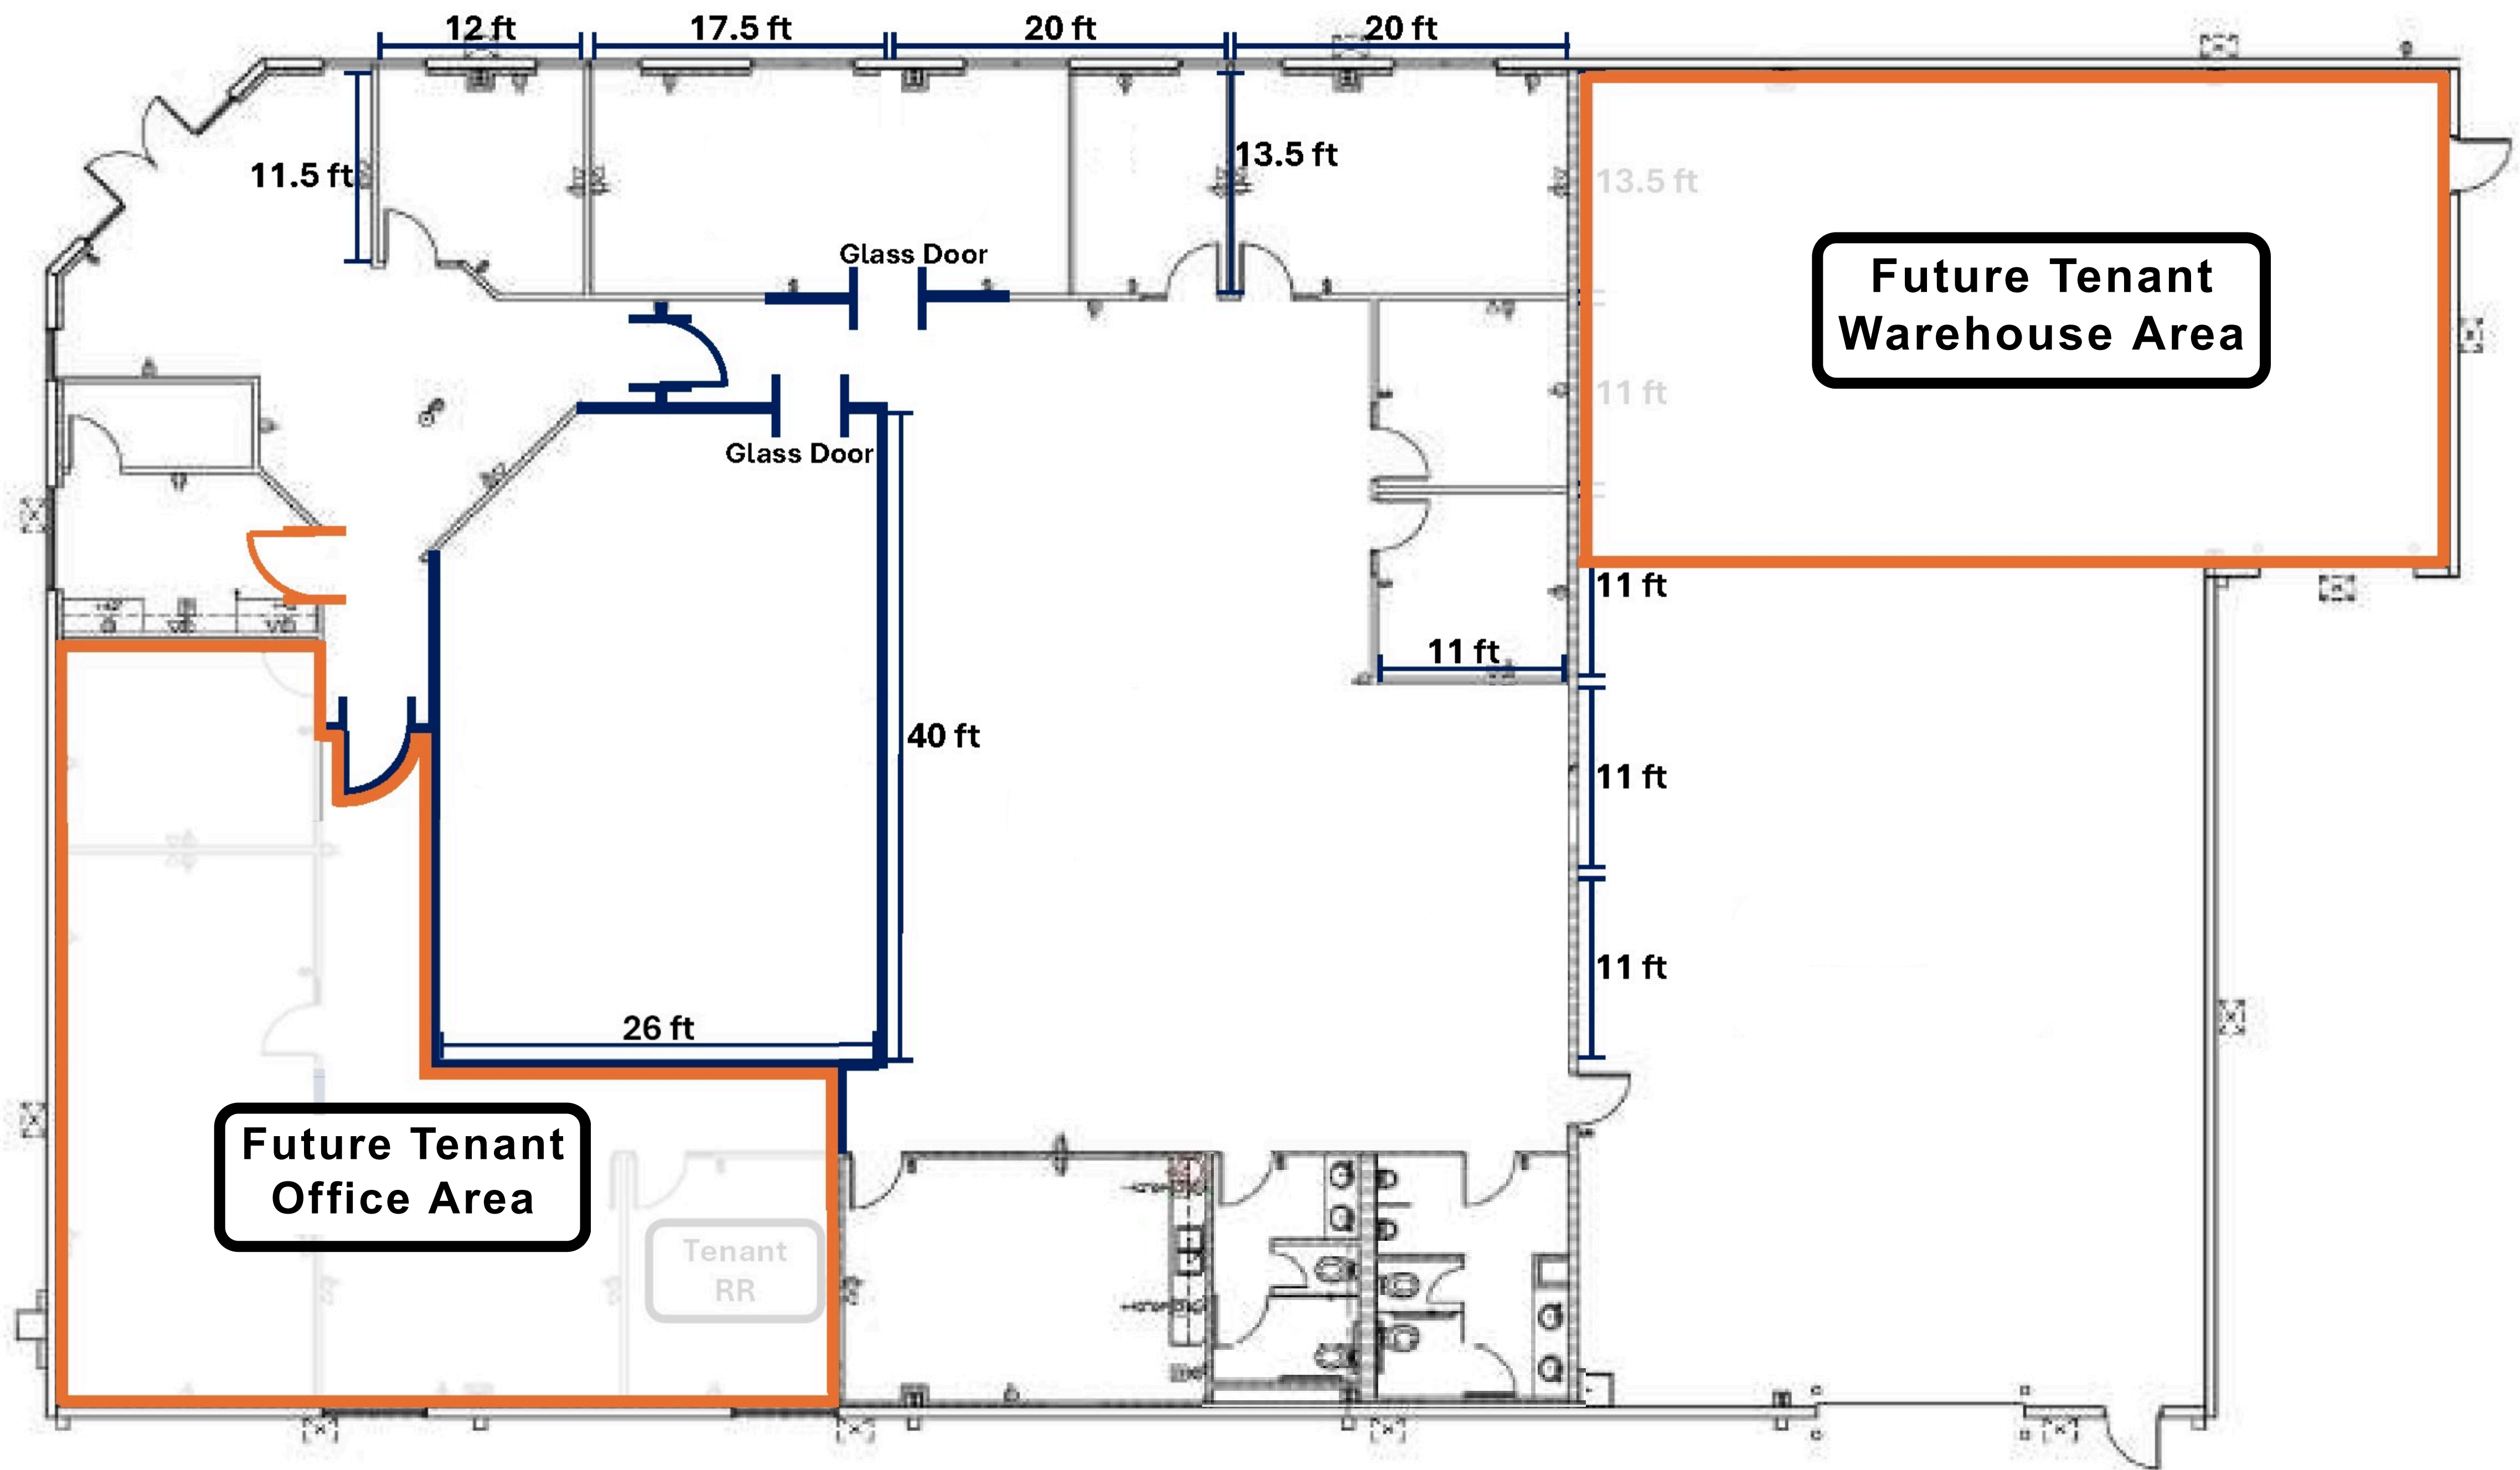

6509 WEST LITTLE YORK ROAD, HOUSTON, TEXAS

Total: 2,924 SF
Office: 1,457 SF
Warehouse: 1,467 SF

Future Tenant Office Area

Future Tenant Warehouse Area

For Lease Floorplan