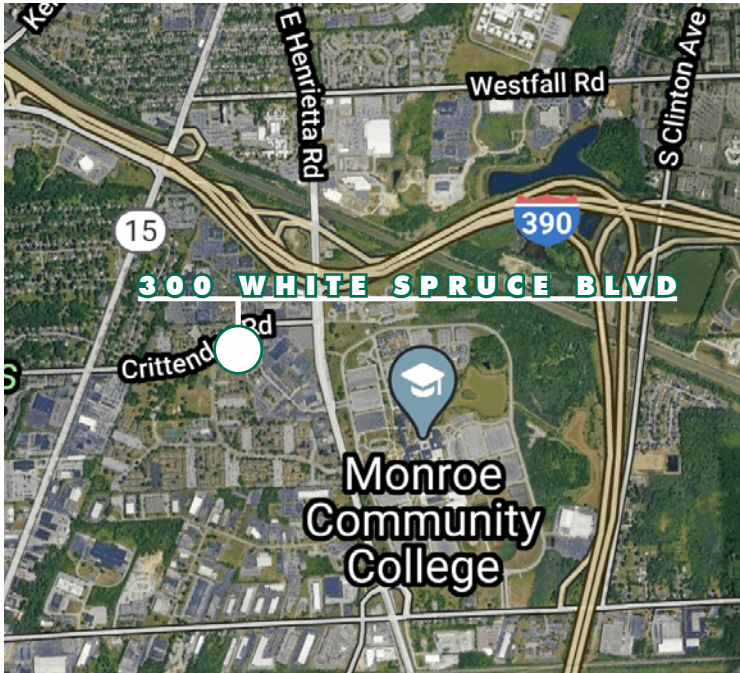

Southview Commons

300 White Spruce Boulevard | Brighton, NY 14623

For Lease

Office Space

Features

- + Variety of Suite Sizes Currently Available Including the Full Second Floor.
- + Numerous Medical & Office Tenants in the Building.
- + Building Served By Elevator
- + Improvements Include: New Entry Canopy, Common Area Bathrooms & Lobby,, Newly Paved Parking and Lighting

Contact Us

Patrick Wahl

+1 585 784 3633

patrick.wahl@cbre-rochester.com

Licensed Real Estate Salesperson

Harry Gleason, SIOR

+1 585 784 3639

harry.gleason@cbre-rochester.com

Licensed Associate Real Estate Broker

© 2023 CBRE Upstate NY, part of the CBRE Affiliate Network. All rights reserved. This information has been obtained from sources believed reliable, but has not been verified for accuracy or completeness. You should conduct a careful, independent investigation of the property and verify all information. Any reliance on this information is solely at your own risk. CBRE Upstate NY and the CBRE Upstate NY logo are service marks of CBRE Upstate NY. All other marks displayed on this document are the property of their respective owners, and the use of such logos does not imply any affiliation with or endorsement of CBRE Upstate NY. Photos herein are the property of their respective owners. Use of these images without the express written consent of the owner is prohibited.

CBRE Upstate NY

120 Corporate Woods, Ste 210

Rochester, NY 14623

+1 585 240 8080

www.cbre.com/rochester

CBRE Upstate NY

PART OF THE AFFILIATE NETWORK