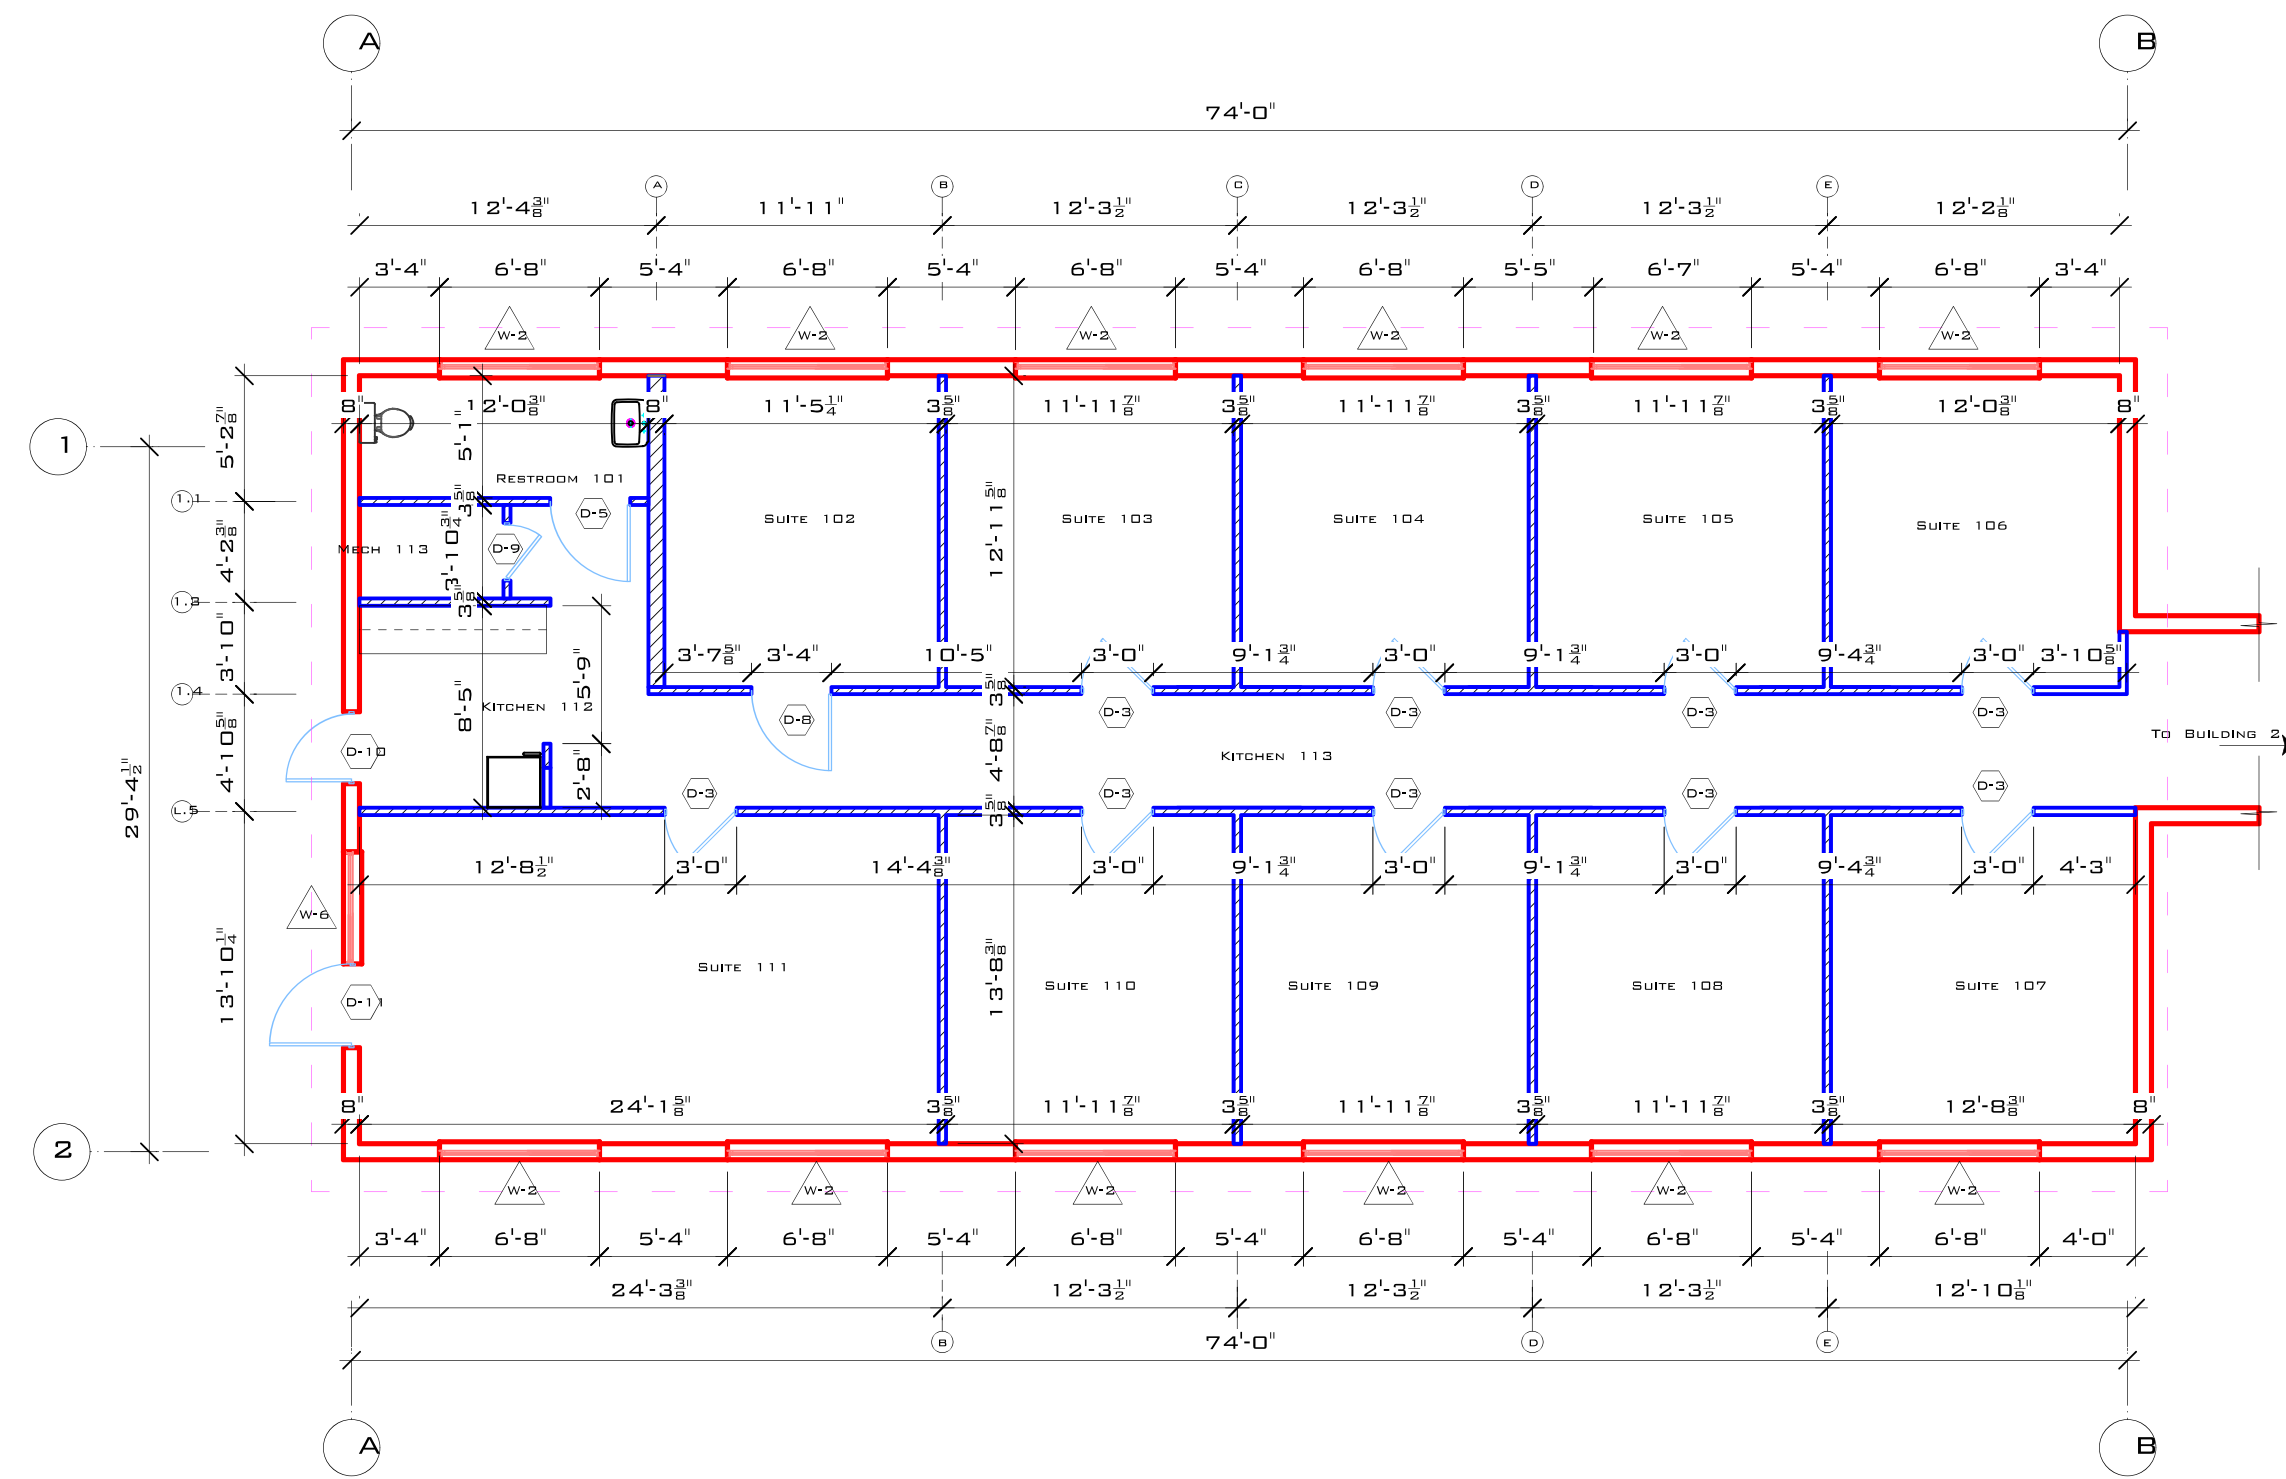

Comm. No.
 Date: 11.10.2022
 Drawn: Paola Feliz

Revisions	
No.	Revision Descriptions

THIS DRAWING IS THE PROPERTY OF RAMOS DESIGN BUILD CORPORATION AND MAY NOT BE USED OR REPRODUCED WITHOUT WRITTEN PERMISSION

TO THE BEST OF MY KNOWLEDGE, THE PLANS AND SPECIFICATION COMPLY WITH THE MINIMUM BUILDING CODES

BUILDING 1
SUITE 100

© 2022
 RAMOS DESIGN BUILD CORPORATION

Floor Plans

DIMENSION PLAN (BUILDING 1)
 Esc: 1/8" = 1'