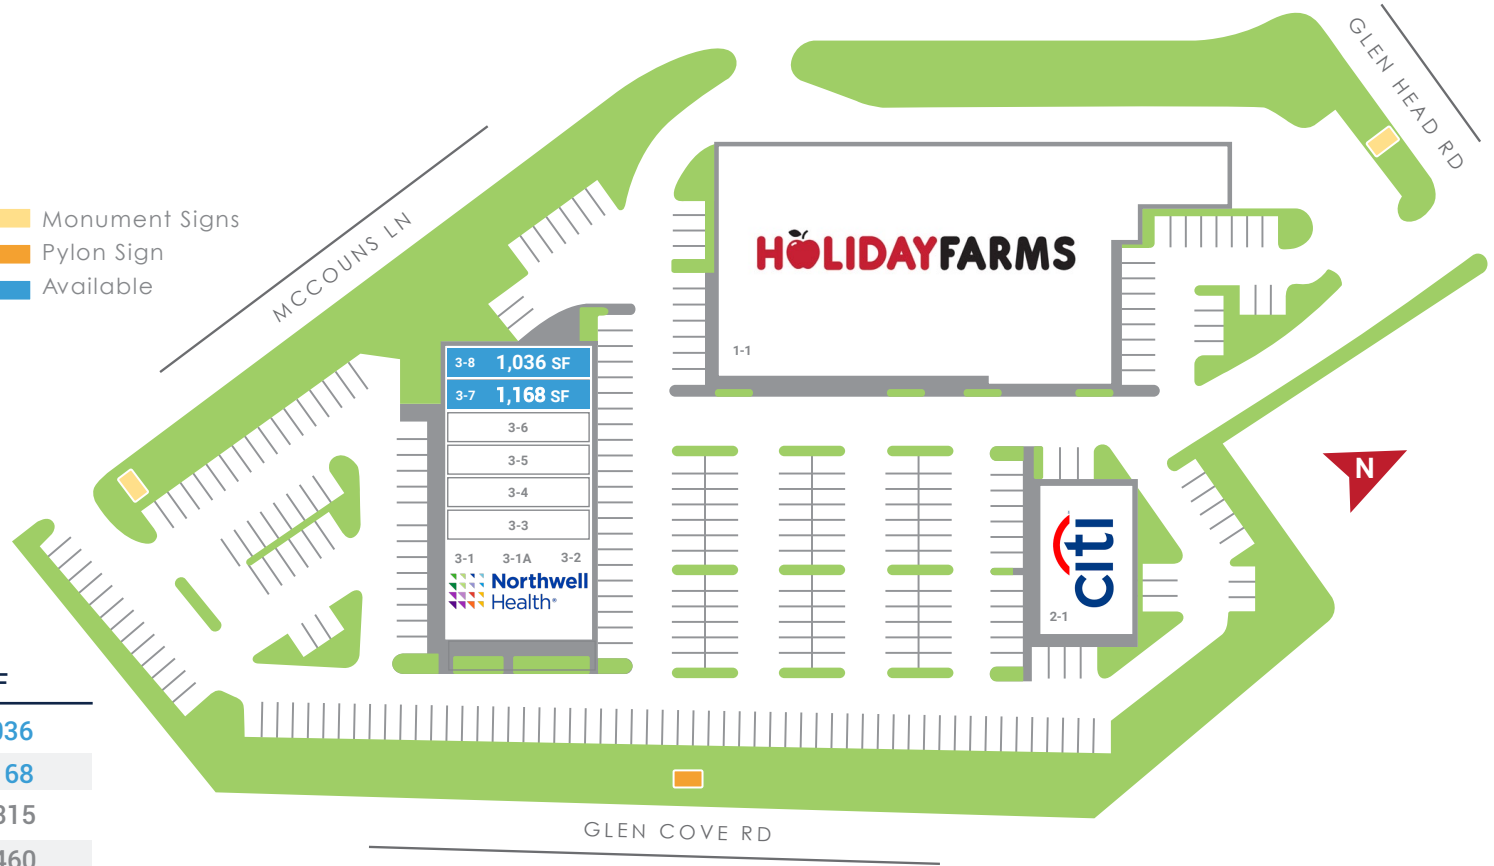

Park Plaza

1-1 Park Plaza, Old Brookville, NY 11545

UPPER LEVEL

- Monument Signs
- Pylon Sign
- Available

SPACE	TENANT	SF
3-8	AVAILABLE	1,036
3-7	AVAILABLE	1,168
3-1, 3-1A, 3-2	Northwell Health	3,315
3-3	Cards & Gifts	1,460
3-4	Angel Tips Spa	1,656
3-5	Brookville Deli	1,460
2-1	Citibank	4,000
1-1	Holiday Farms	31,138
3-6	Jadore de Hair	940

UPPER LEVEL

SPACE	TENANT	SF
B-2	A Plus Martial Arts	2,950
B-1	Fitness	2,810
S-4	Glen Dance Parties	1,156
S-1	Glen Dance Studio	4,400