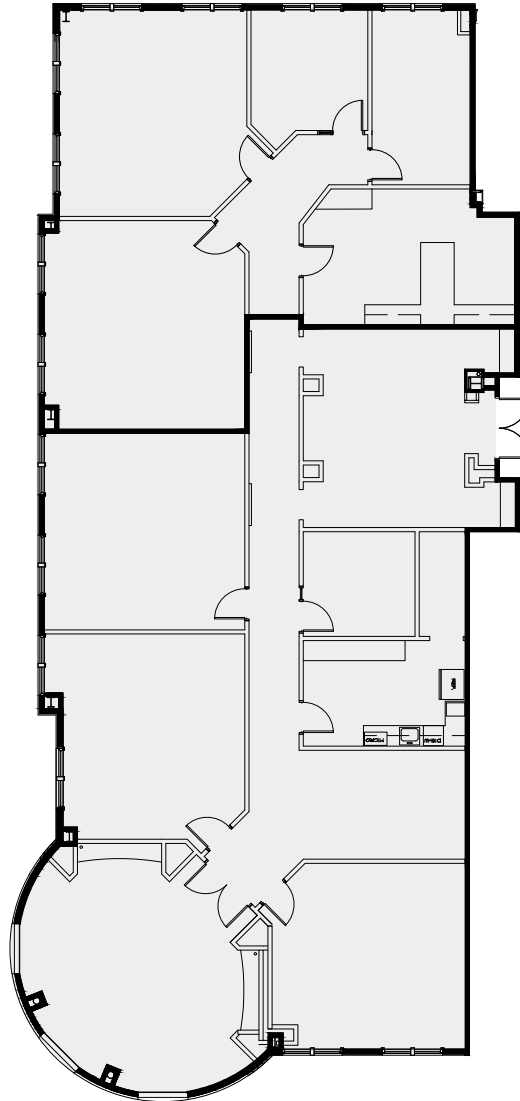

The Forum

5185 Peachtree Pkwy, Peachtree Corners, GA 30092

5,358 RSF

SUITE 325 & 340

key plan

Bryan Heller | bryan.heller@streamrealty.com | 404.962.8636

Parker Welton | parker.welton@streamrealty.com | 404.962.8625