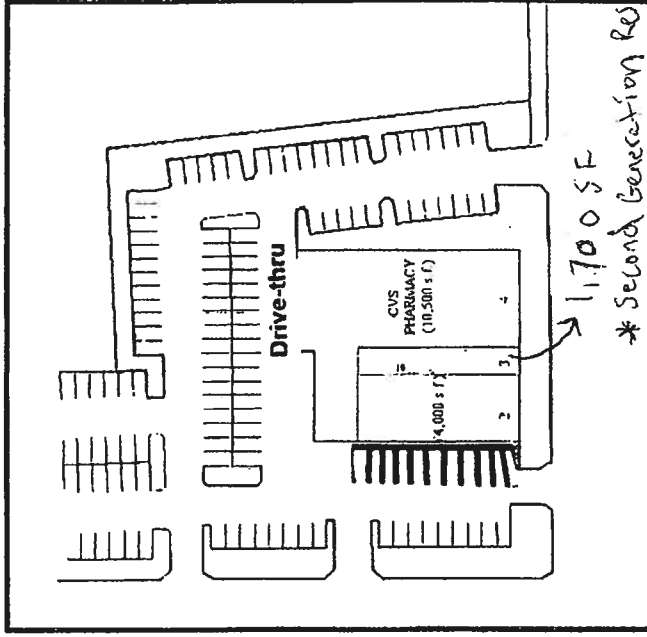

WEST SPRINGFIELD CVS PLAZA

Elm Street - West Springfield, Massachusetts

1. 4,000 s.f. AVAILABLE
2. 1,700 SF AVAILABLE
3. CVS Pharmacy/Drive-thru
  24 Hour Store

JAZ Brokerage Services LLC

Zach Korris
Broker

30 Quail Hollow
West Hartford, CT 06117

(860) 906-4475

zjkorris@gmail.com

For Further Information Please Contact: