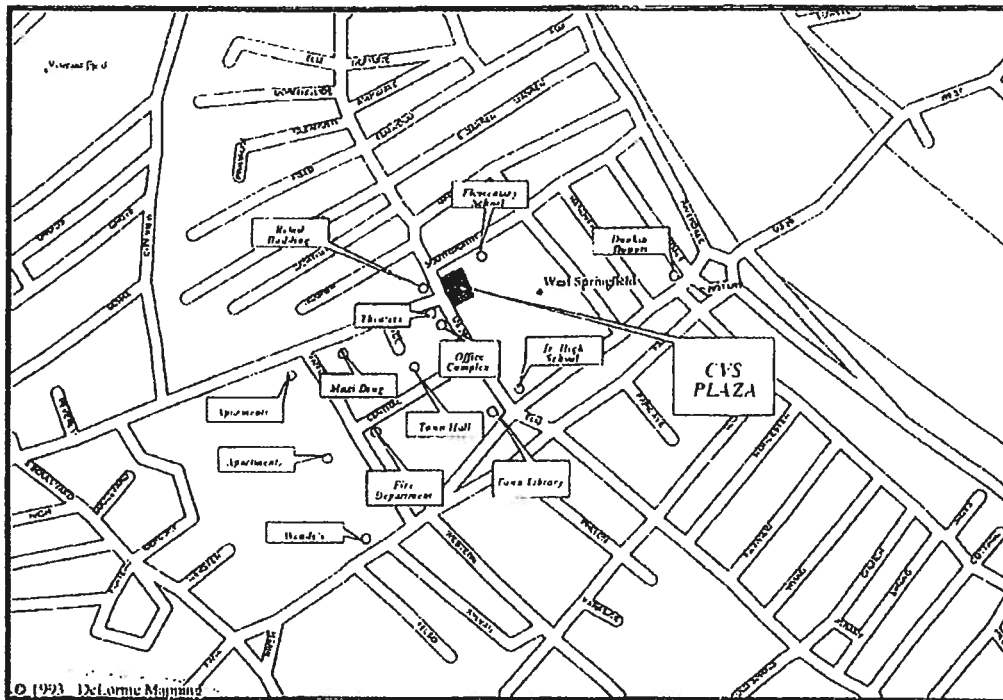

30 Quail Hollow
West Hartford, CT 06117

(860) 906-4475

zjkorris@gmail.com

For Further Information Please Contact:

WEST SPRINGFIELD CVS PLAZA

Elm Street - West Springfield, Massachusetts

CENTER PROFILE

Center Size: 18,675 s.f.
 Available S.F.: **4,000 s.f.**, 1,700 SF
 Parking: 135 spaces
 Availability: Immediate

MARKET AREA DEMOGRAPHICS

Radius	Population	Avg. HH Income
1 Mile	14,810	\$40,580.00
3 Mile	101,465	\$42,785.00
5 Mile	214,115	\$50,767.00

JAZ Brokerage Services LLC

Zach Korris
 Broker

30 Quail Hollow
 West Hartford, CT 06117