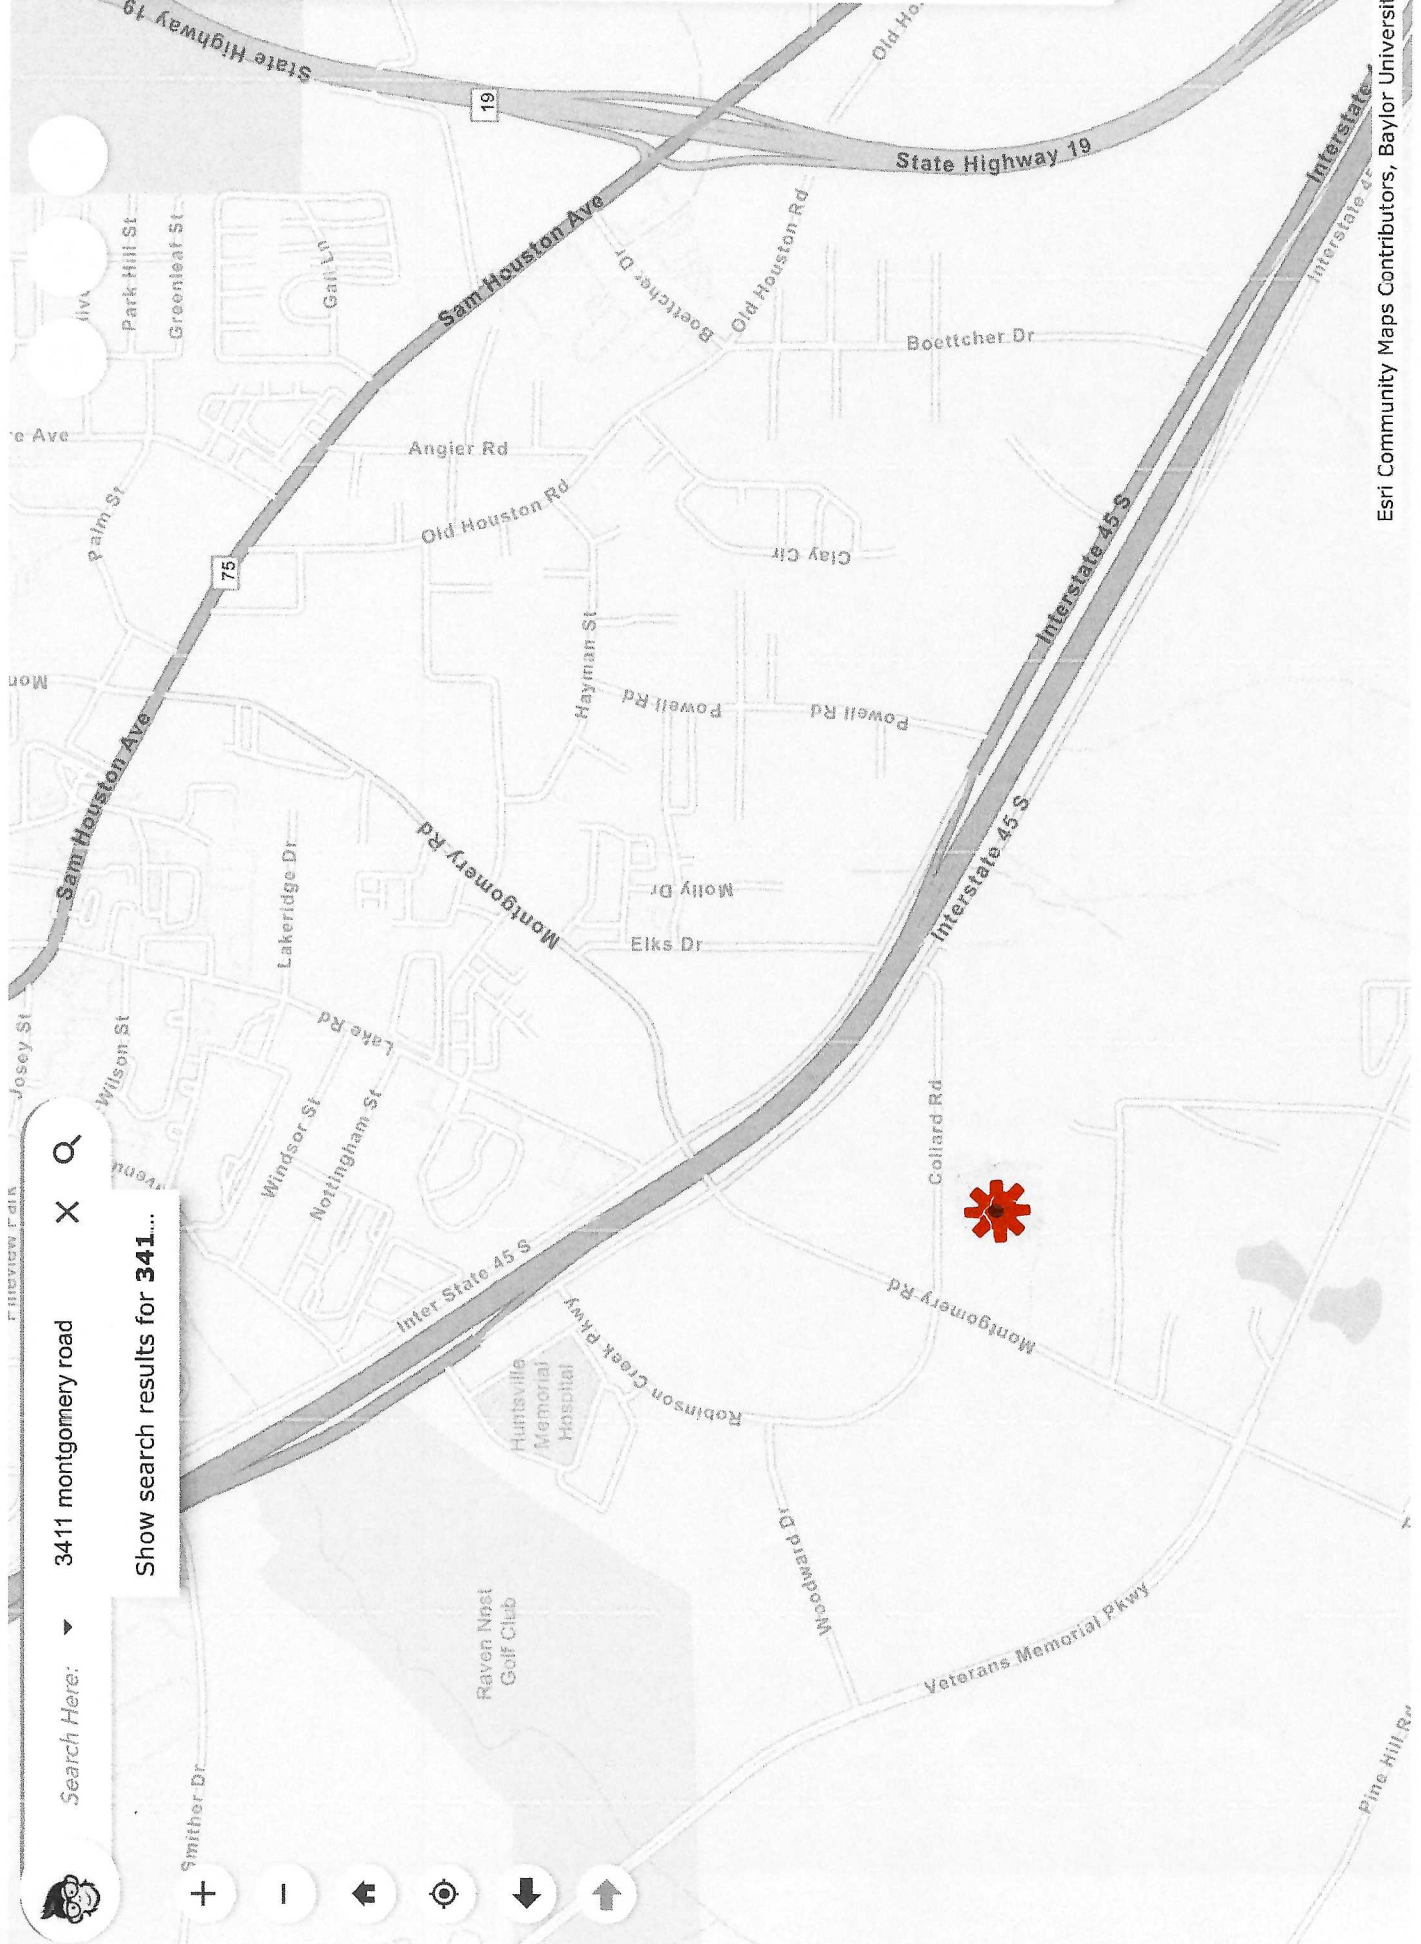

Map

Click in t

Map

Click in t

Filterview Full

3411 montgomery road

Show search results for 3411...

30°42'17"N 95°32'25"W

Esri Community Maps Contributors, Baylor University, DETCOG