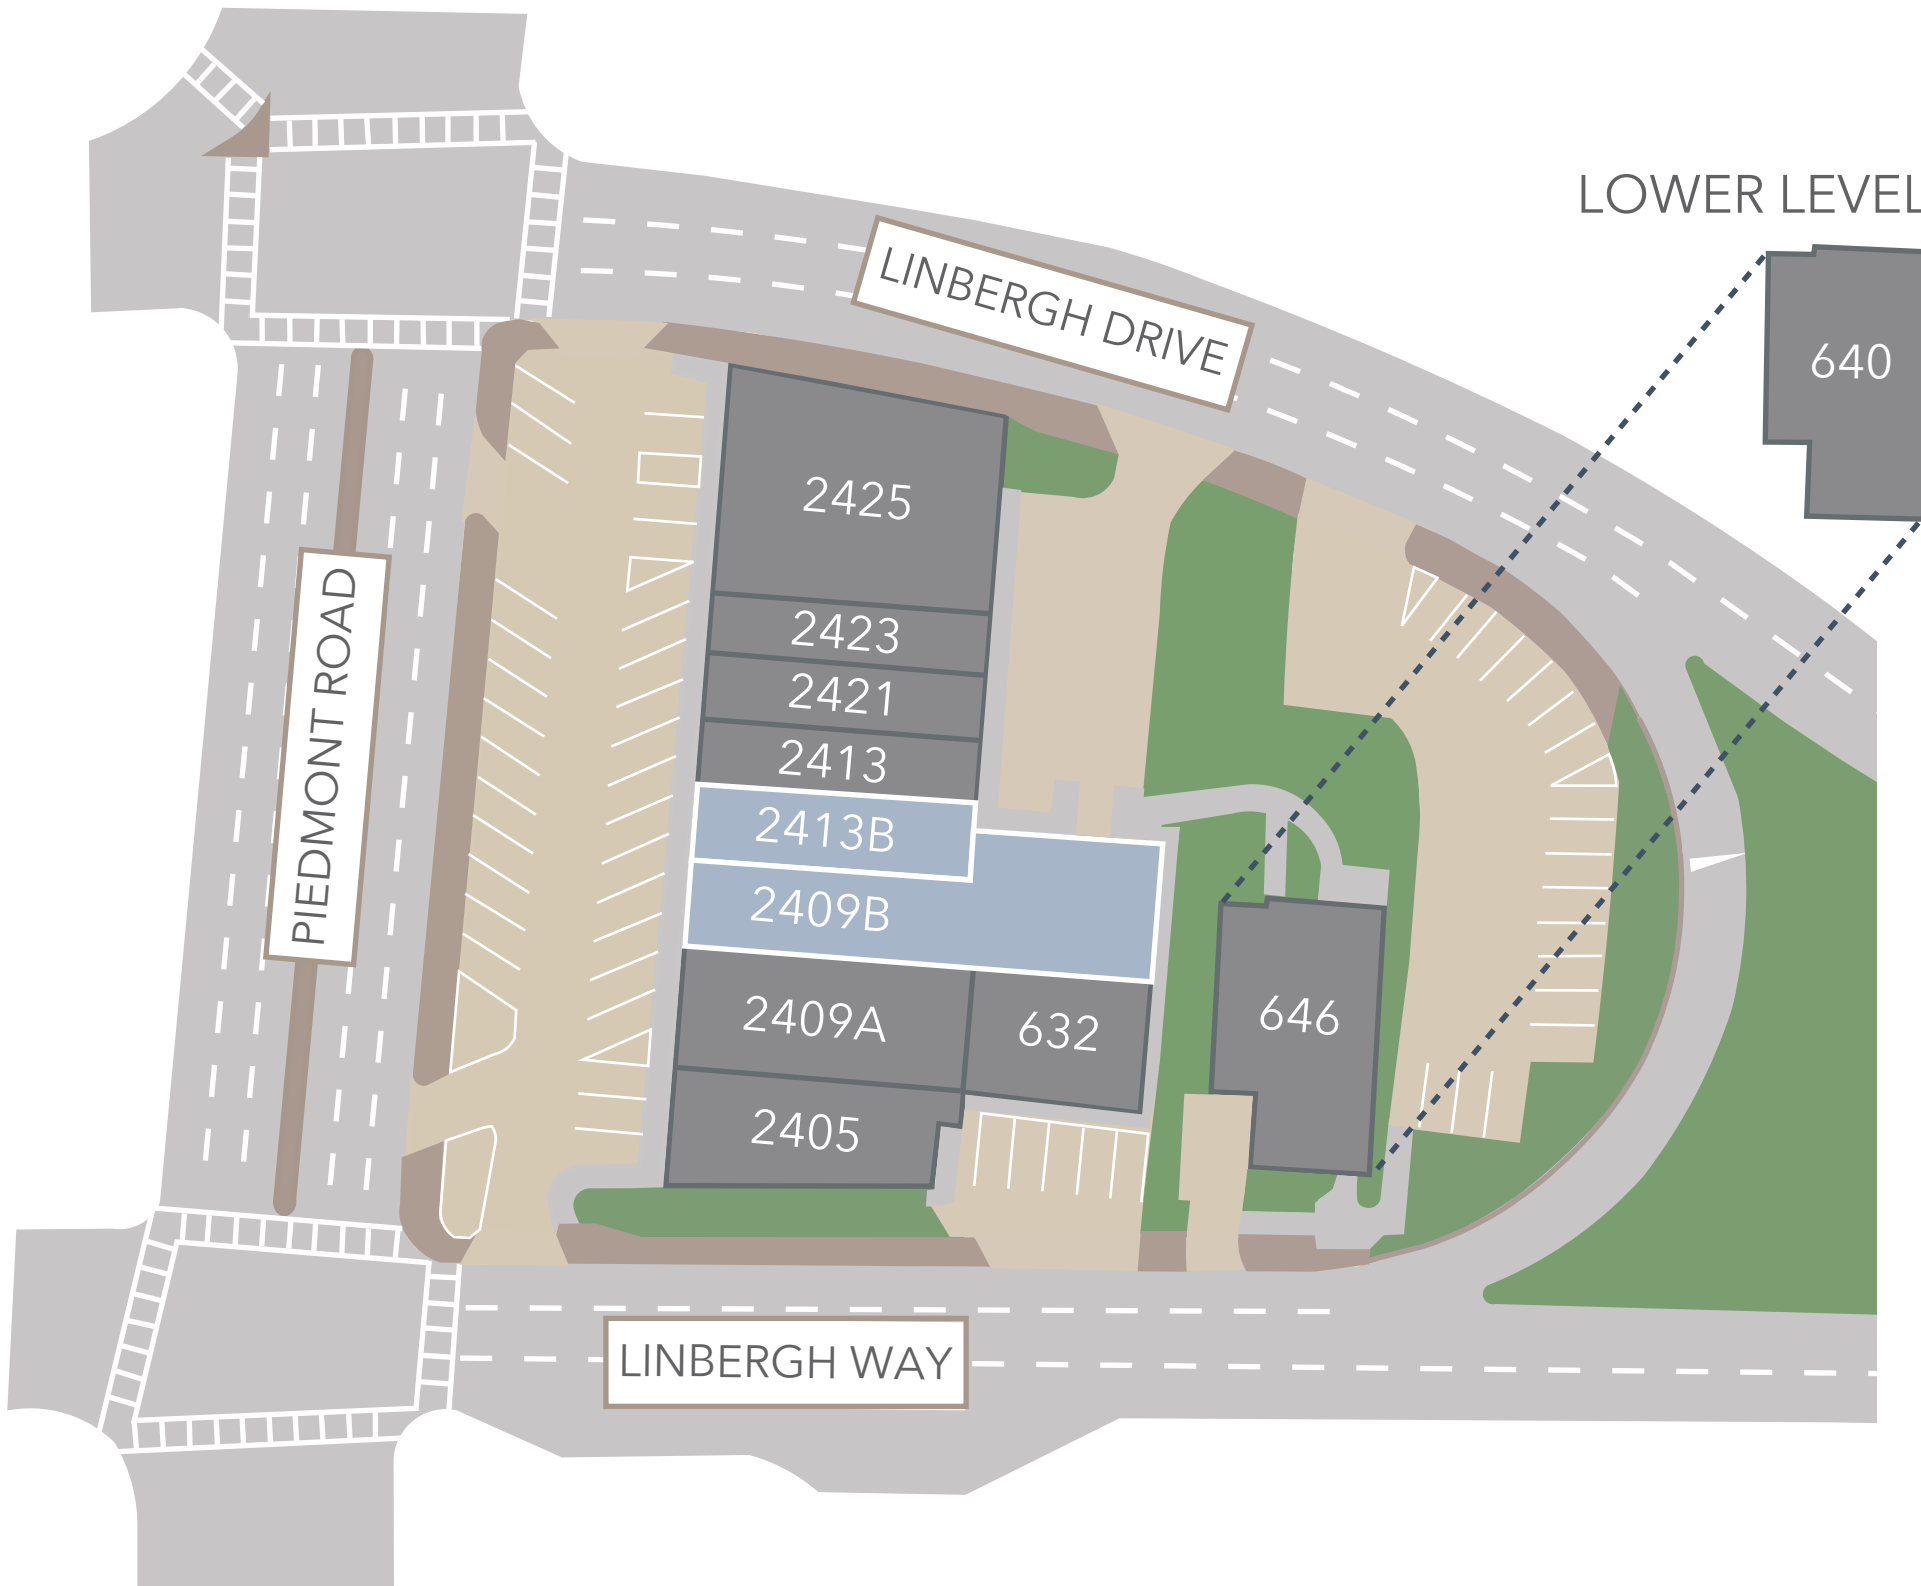

2405 PIEDMONT ROAD

2405 Piedmont Road
Atlanta, Georgia 30324

Piedmont Road & Linbergh Way

2405 Piedmont, a 27,285 Square Foot Retail Strip Center, is located at the intersection of Piedmont Road and Lindberg Way in South Buckhead. The center has excellent Access to GA Hwy 400, I-85, I-75 and sits across the street from the Lindberg Marta Station. 2405 Piedmont offers excellent visibility with over 40,000 VPD and is well located to serve the surrounding neighborhoods.

Bill Dabney
(404) 237 2972
Leasing@cartelgroup.com

2405 PIEDMONT ROAD

2405 Piedmont Road
Atlanta, Georgia 30324

Piedmont Road & Linbergh Way

 = Available

Suite	Tenant
632	Steve Hightower Salon (3,615 sf)
640	Gardenology (1,600 sf)
646	Big Cat Tattoo (4,064 sf)
2405	Pro Dry Cleaners (2,000 sf)
2409A	EZ Pawn (3,839 sf)
2409B/ 2413B	AVAILABLE (1,236 - 4,609 sf)
2413	Smoke Trip (2,600 sf)
2421	Mister's Barbershop (1,156 sf)
2423	Metro PCS (1,198 sf)
2425	The Boiler (3,844 sf)

ZONING: SPI - 15 : SA3

2405 PIEDMONT ROAD

2405 Piedmont Road
Atlanta, Georgia 30324

Piedmont Road & Linbergh Way

DEMOGRAPHIC SNAPSHOT

2023

	1 mile	3 mile	5 mile
Population	18,495	170,108	379,137
Average HHI	\$114,934	\$142,132	\$135,107
Median Age	36.5	38.4	37.6
Total Households	9,773	88,758	180,728
Daytime Employees	11,218	207,927	519,619

INTERSTATE 85

198,780 VPD

3000 ft

Google Earth

Bill Dabney
 (404) 237 2972
 Leasing@cartelgroup.com

Site Analysis- Existing Conditions

Piedmont Plaza - Atlanta, GA

LINDBERGH CENTER
TRANSIT STATION