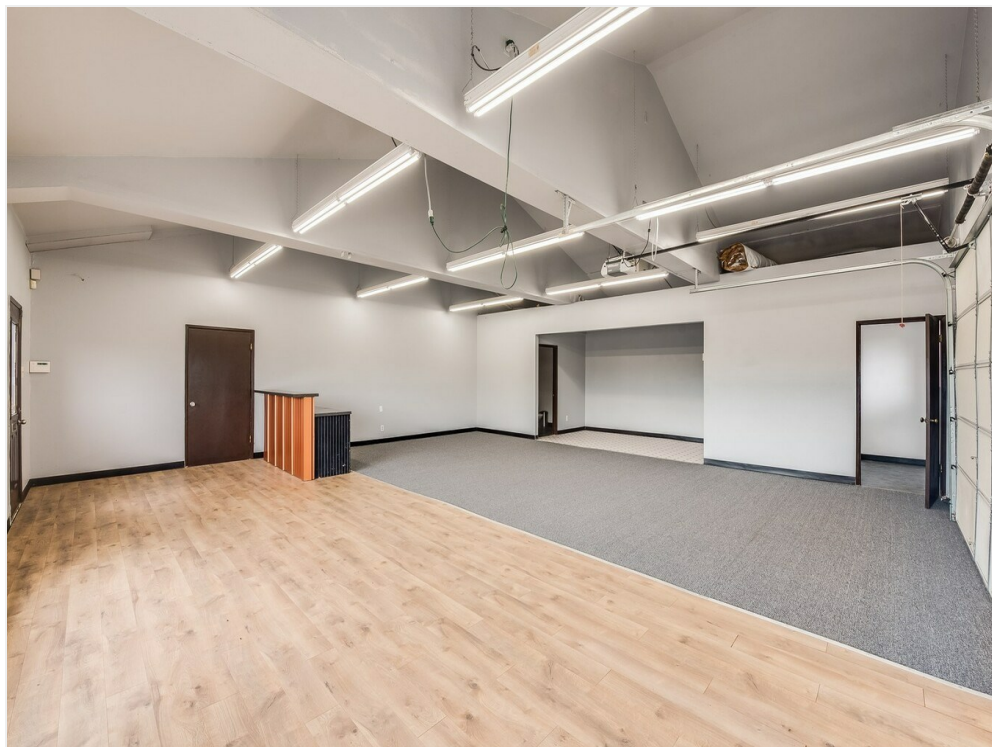

360 S Burlington Blvd

360 S Burlington Blvd, Burlington, WA 98233

Property Photos

Interior Photo