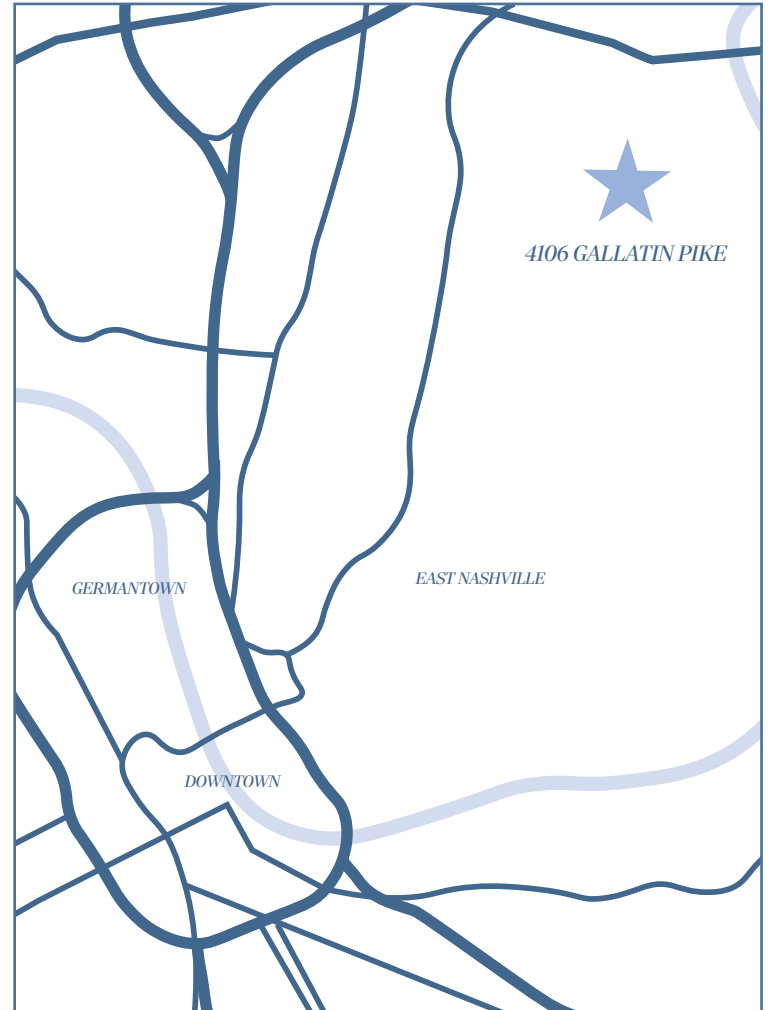

4109 Gallatin Pike

NASHVILLE, TN 37216

2,070 SF FOR LEASE

Floor Plan

LEVEL 1 — 2,070 SF

GALLATIN PIKE

Gallery

Area Map

- | | | |
|-------------------|---------------------|-----------------|
| 1. EASTSIDE BOWL | 5. SIP'S CAFE | 9. WALGREENS |
| 2. THE HOME DEPOT | 6. EL FUEGO | 10. DOLLAR TREE |
| 3. REGIONS BANK | 7. INGLEWOOD LOUNGE | 11. KROGER |
| 4. TOTO'S BBQ | 8. ROY'S TAVERN | |