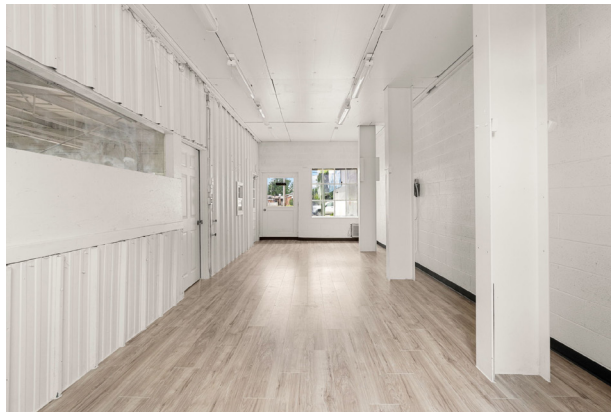

4109 Gallatin Pike

NASHVILLE, TN 37216

2,070 SF FOR LEASE

Floor Plan

LEVEL 1 — 2,070 SF

GALLATIN PIKE

Gallery

Area Map