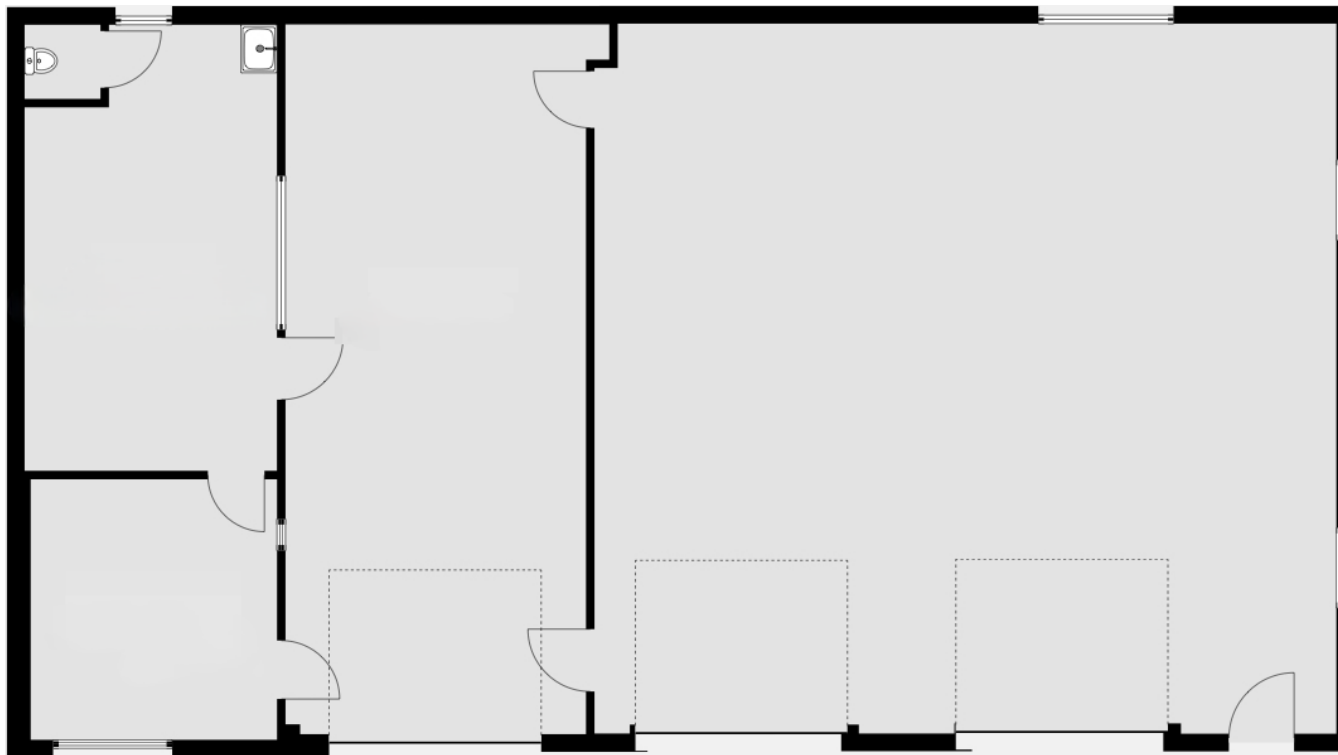

4109 Gallatin Pike

NASHVILLE, TN 37216

2,070 SF FOR LEASE

Floor Plan

LEVEL 1 — 2,070 SF

GALLATIN PIKE

Gallery

Area Map