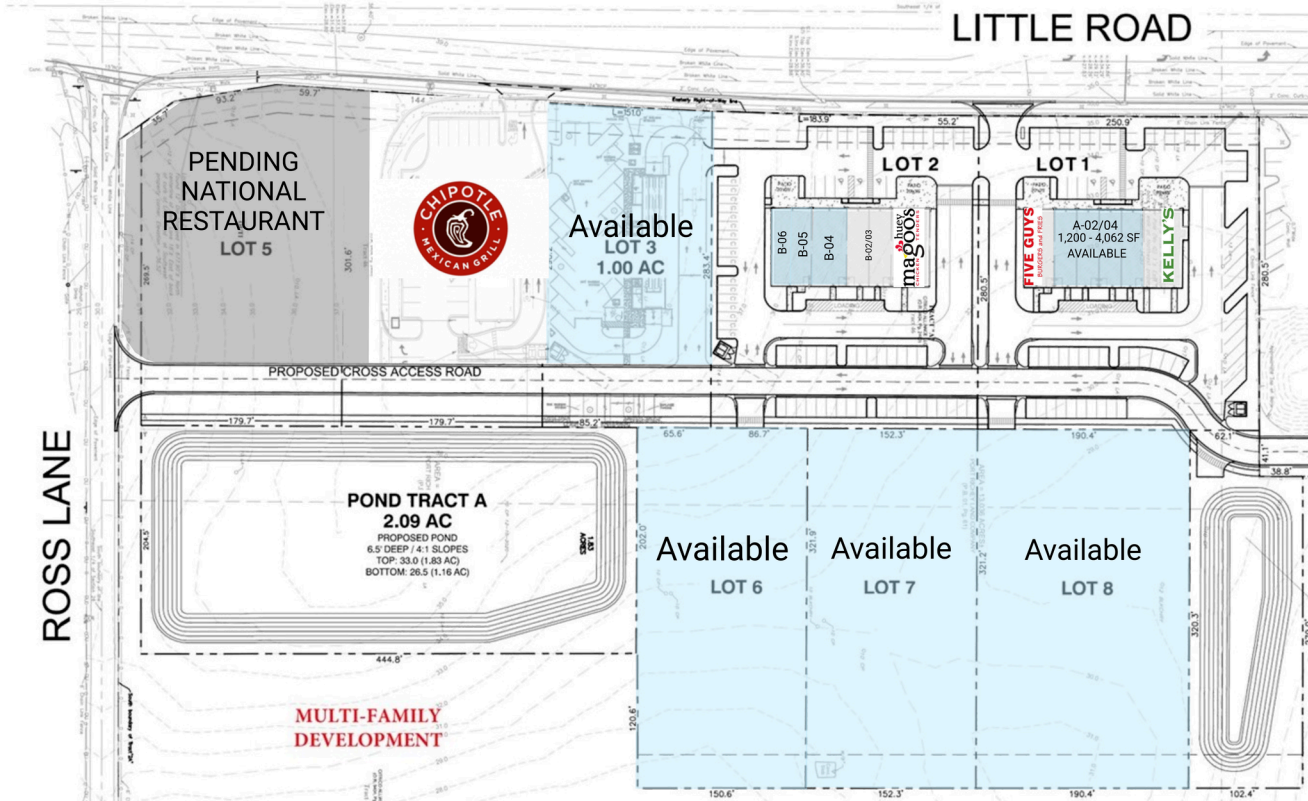

## CONTACT

Deirdre Delaporte  
407.775.1645  
Deirdre@Tricor.net

Stacey CaChat  
407.576.5239  
stacey@tricor.net

- Multiple outparcels available with Drive Thru opportunities
- Ground Lease, Sale and BTS options
- Box, Junior Box and Shop Space Available For Lease
- Proposed signalized access at Ross Lane with strong traffic counts and retail synergy
- Located at Little Rd & Ridge Rd, two major corridors in New Port Richey with strong neighboring restaurant sales
- Located next to a brand new 114,00 SF VA Hospital with primary care services for veterans in Pasco, Hernando and Northern Pinellas.
- Adjacent to a new residential community with approximately 70 planned homes.

## RETAILERS INCLUDE

# Little Road Landings

8216 Little Road, New Port Richey, FL 34654  
Pasco County

A-01	Kelly's Roast Beef and Seafood	3,500 SF
A-02/04	Available	4,063 SF
A-05	Five Guys Burgers and Fries	2,400 SF
B-01	Huey Magoo's	2,400 SF
B-02/03	Lit Smoke Shop	2,800 SF
B-04	Available	1,363 SF
B-05	Available	1,050 SF

B-06	Available	2,350 SF
OP-03	Available	1.00 AC
OP-04	Chipolte	1.00 AC
OP-06	Available	1.08 AC
OP-07	Available	1.05 AC
OP-08	Available	1.21 AC