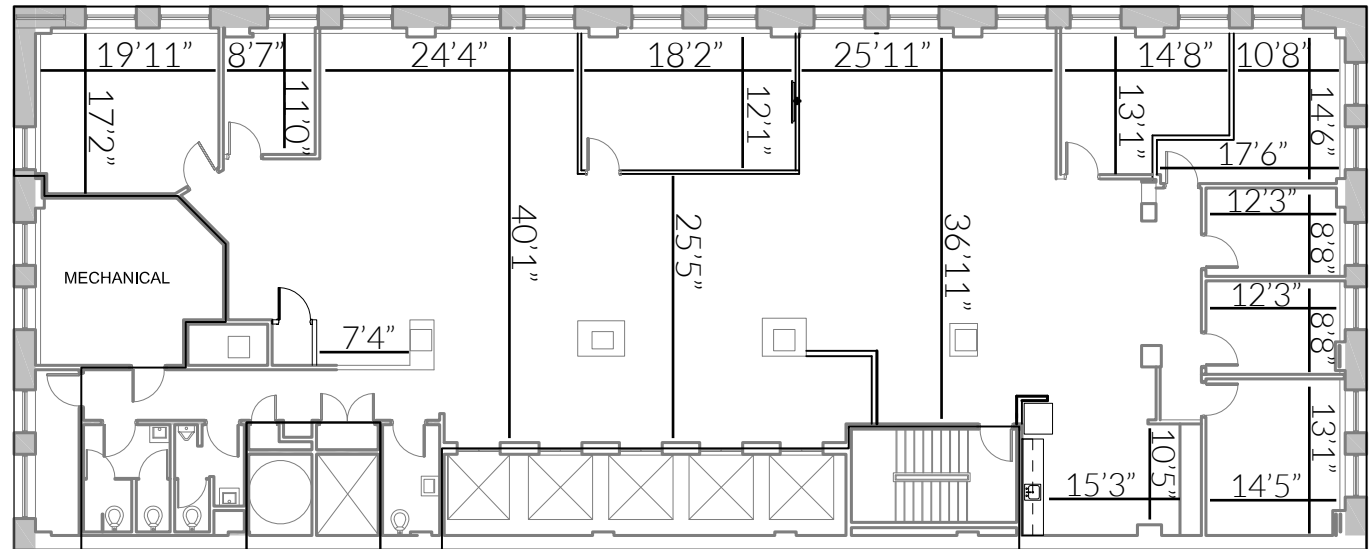

WEST MADISON

Suite 500 - 6,556 SF

**WILLARD  
JONES**  
REAL ESTATE

[www.willardjones.com](http://www.willardjones.com)

*All dimensions indicated on this plan are approximate and should be field verified.*