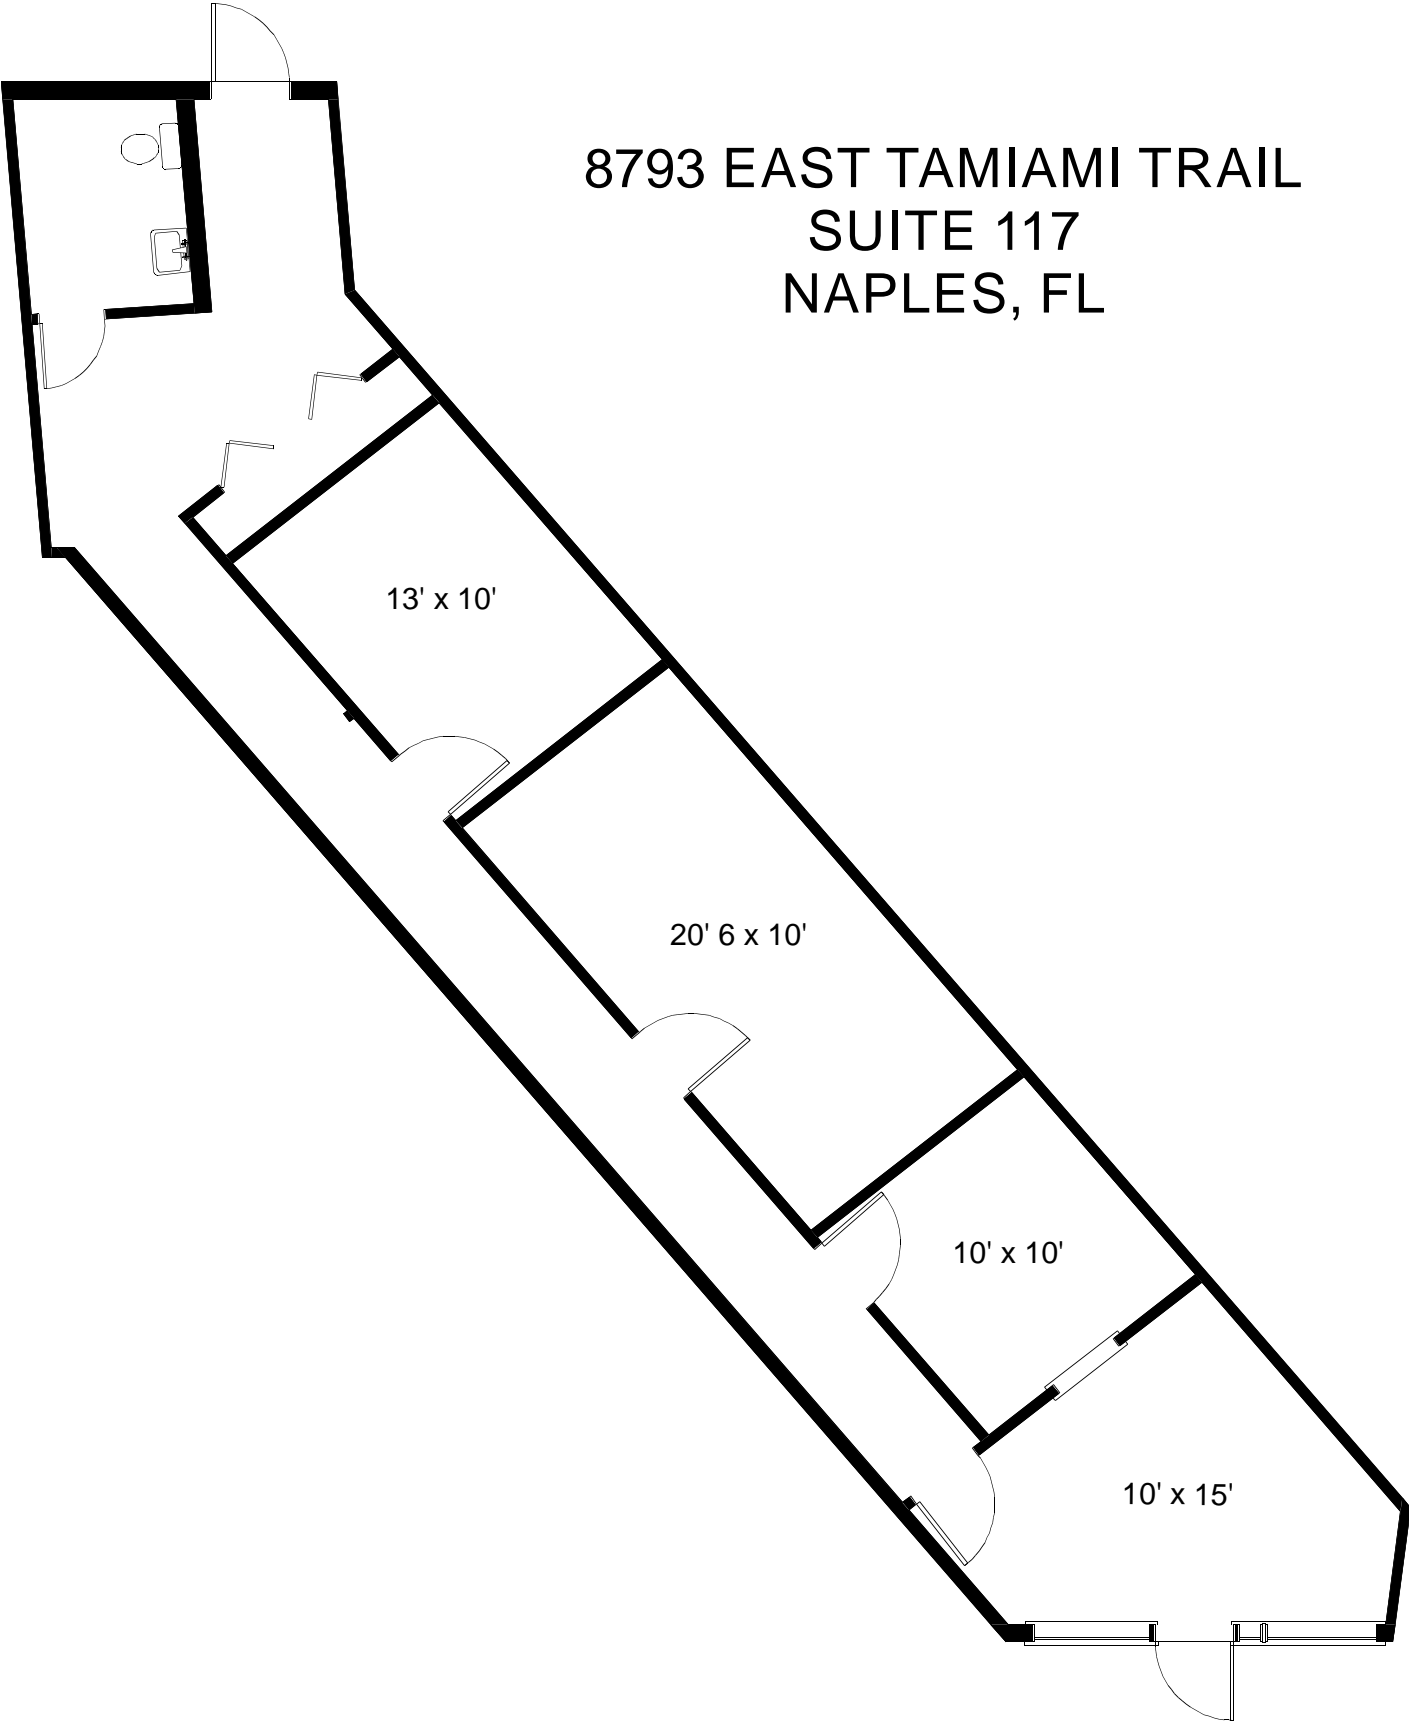

8793 EAST TAMiami TRAIL
SUITE 117
NAPLES, FL

TOTAL AREA

1010 sq. ft.