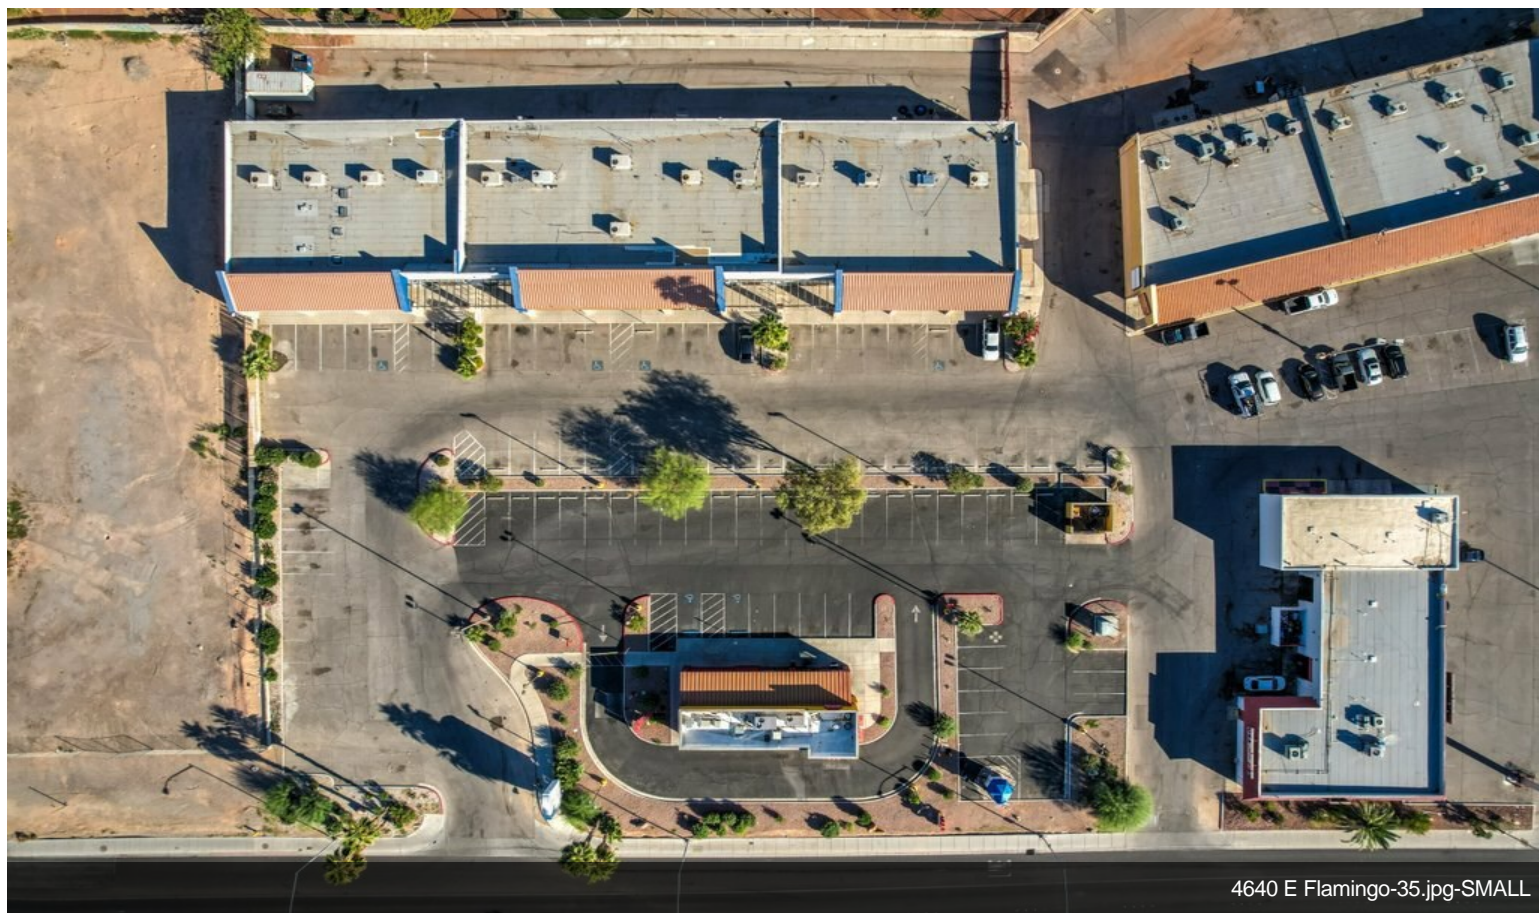

Property Photos

4640 E Flamingo-35.jpg-SMALL