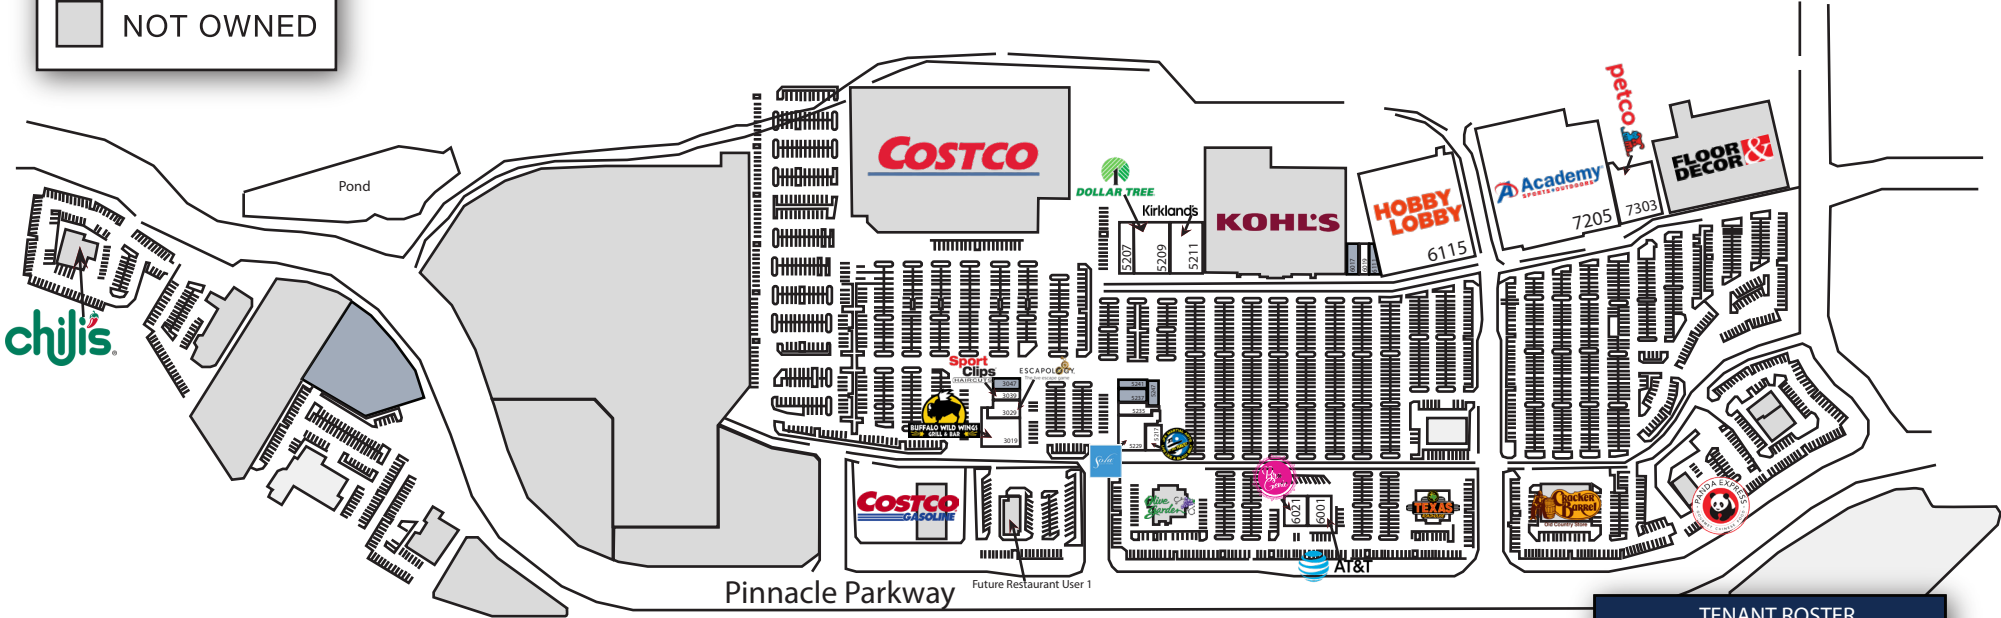

Pinnacle Nord du Lac

6102 Pinnacle Pkwy, Covington, LA 70433

	LEASED
	AVAILABLE
	NOT OWNED

TENANT ROSTER		
SUITE	TENANT	SIZE
3019	Buffalo Wild Wings	6,342 SF
3029	Escapology	3,520 SF
3039	Sports Clips	1,116 SF
3047	Available	1,170 SF
5207	Affordable Dentures & Implants	4,937 SF
5209	Dollar Tree	10,000 SF
5211	Kirkland's	10,000 SF
5217	JFK Martial Arts	2,393 SF
5229	Sola Salon Studios	5,797 SF
5235	Marvelous Nails & Spa	2,000 SF
5237	Available	1,703 SF
5241	Available	1,540 SF
5247	Available	1,417 SF
6001	AT&T	4,015 SF
6021	Bra Genie	3,928 SF
6025	Texas Roadhouse	6,995 SF
6107	Available	1,468 SF
6109	Eyewear Society	2,141 SF
6111	Available	1,360 SF
6115	Hobby Lobby	55,042 SF
7205	Academy Sports & Outdoors	75,674 SF
7303	Petco	12,500 SF
OP		0.94 Acres
TOTAL		215,058 SF