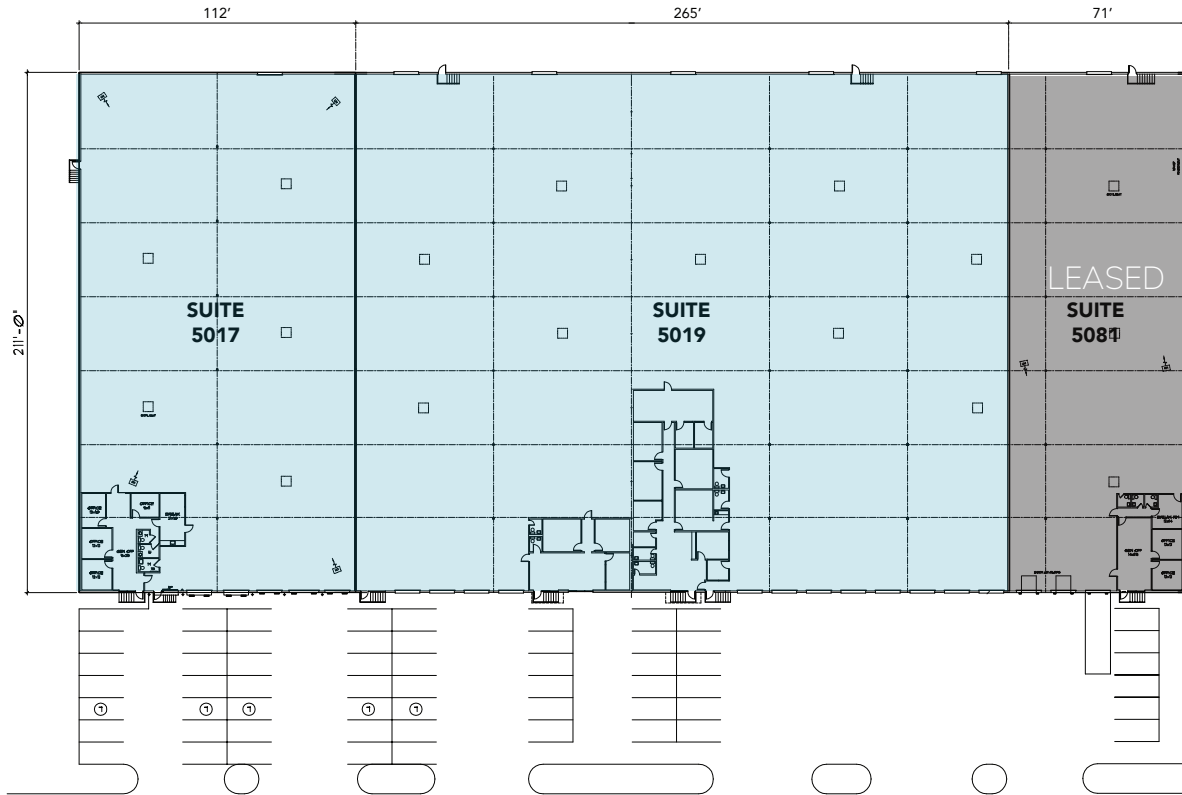

# SPACE CENTER

## DETAILS

- 23,662 - 79,577 SF available in contiguous suites
- Suite 5017: 23,662 SF
- Suite 5019-5051: 55,915 SF
- 22' clear height
- 17 dock high
- 2 ramps
- Fully sprinklered

## SUITE 5017

- Available August 1, 2023
- 23,662 SF
- Approx. 1,200 SF office
- 22' clear height
- 5 dock high doors
- 1 ramp
- Fully sprinkled
- Make ready: new paint & carpet / LED's throughout office & warehouse

## SUITE 5019-5051

- Available November 1, 2023
- 55,915 SF
- Approx. 3,500 SF office
- 12 dock high doors
- 1 ramp
- Fully sprinkled