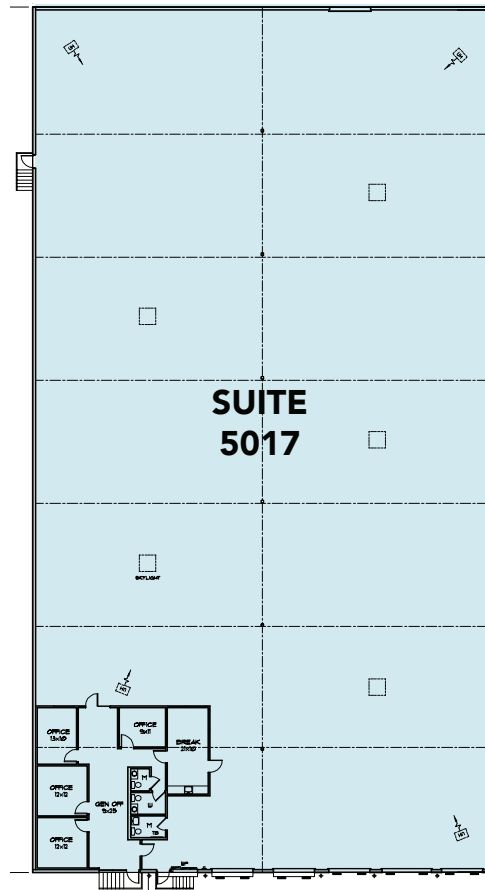

# SPACE CENTER

## DETAILS

- 23,662 - 79,577 SF available in contiguous suites
- Suite 5017: 23,662 SF
- Suite 5019-5051: 55,915 SF
- 22' clear height
- 17 dock high
- 2 ramps
- Fully sprinklered

## SUITE 5017

- Available August 1, 2023
- 23,662 SF
- Approx. 1,200 SF office
- 22' clear height
- 5 dock high doors
- 1 ramp
- Fully sprinkled
- Make ready: new paint & carpet / LED's throughout office & warehouse

## SUITE 5019-5051

- Available November 1, 2023
- 55,915 SF
- Approx. 3,500 SF office
- 12 dock high doors
- 1 ramp
- Fully sprinkled