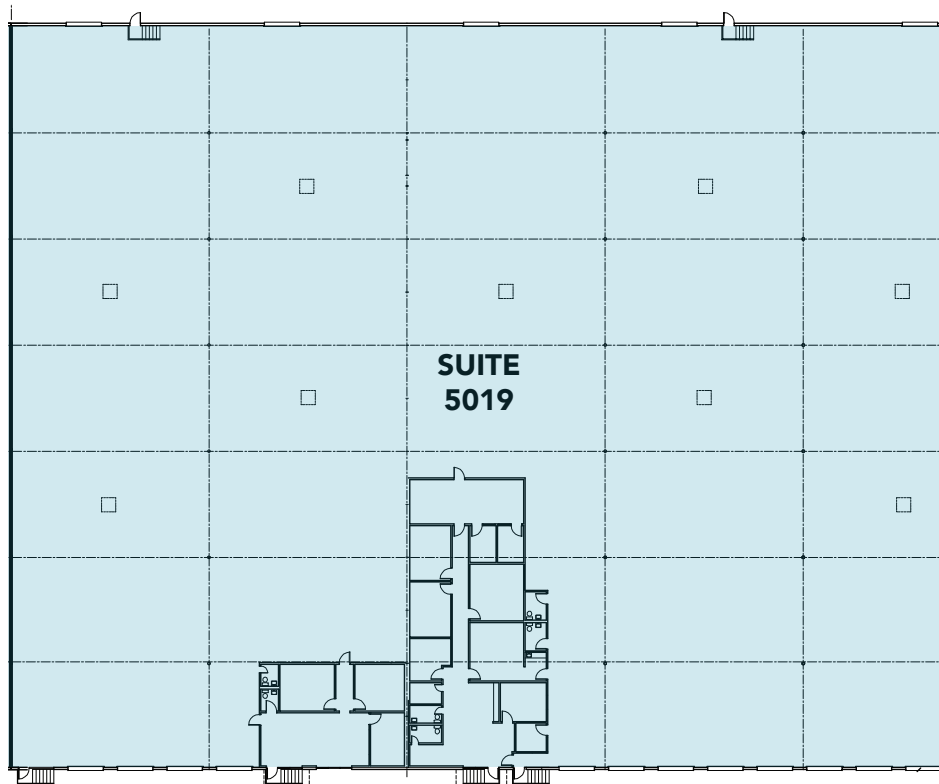

## DETAILS

- 23,662 - 79,577 SF available in contiguous suites
- Suite 5017: 23,662 SF
- Suite 5019-5051: 55,915 SF
- 22' clear height
- 17 dock high
- 2 ramps
- Fully sprinklered

# SPACE CENTER

## SUITE 5017

- Available August 1, 2023
- 23,662 SF
- Approx. 1,200 SF office
- 22' clear height
- 5 dock high doors
- 1 ramp
- Fully sprinkled
- Make ready: new paint & carpet / LED's throughout office & warehouse

## SUITE 5019-5051

- Available November 1, 2023
- 55,915 SF
- Approx. 3,500 SF office
- 12 dock high doors
- 1 ramp
- Fully sprinkled