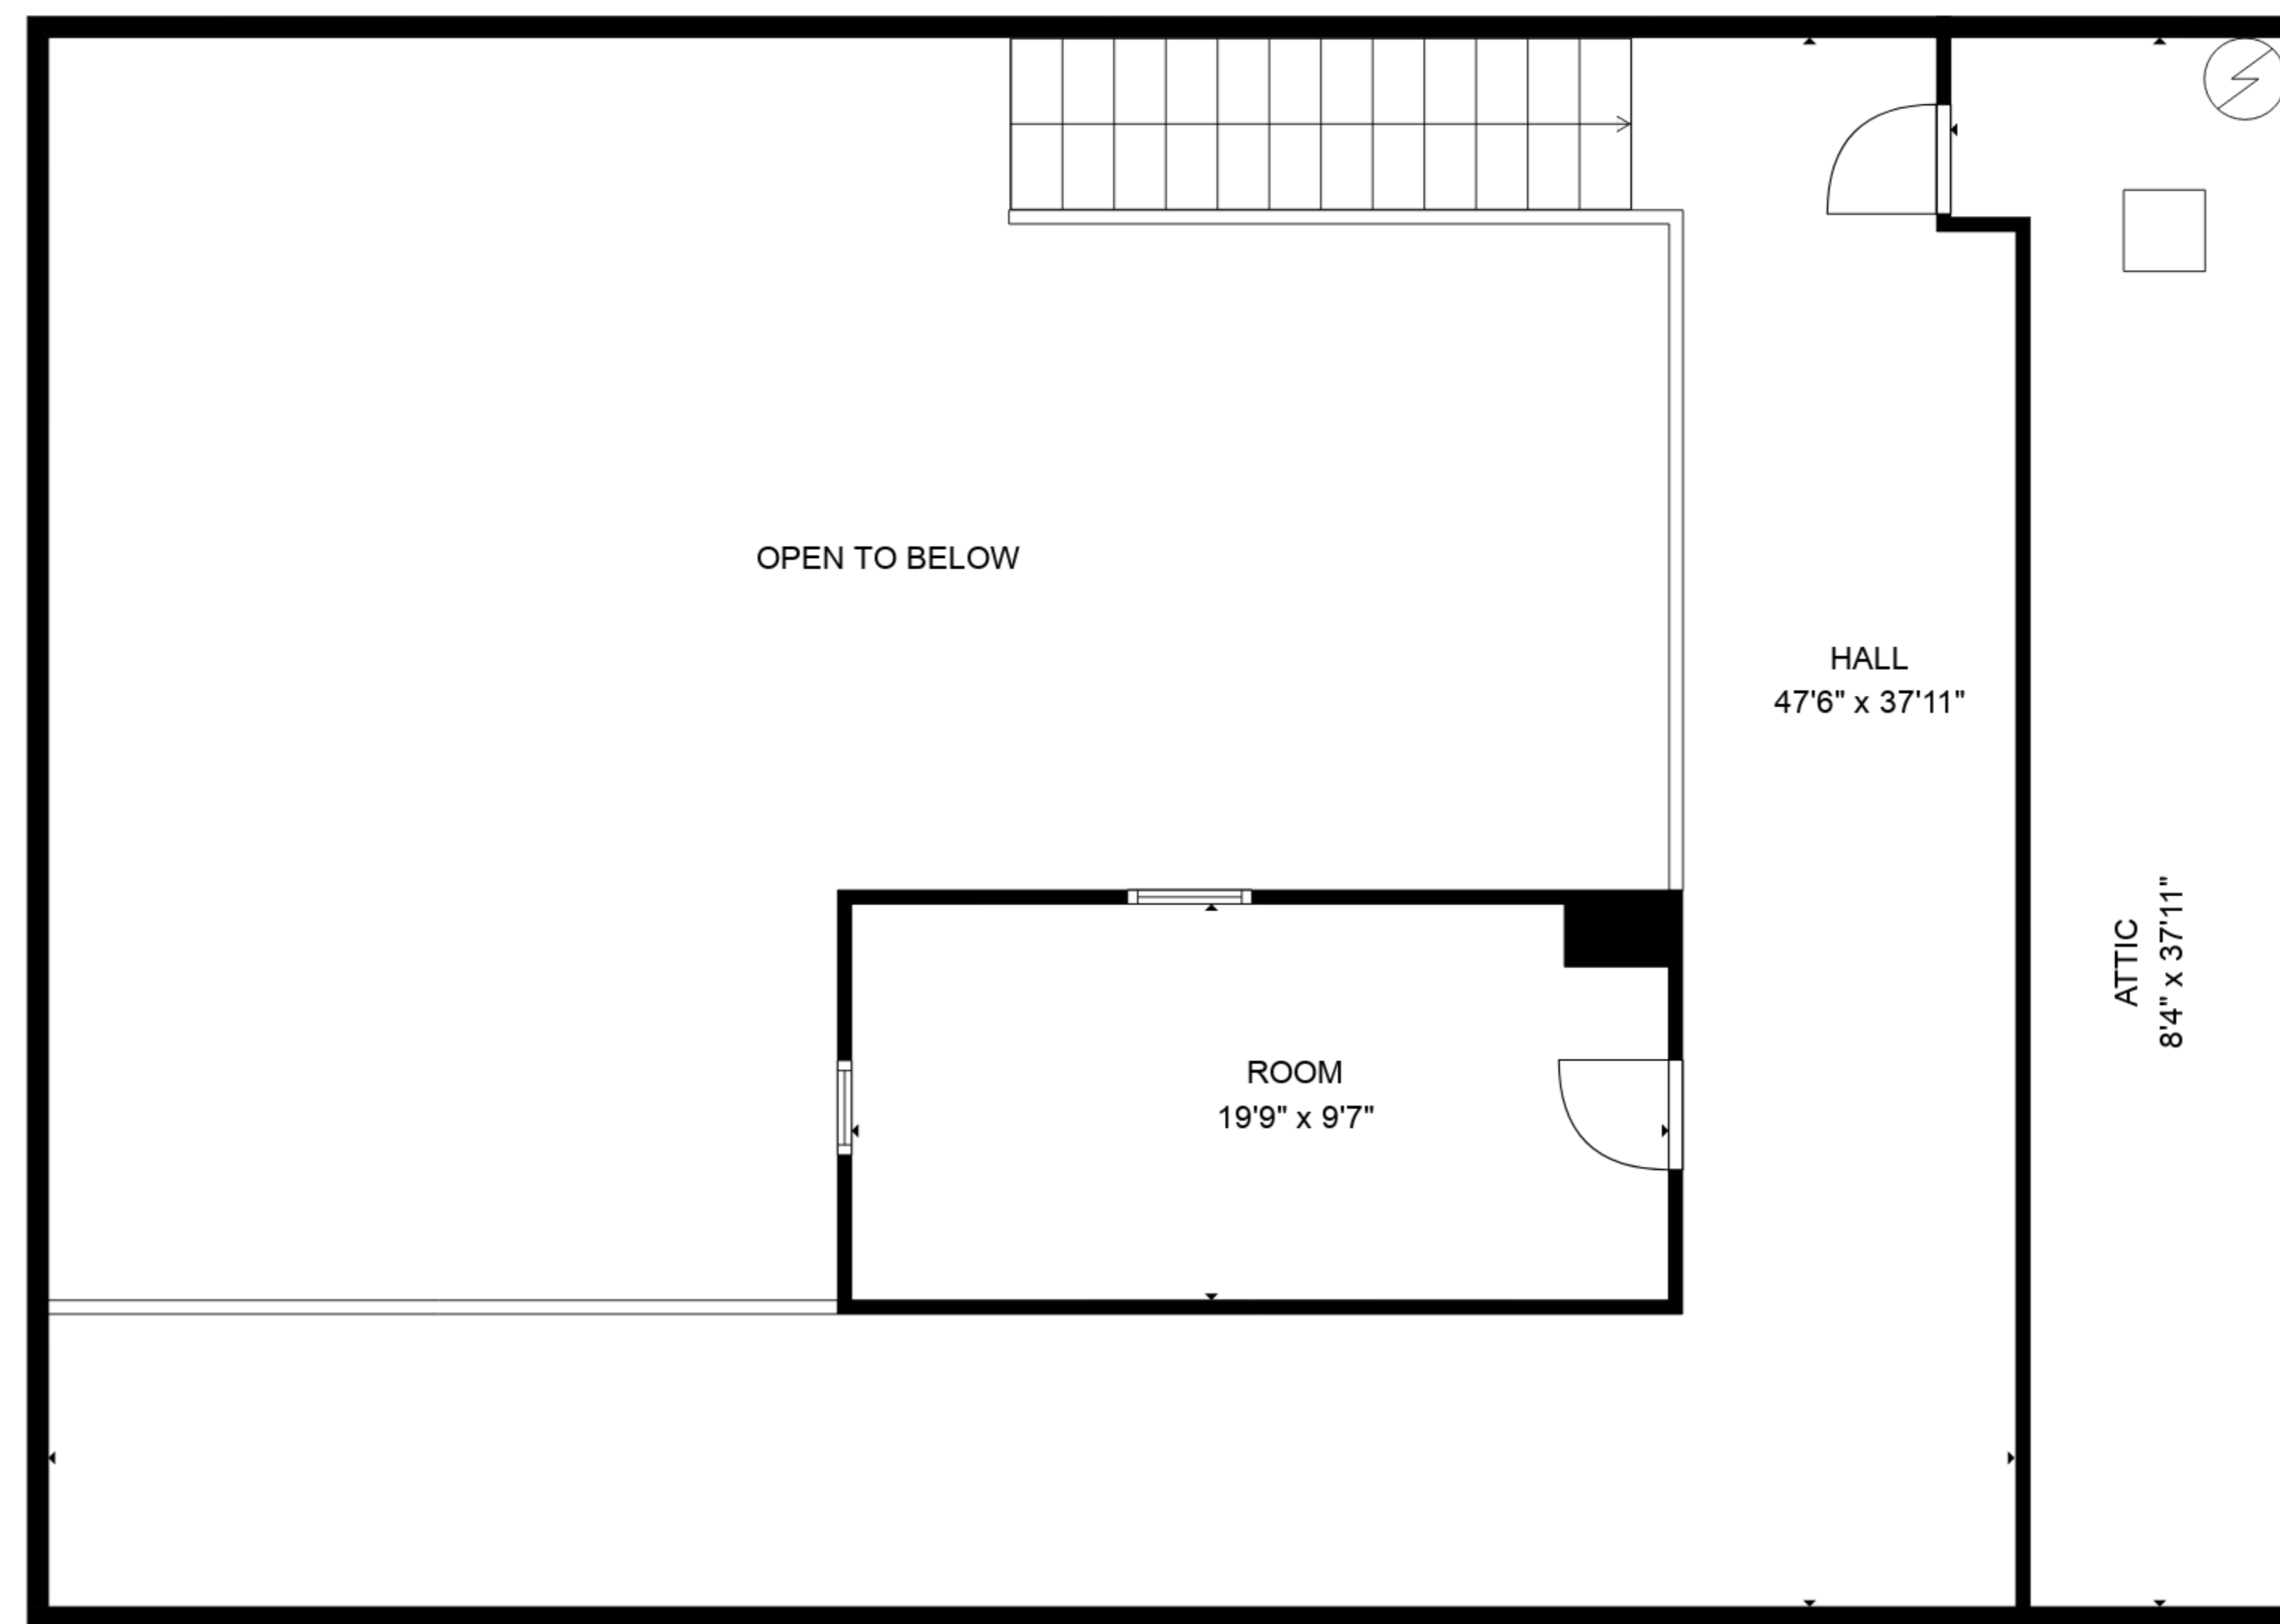

**TOTAL: 954 sq. ft**  
 FLOOR 1: 745 sq. ft, FLOOR 2: 209 sq. ft  
 EXCLUDED AREAS: GARAGE: 2085 sq. ft, STORAGE: 53 sq. ft, OPEN TO BELOW: 924 sq. ft,  
 HALL: 674 sq. ft, ATTIC: 252 sq. ft

**TOTAL: 954 sq. ft**  
FLOOR 1: 745 sq. ft, FLOOR 2: 209 sq. ft  
EXCLUDED AREAS: GARAGE: 2085 sq. ft, STORAGE: 53 sq. ft, OPEN TO BELOW: 924 sq. ft,  
HALL: 674 sq. ft, ATTIC: 252 sq. ft

FLOOR 2

FLOOR 1

**TOTAL: 954 sq. ft**  
 FLOOR 1: 745 sq. ft, FLOOR 2: 209 sq. ft  
 EXCLUDED AREAS: GARAGE: 2085 sq. ft, STORAGE: 53 sq. ft, OPEN TO BELOW: 924 sq. ft,  
 HALL: 674 sq. ft, ATTIC: 252 sq. ft