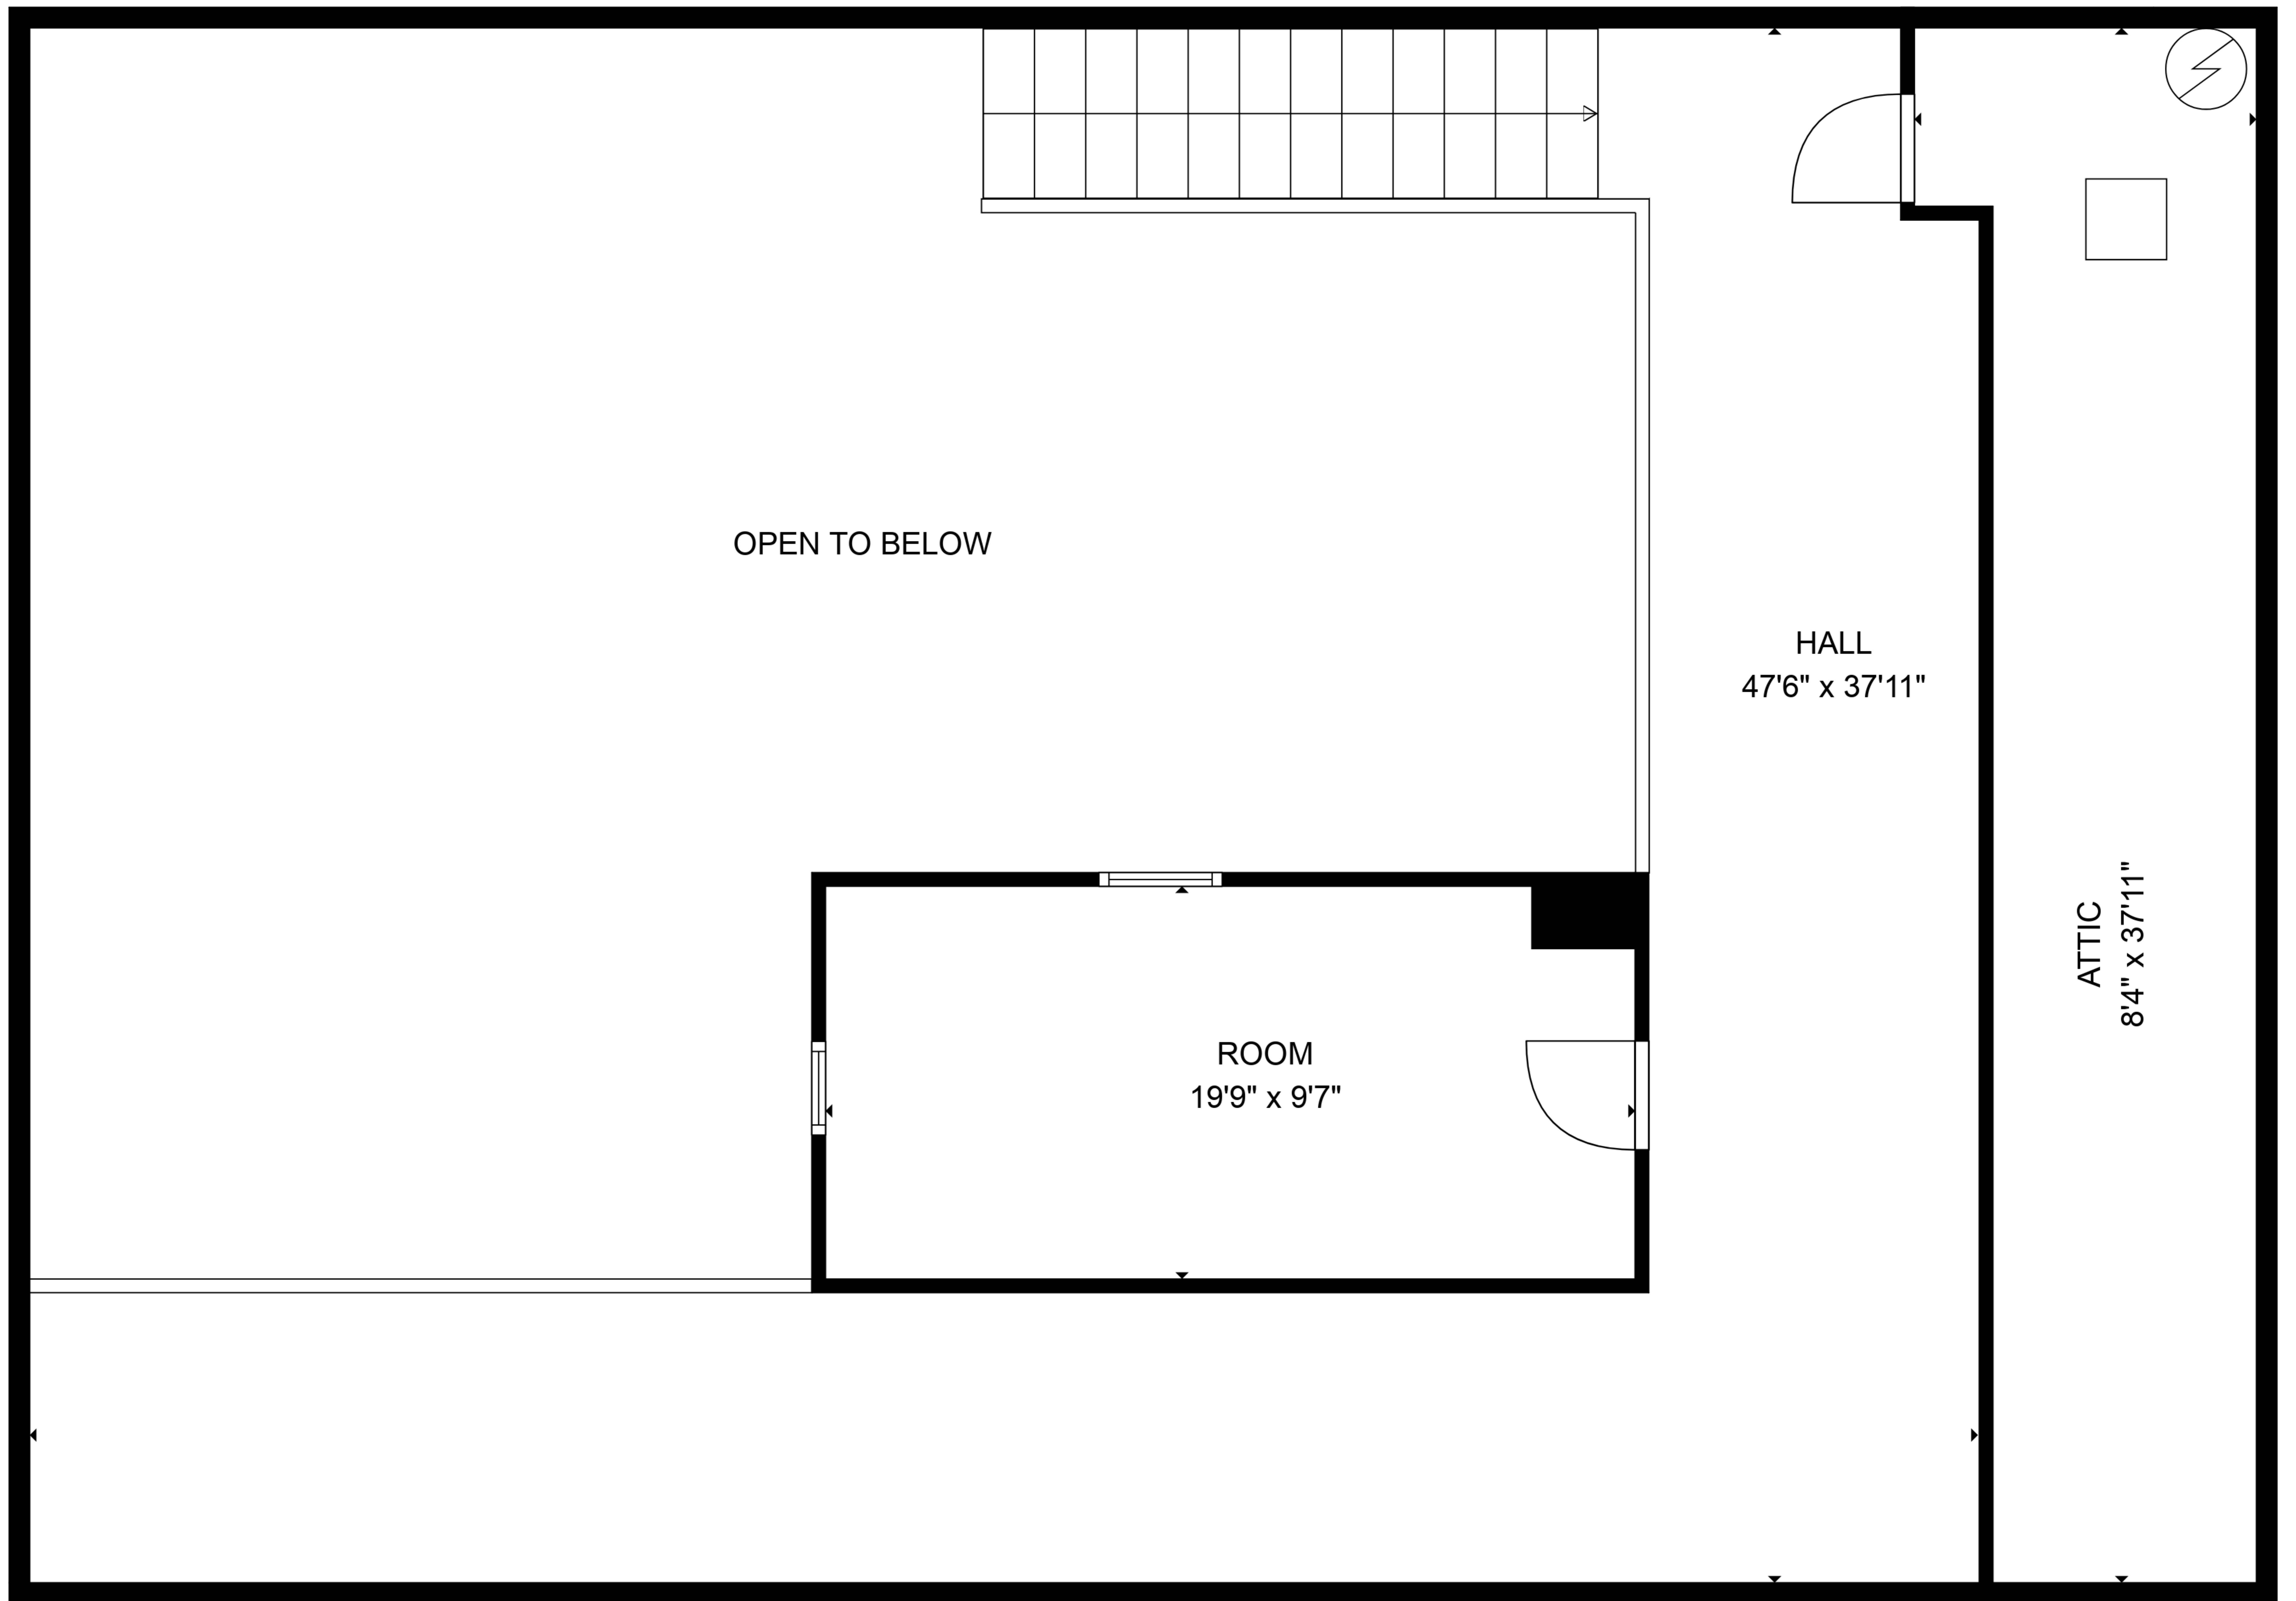

**TOTAL: 954 sq. ft**  
 FLOOR 1: 745 sq. ft, FLOOR 2: 209 sq. ft  
 EXCLUDED AREAS: GARAGE: 2085 sq. ft, STORAGE: 53 sq. ft, OPEN TO BELOW: 924 sq. ft,  
 HALL: 674 sq. ft, ATTIC: 252 sq. ft

**TOTAL: 954 sq. ft**  
FLOOR 1: 745 sq. ft, FLOOR 2: 209 sq. ft  
EXCLUDED AREAS: GARAGE: 2085 sq. ft, STORAGE: 53 sq. ft, OPEN TO BELOW: 924 sq. ft,  
HALL: 674 sq. ft, ATTIC: 252 sq. ft

FLOOR 2

FLOOR 1

**TOTAL: 954 sq. ft**  
 FLOOR 1: 745 sq. ft, FLOOR 2: 209 sq. ft  
 EXCLUDED AREAS: GARAGE: 2085 sq. ft, STORAGE: 53 sq. ft, OPEN TO BELOW: 924 sq. ft,  
 HALL: 674 sq. ft, ATTIC: 252 sq. ft