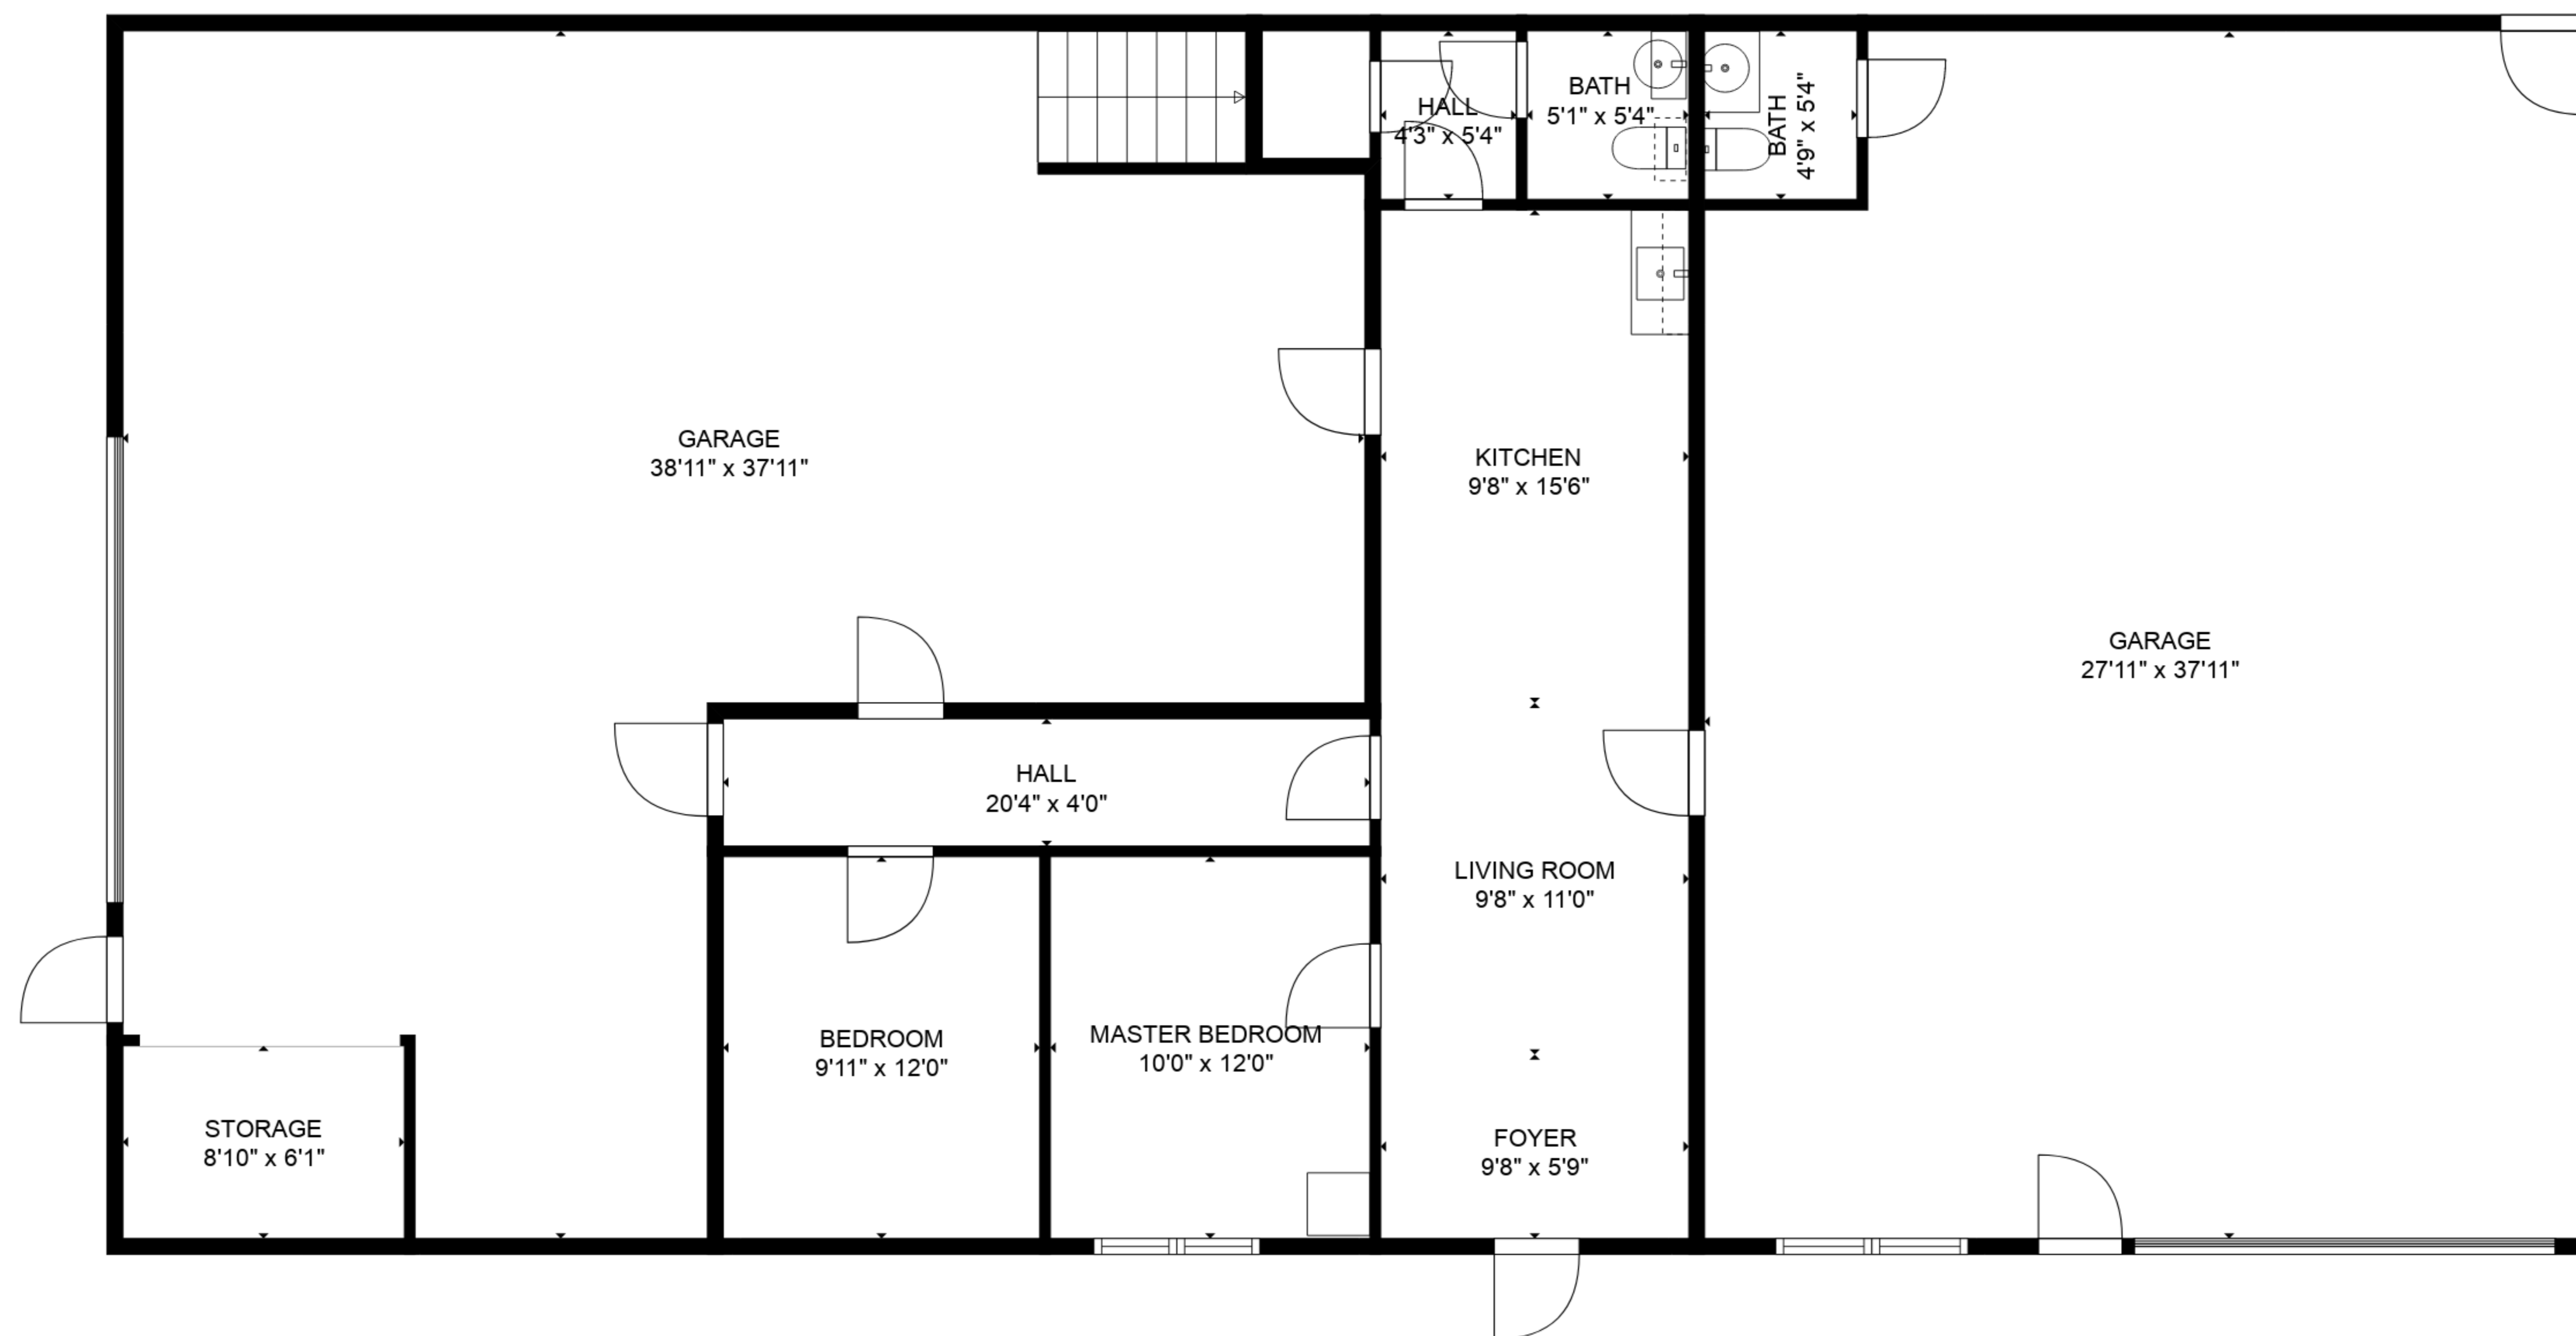

**TOTAL: 954 sq. ft**  
 FLOOR 1: 745 sq. ft, FLOOR 2: 209 sq. ft  
 EXCLUDED AREAS: GARAGE: 2085 sq. ft, STORAGE: 53 sq. ft, OPEN TO BELOW: 924 sq. ft,  
 HALL: 674 sq. ft, ATTIC: 252 sq. ft

**TOTAL: 954 sq. ft**  
FLOOR 1: 745 sq. ft, FLOOR 2: 209 sq. ft  
EXCLUDED AREAS: GARAGE: 2085 sq. ft, STORAGE: 53 sq. ft, OPEN TO BELOW: 924 sq. ft,  
HALL: 674 sq. ft, ATTIC: 252 sq. ft

FLOOR 2

FLOOR 1

**TOTAL: 954 sq. ft**  
 FLOOR 1: 745 sq. ft, FLOOR 2: 209 sq. ft  
 EXCLUDED AREAS: GARAGE: 2085 sq. ft, STORAGE: 53 sq. ft, OPEN TO BELOW: 924 sq. ft,  
 HALL: 674 sq. ft, ATTIC: 252 sq. ft