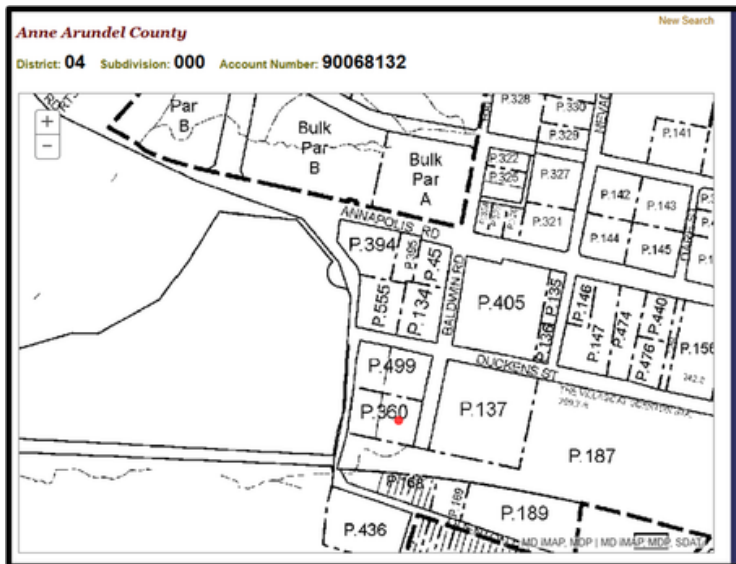

County Block Map

www.goldcommercial.net